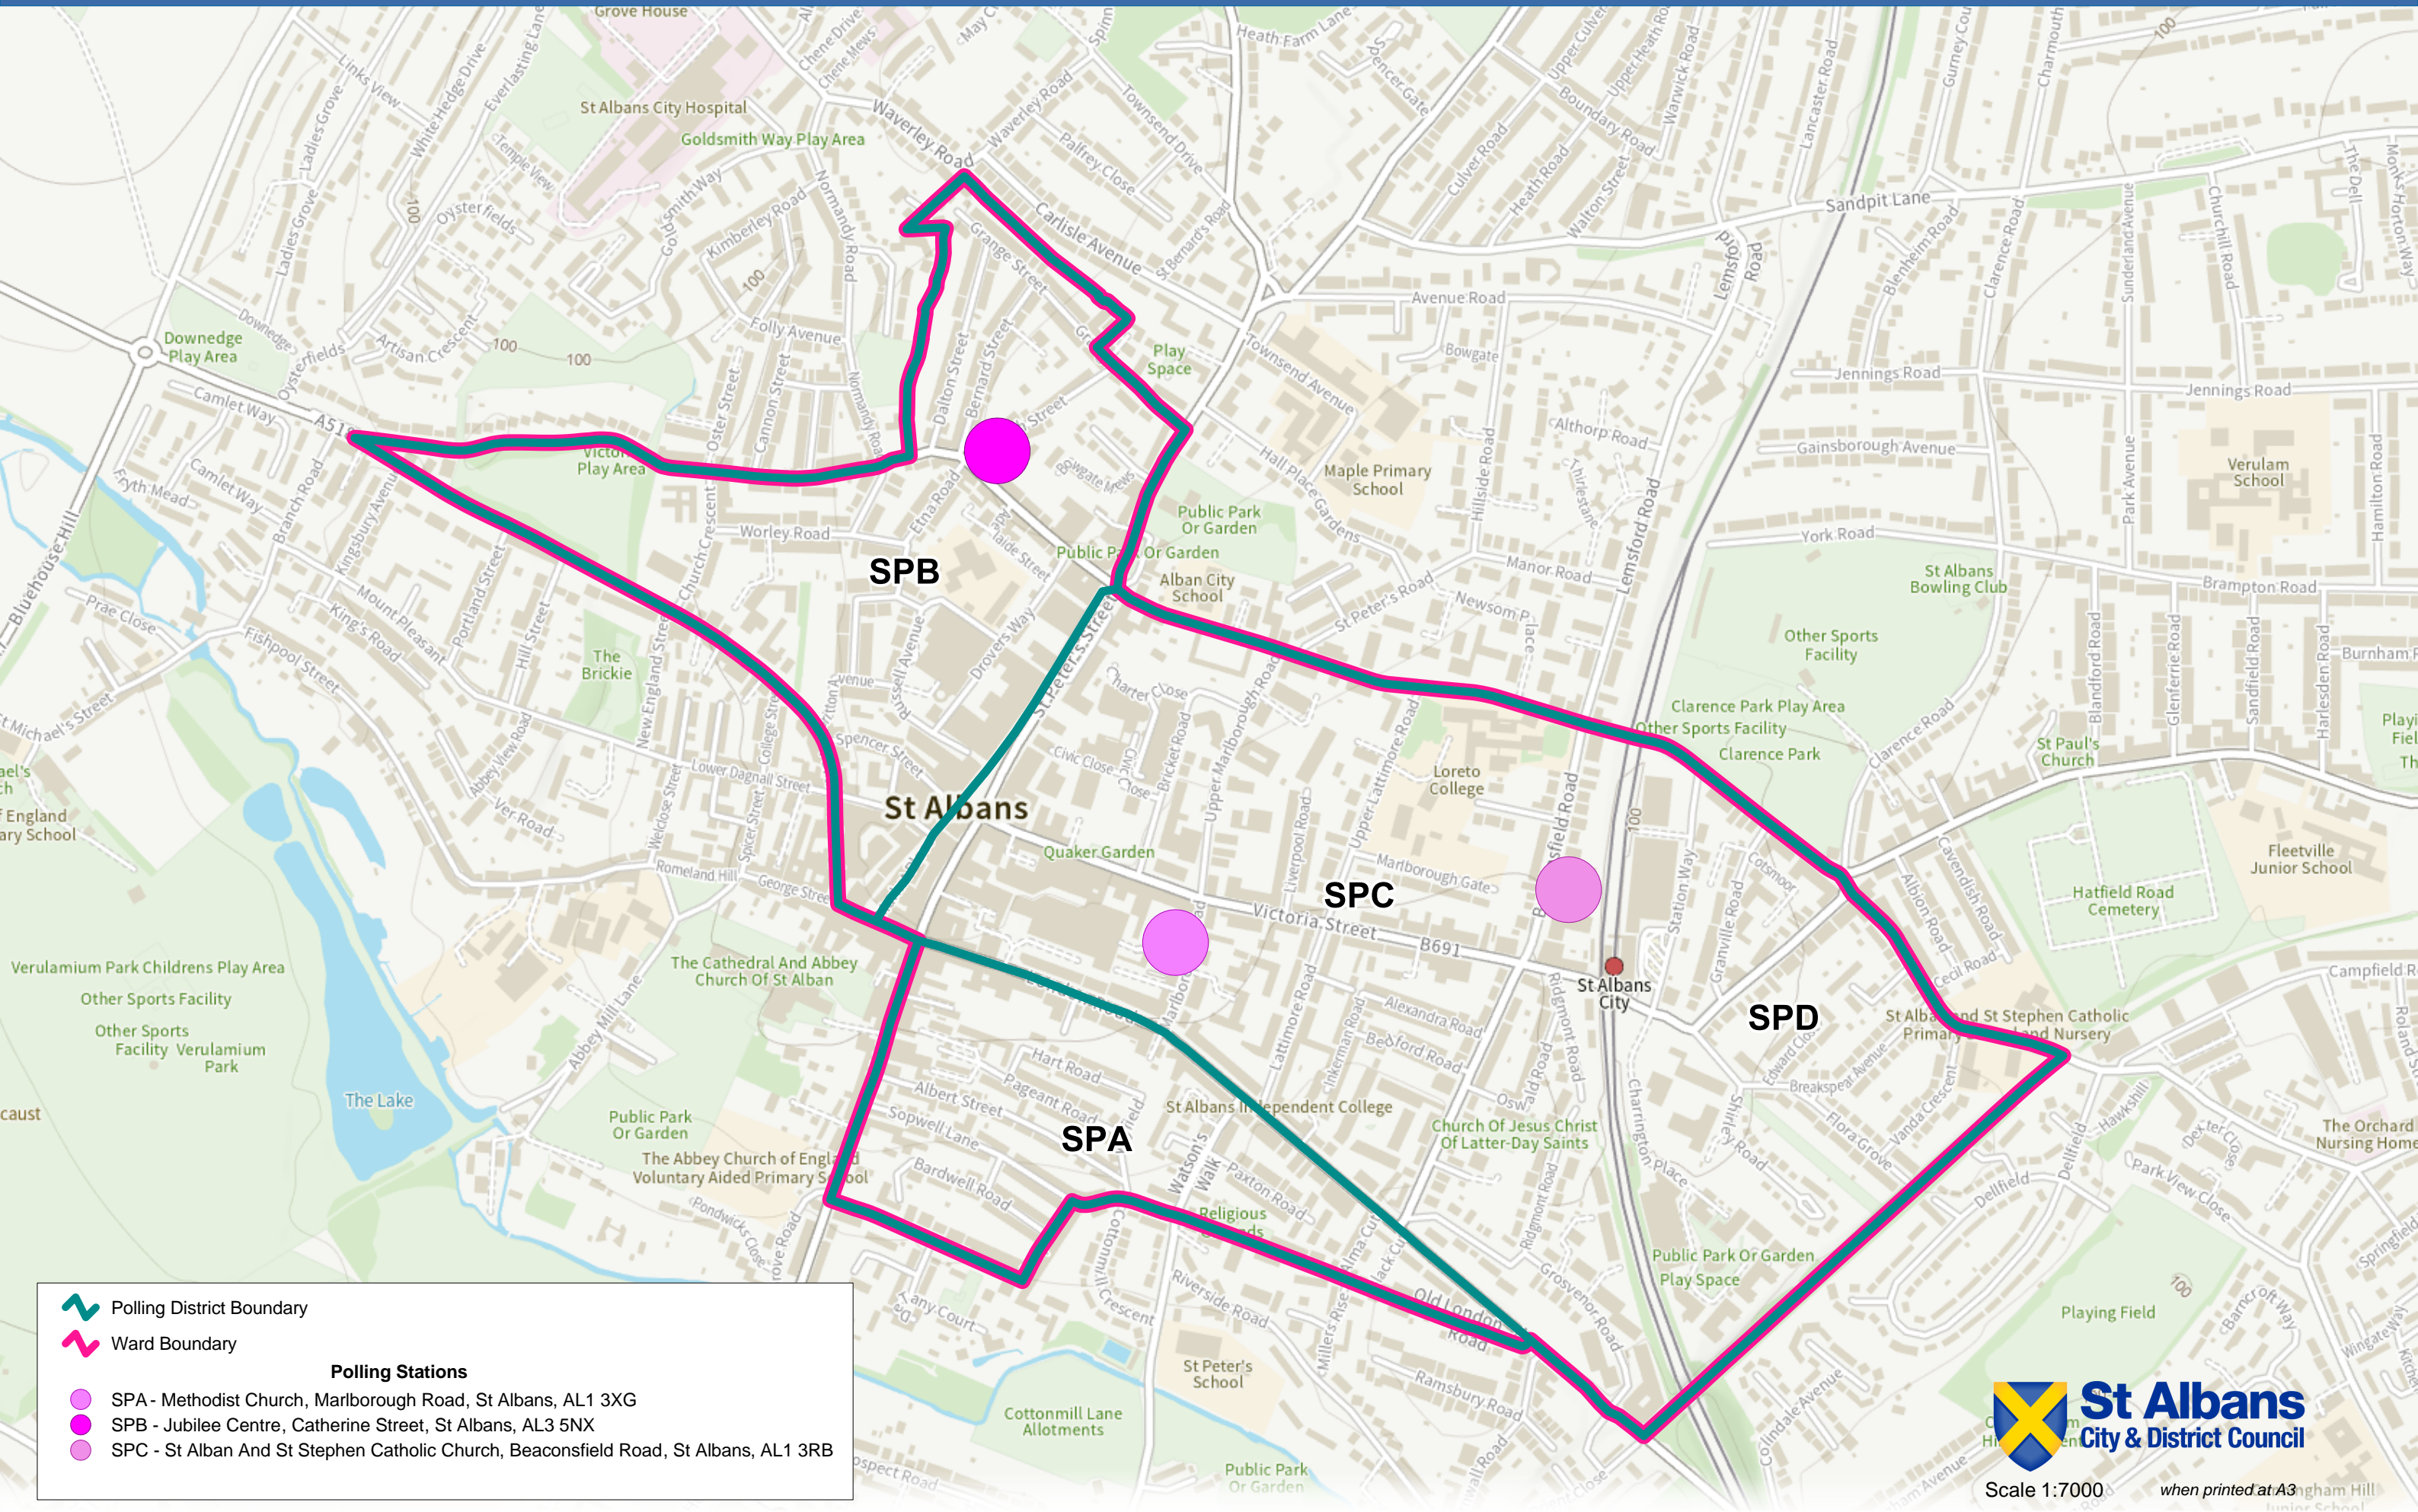

St Peters Ward

Legend

- Polling District Boundary
- Ward Boundary

Polling Stations

- SPA - Methodist Church, Marlborough Road, St Albans, AL1 3XG
- SPB - Jubilee Centre, Catherine Street, St Albans, AL3 5NX
- SPC - St Alban And St Stephen Catholic Church, Beaconsfield Road, St Albans, AL1 3RB

St Albans
City & District Council

Scale 1:7000 when printed at A3