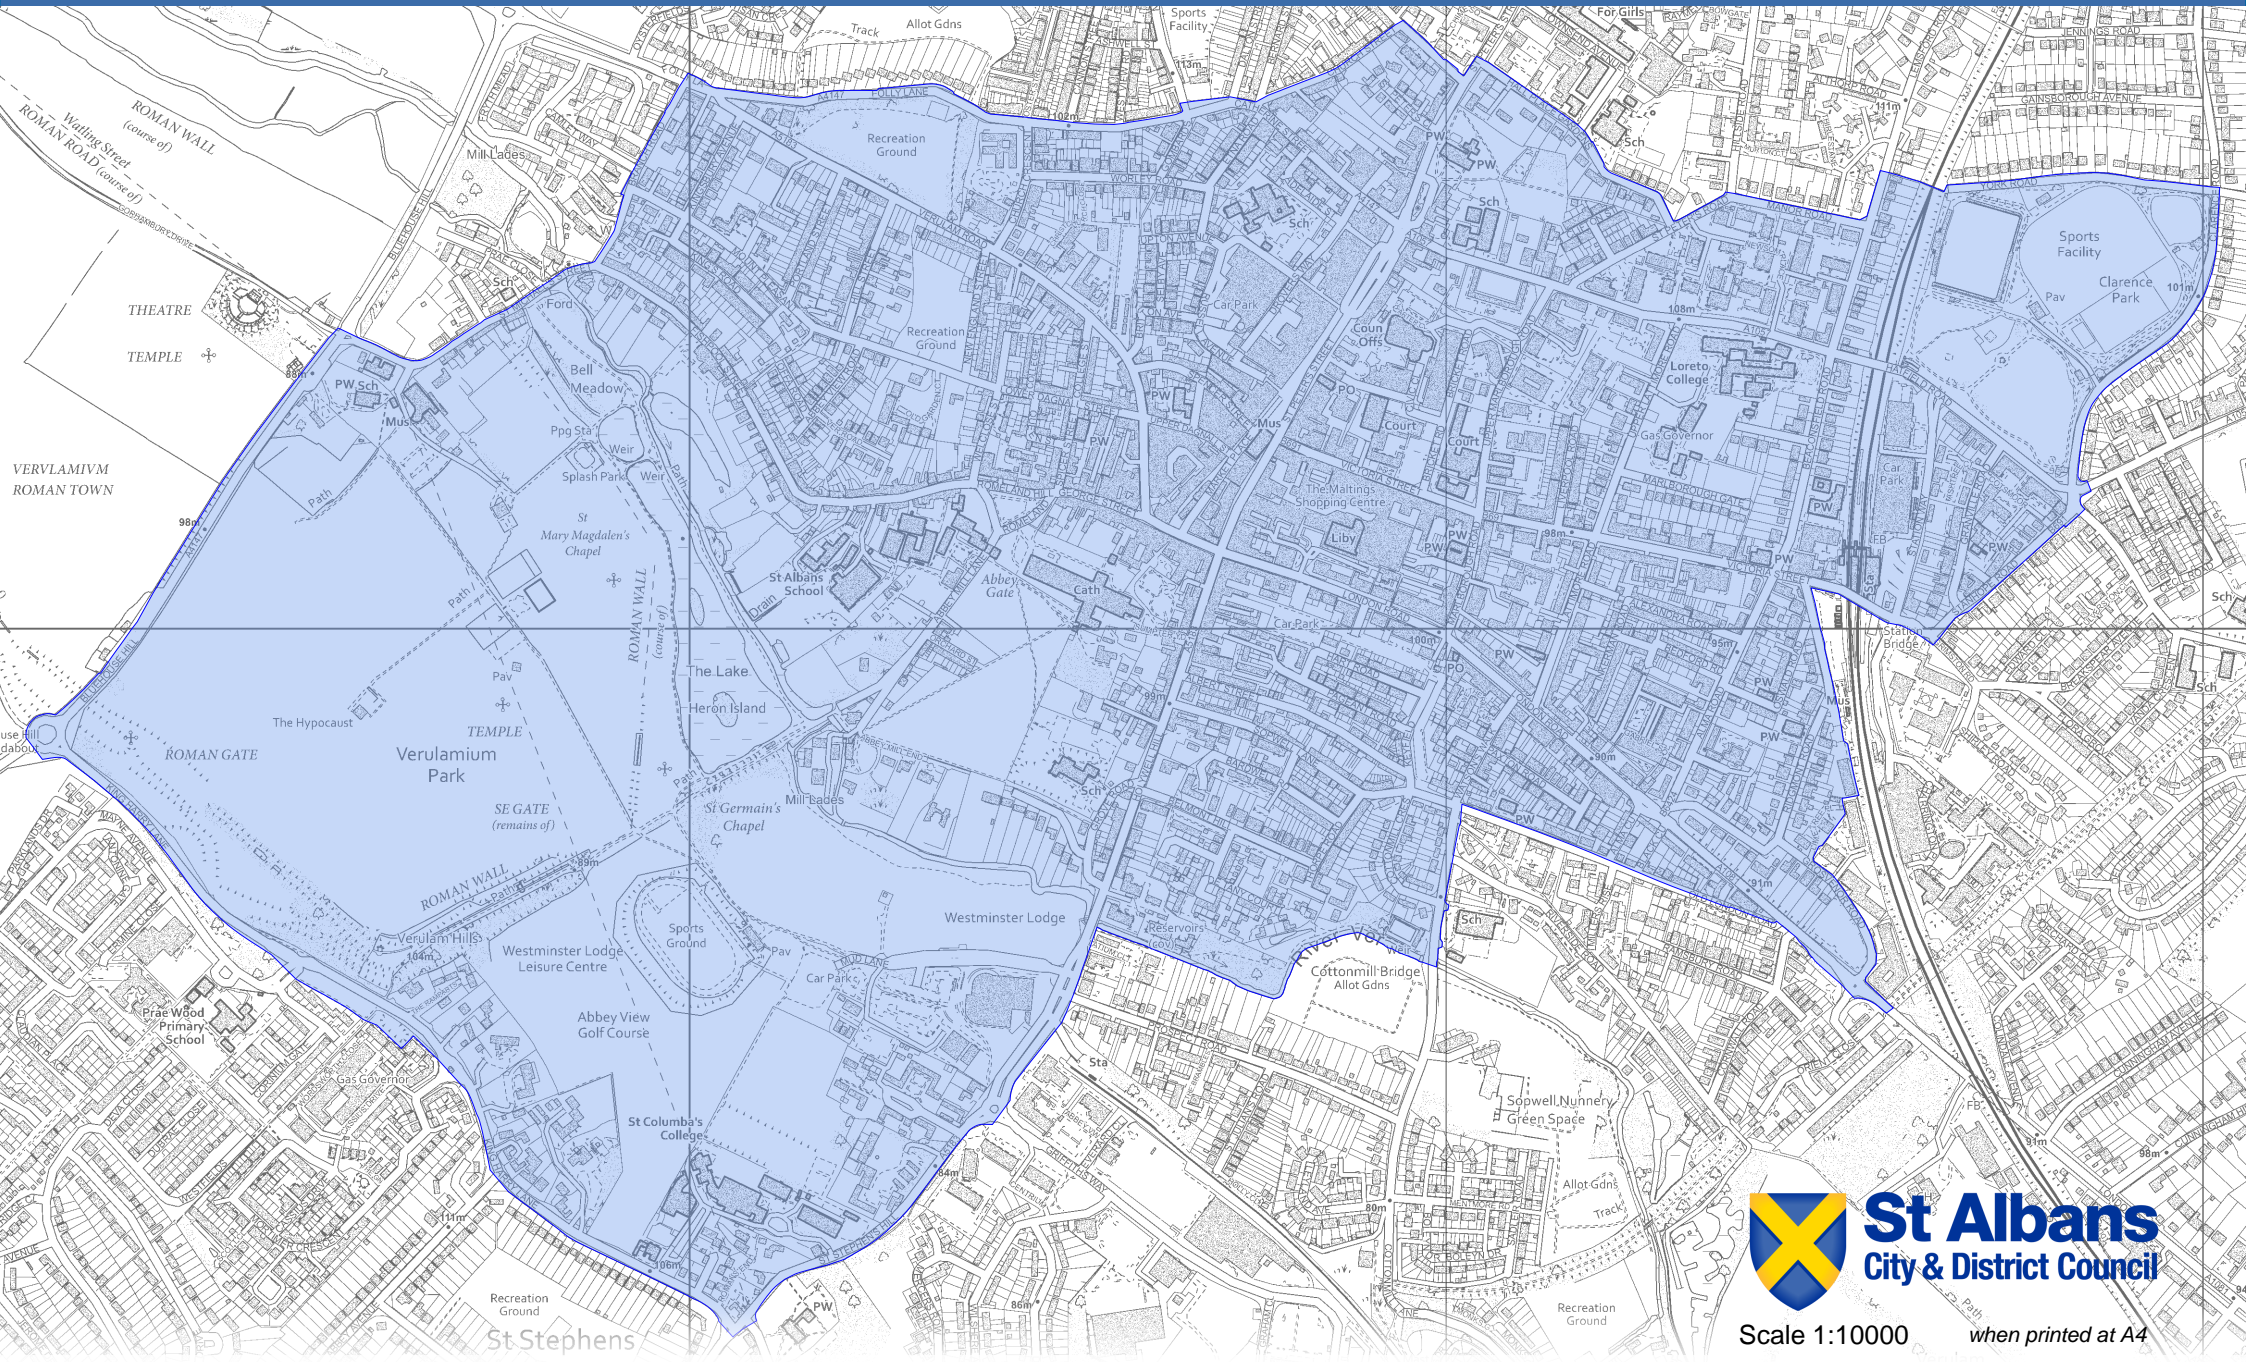

# St Albans Public Spaces Protection Order

Scale 1:10000 when printed at A4

 PSPO Zone