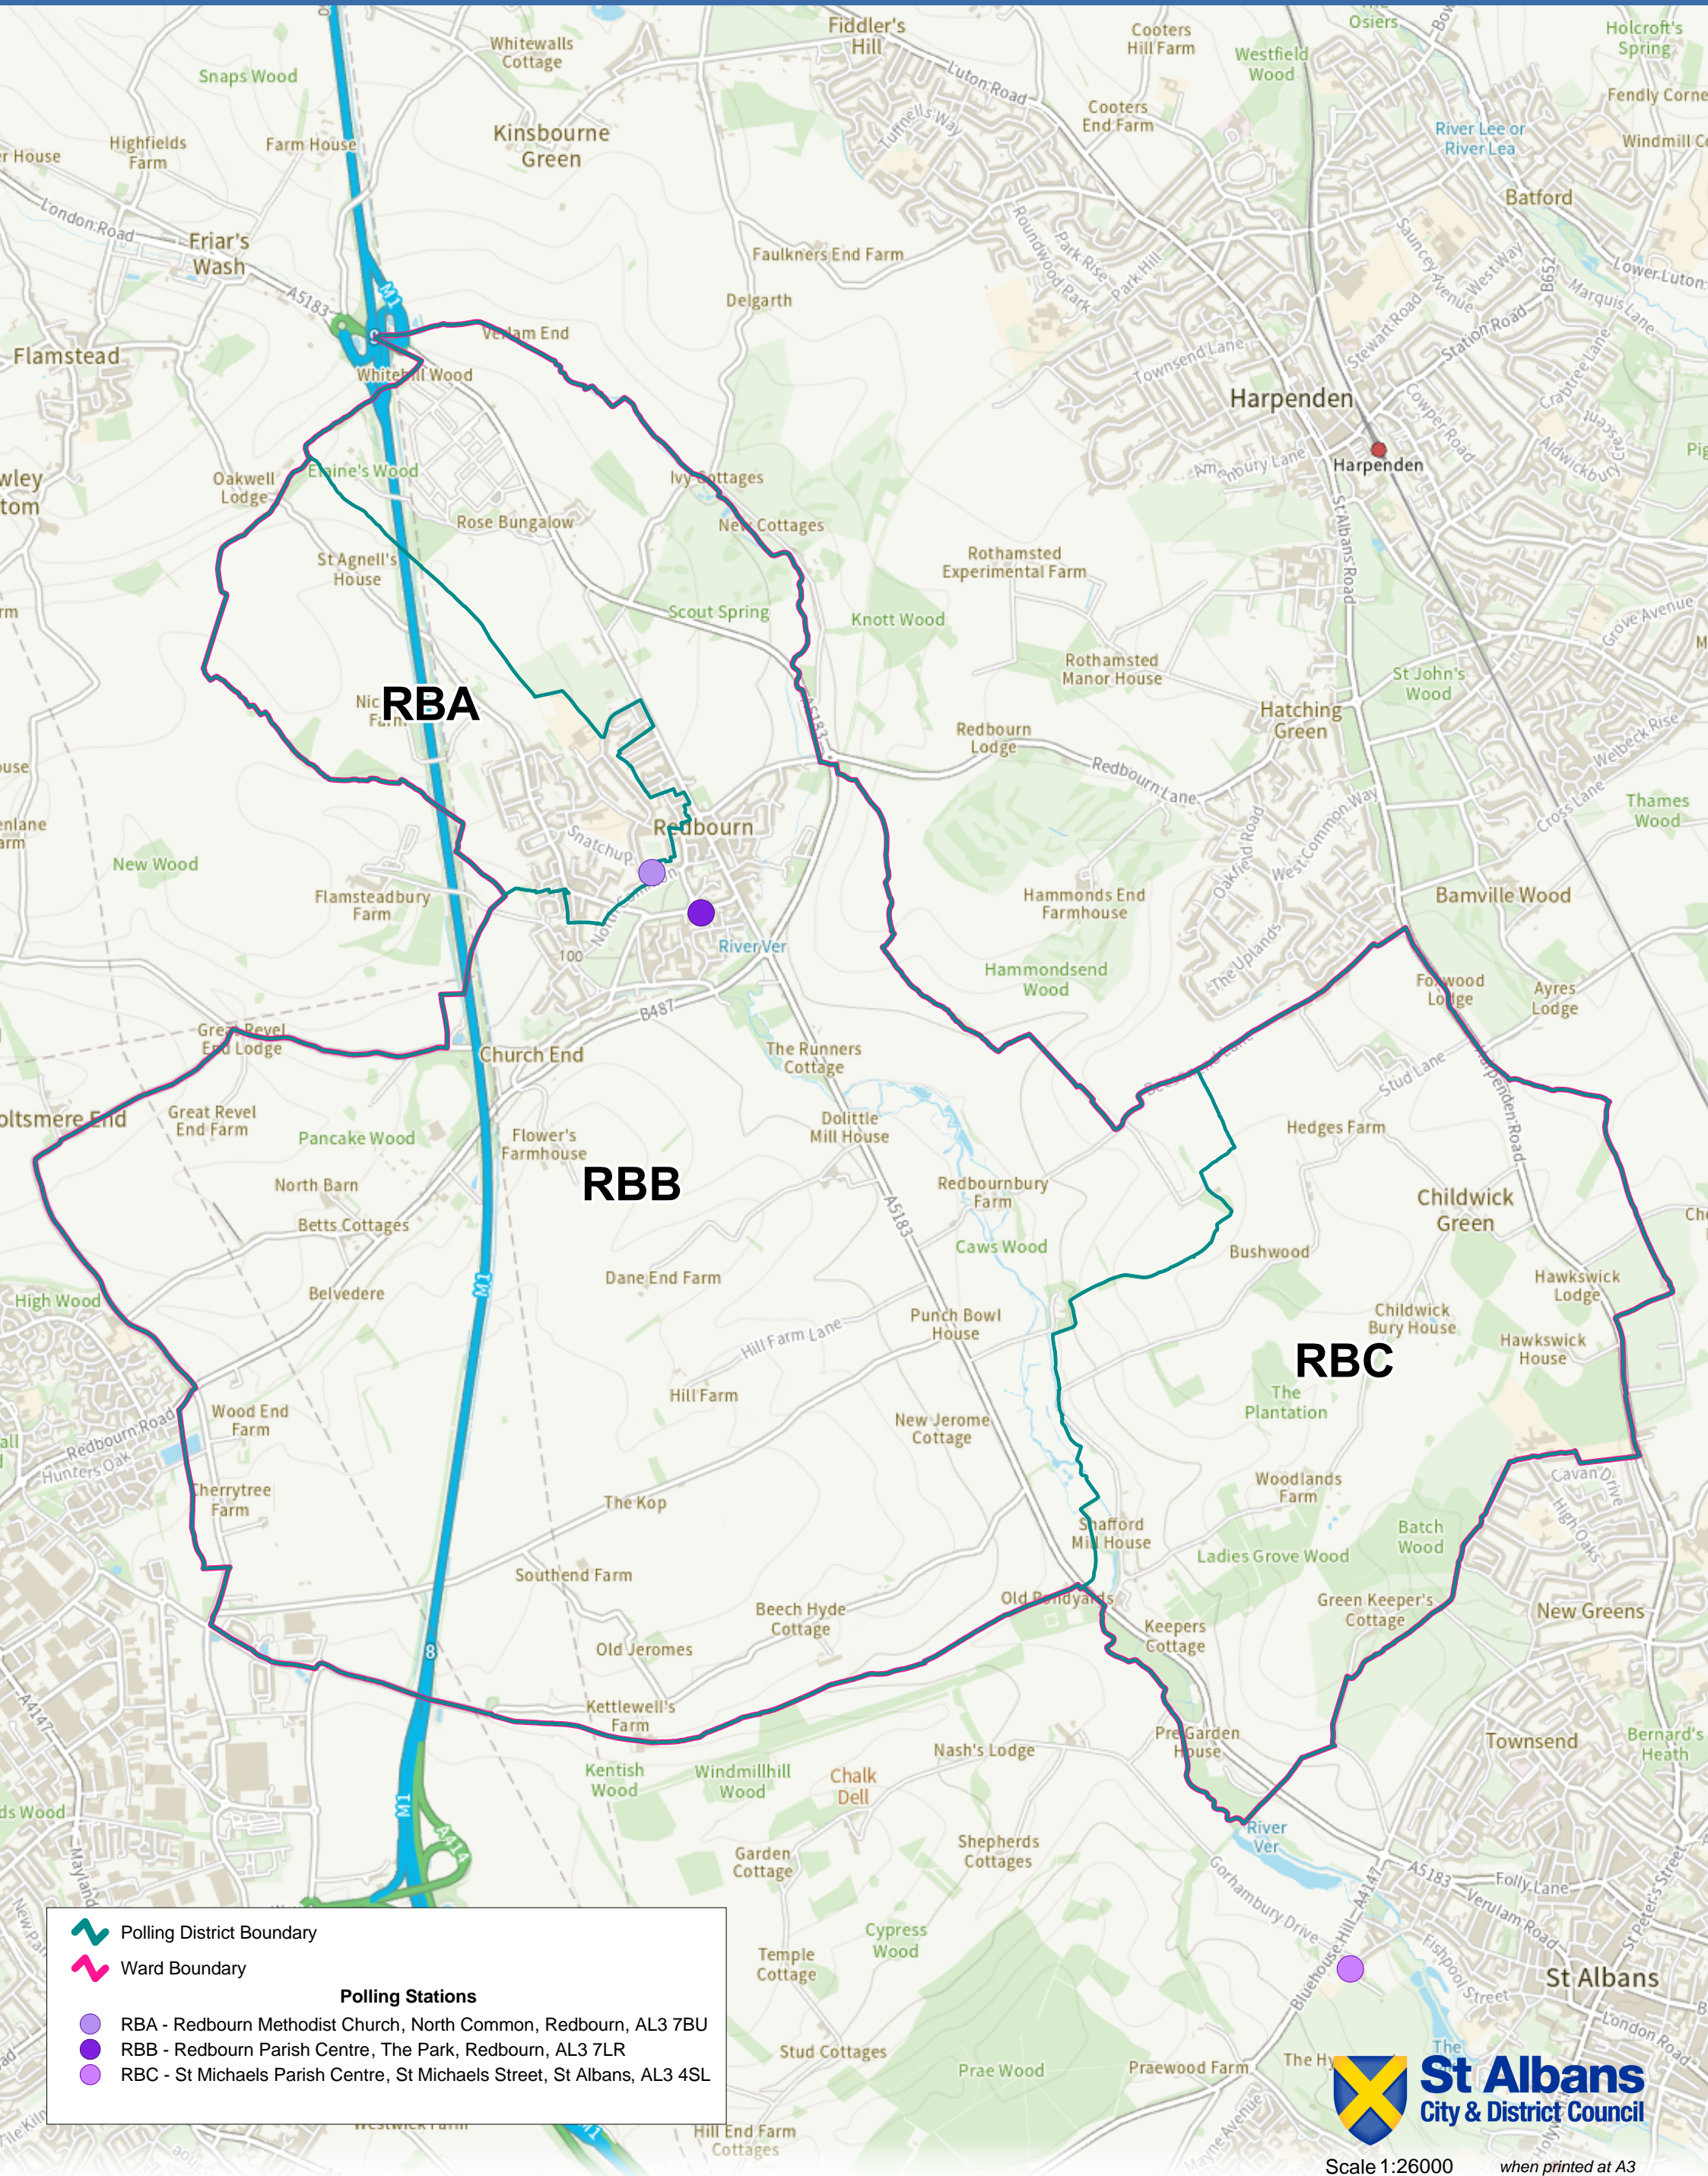

Redbourn Ward

Polling District Boundary

Ward Boundary

Polling Stations

- RBA - Redbourn Methodist Church, North Common, Redbourn, AL3 7BU
- RBB - Redbourn Parish Centre, The Park, Redbourn, AL3 7LR
- RBC - St Michaels Parish Centre, St Michaels Street, St Albans, AL3 4SL

Scale 1:26000

when printed at A3