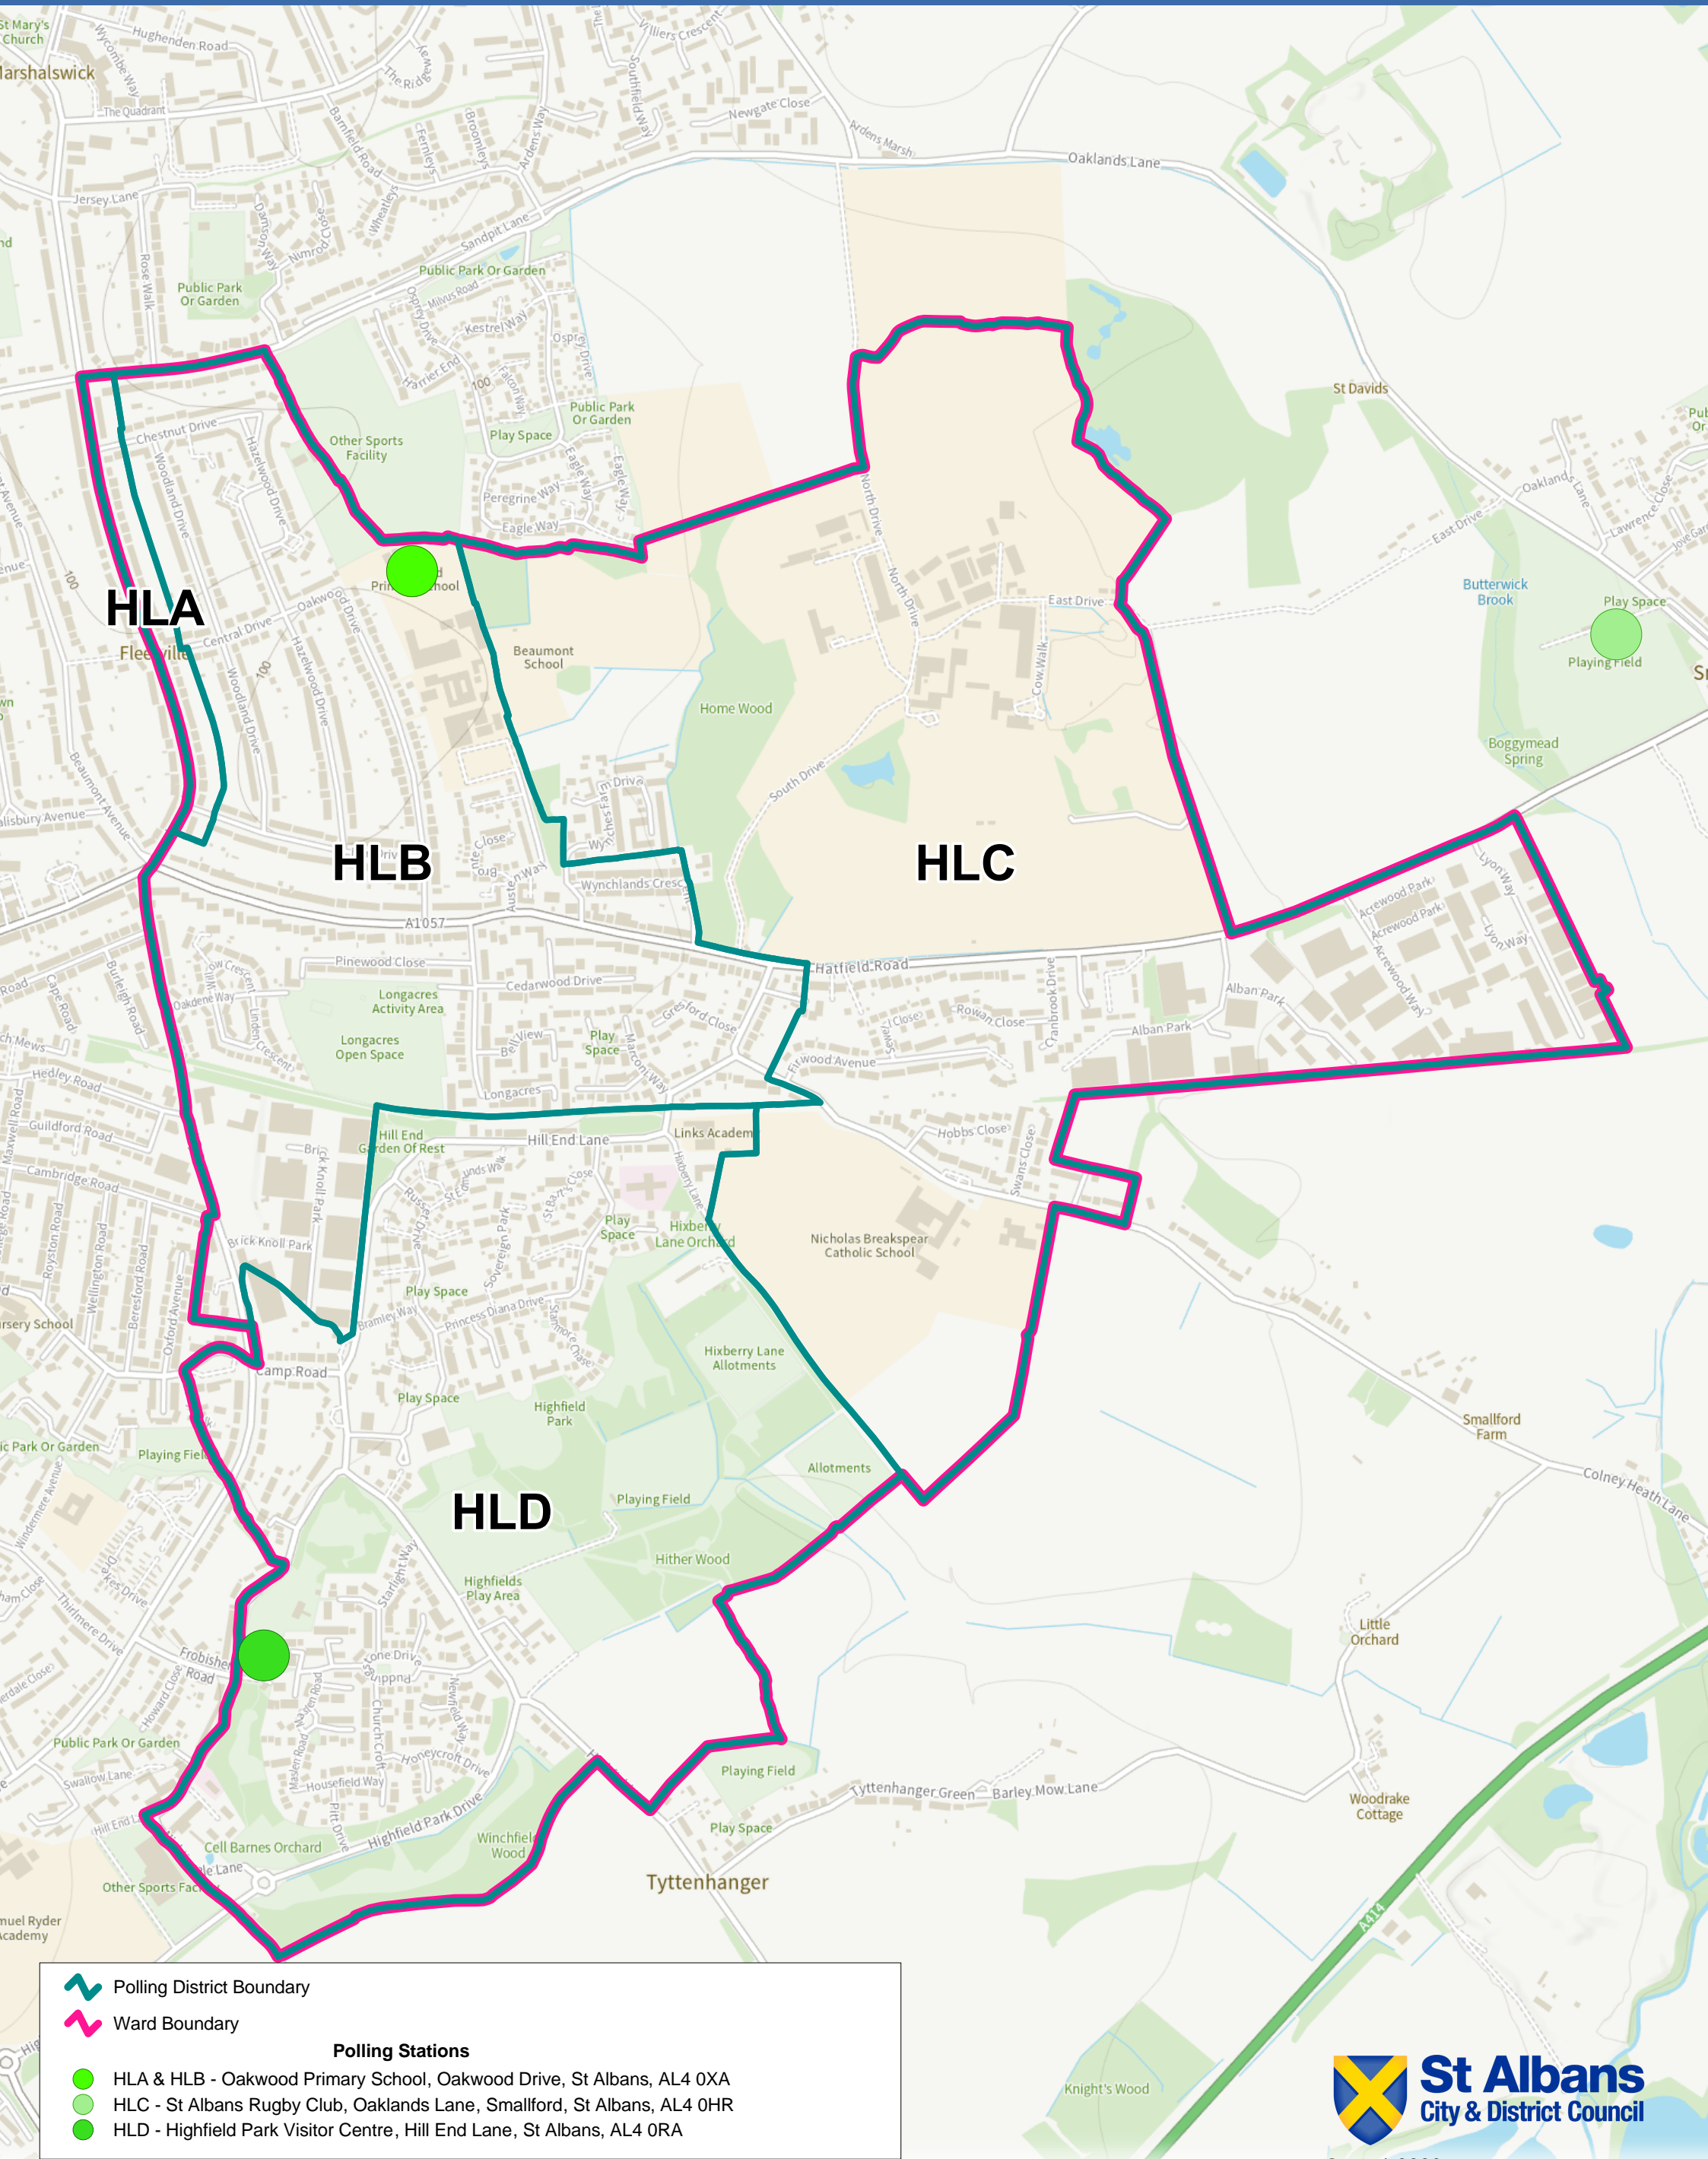

# Hill End Ward

 Polling District Boundary  
 Ward Boundary

**Polling Stations**

-  HLA & HLB - Oakwood Primary School, Oakwood Drive, St Albans, AL4 0XA
-  HLC - St Albans Rugby Club, Oaklands Lane, Smallford, St Albans, AL4 0HR
-  HLD - Highfield Park Visitor Centre, Hill End Lane, St Albans, AL4 0RA

Scale 1:9000 when printed at A3