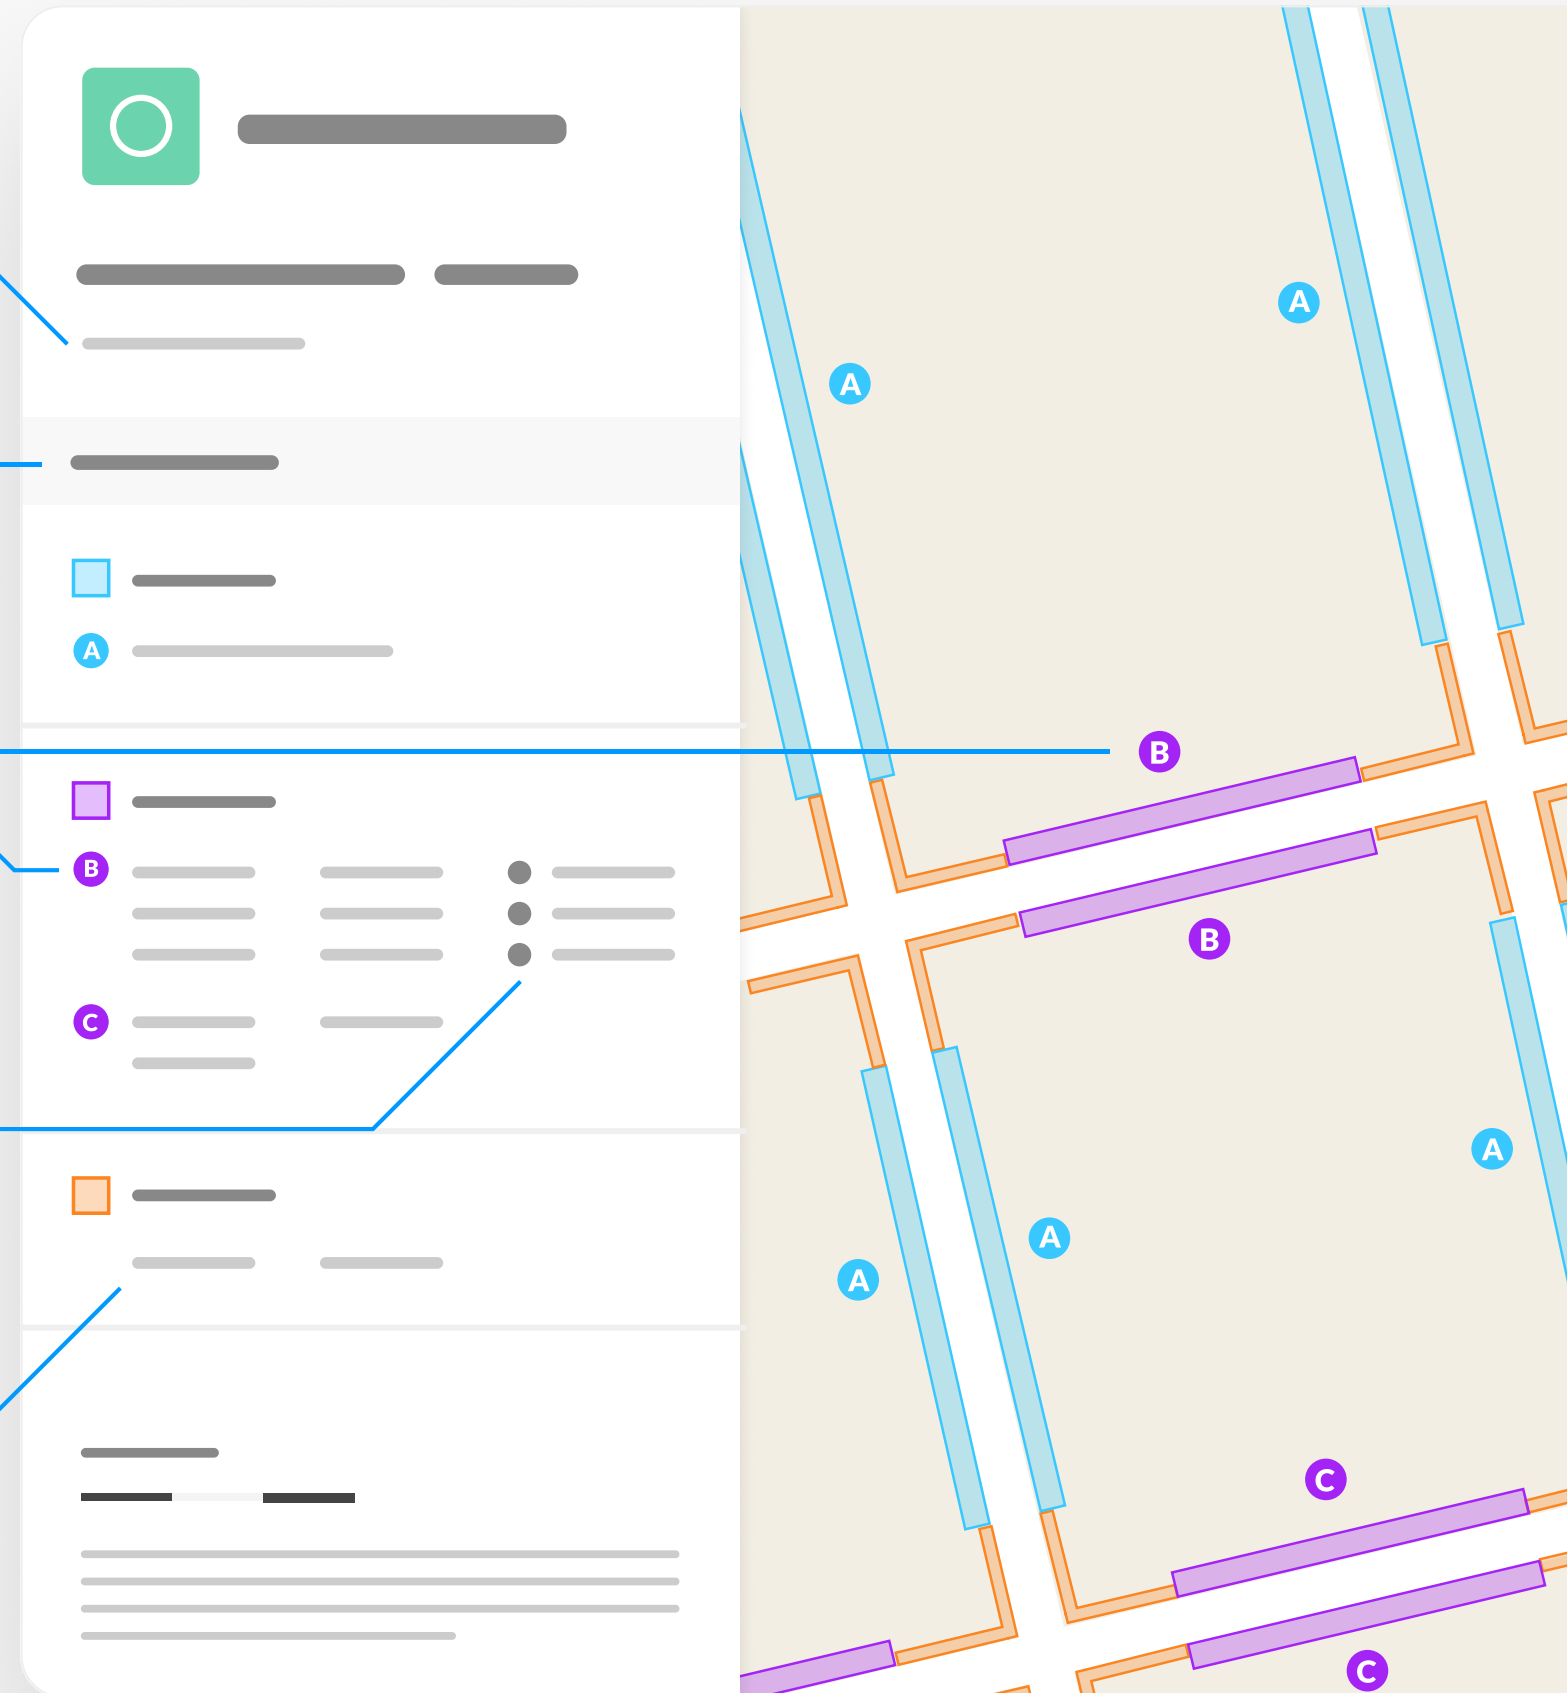

Static Order Guide

Map page indicator

Shows current map number against total and indicates if the legend is split over multiple pages eg. 2a, 2b, 2c

Change type

Indicates whether restrictions have been Added, Modified or Removed

Coloured spots

Restrictions with the same attributes are marked with a lettered spot

Restriction icons

⊕ Min stay   ⊕ Max stay   ⊘ No return   ⌚ Tariff hours
📅 Up to   🚛 Fuel surcharge   ⚠ Event day   ⓘ Emissions pricing

Restriction durations

Where no months or days are specified, restrictions apply all year and all week