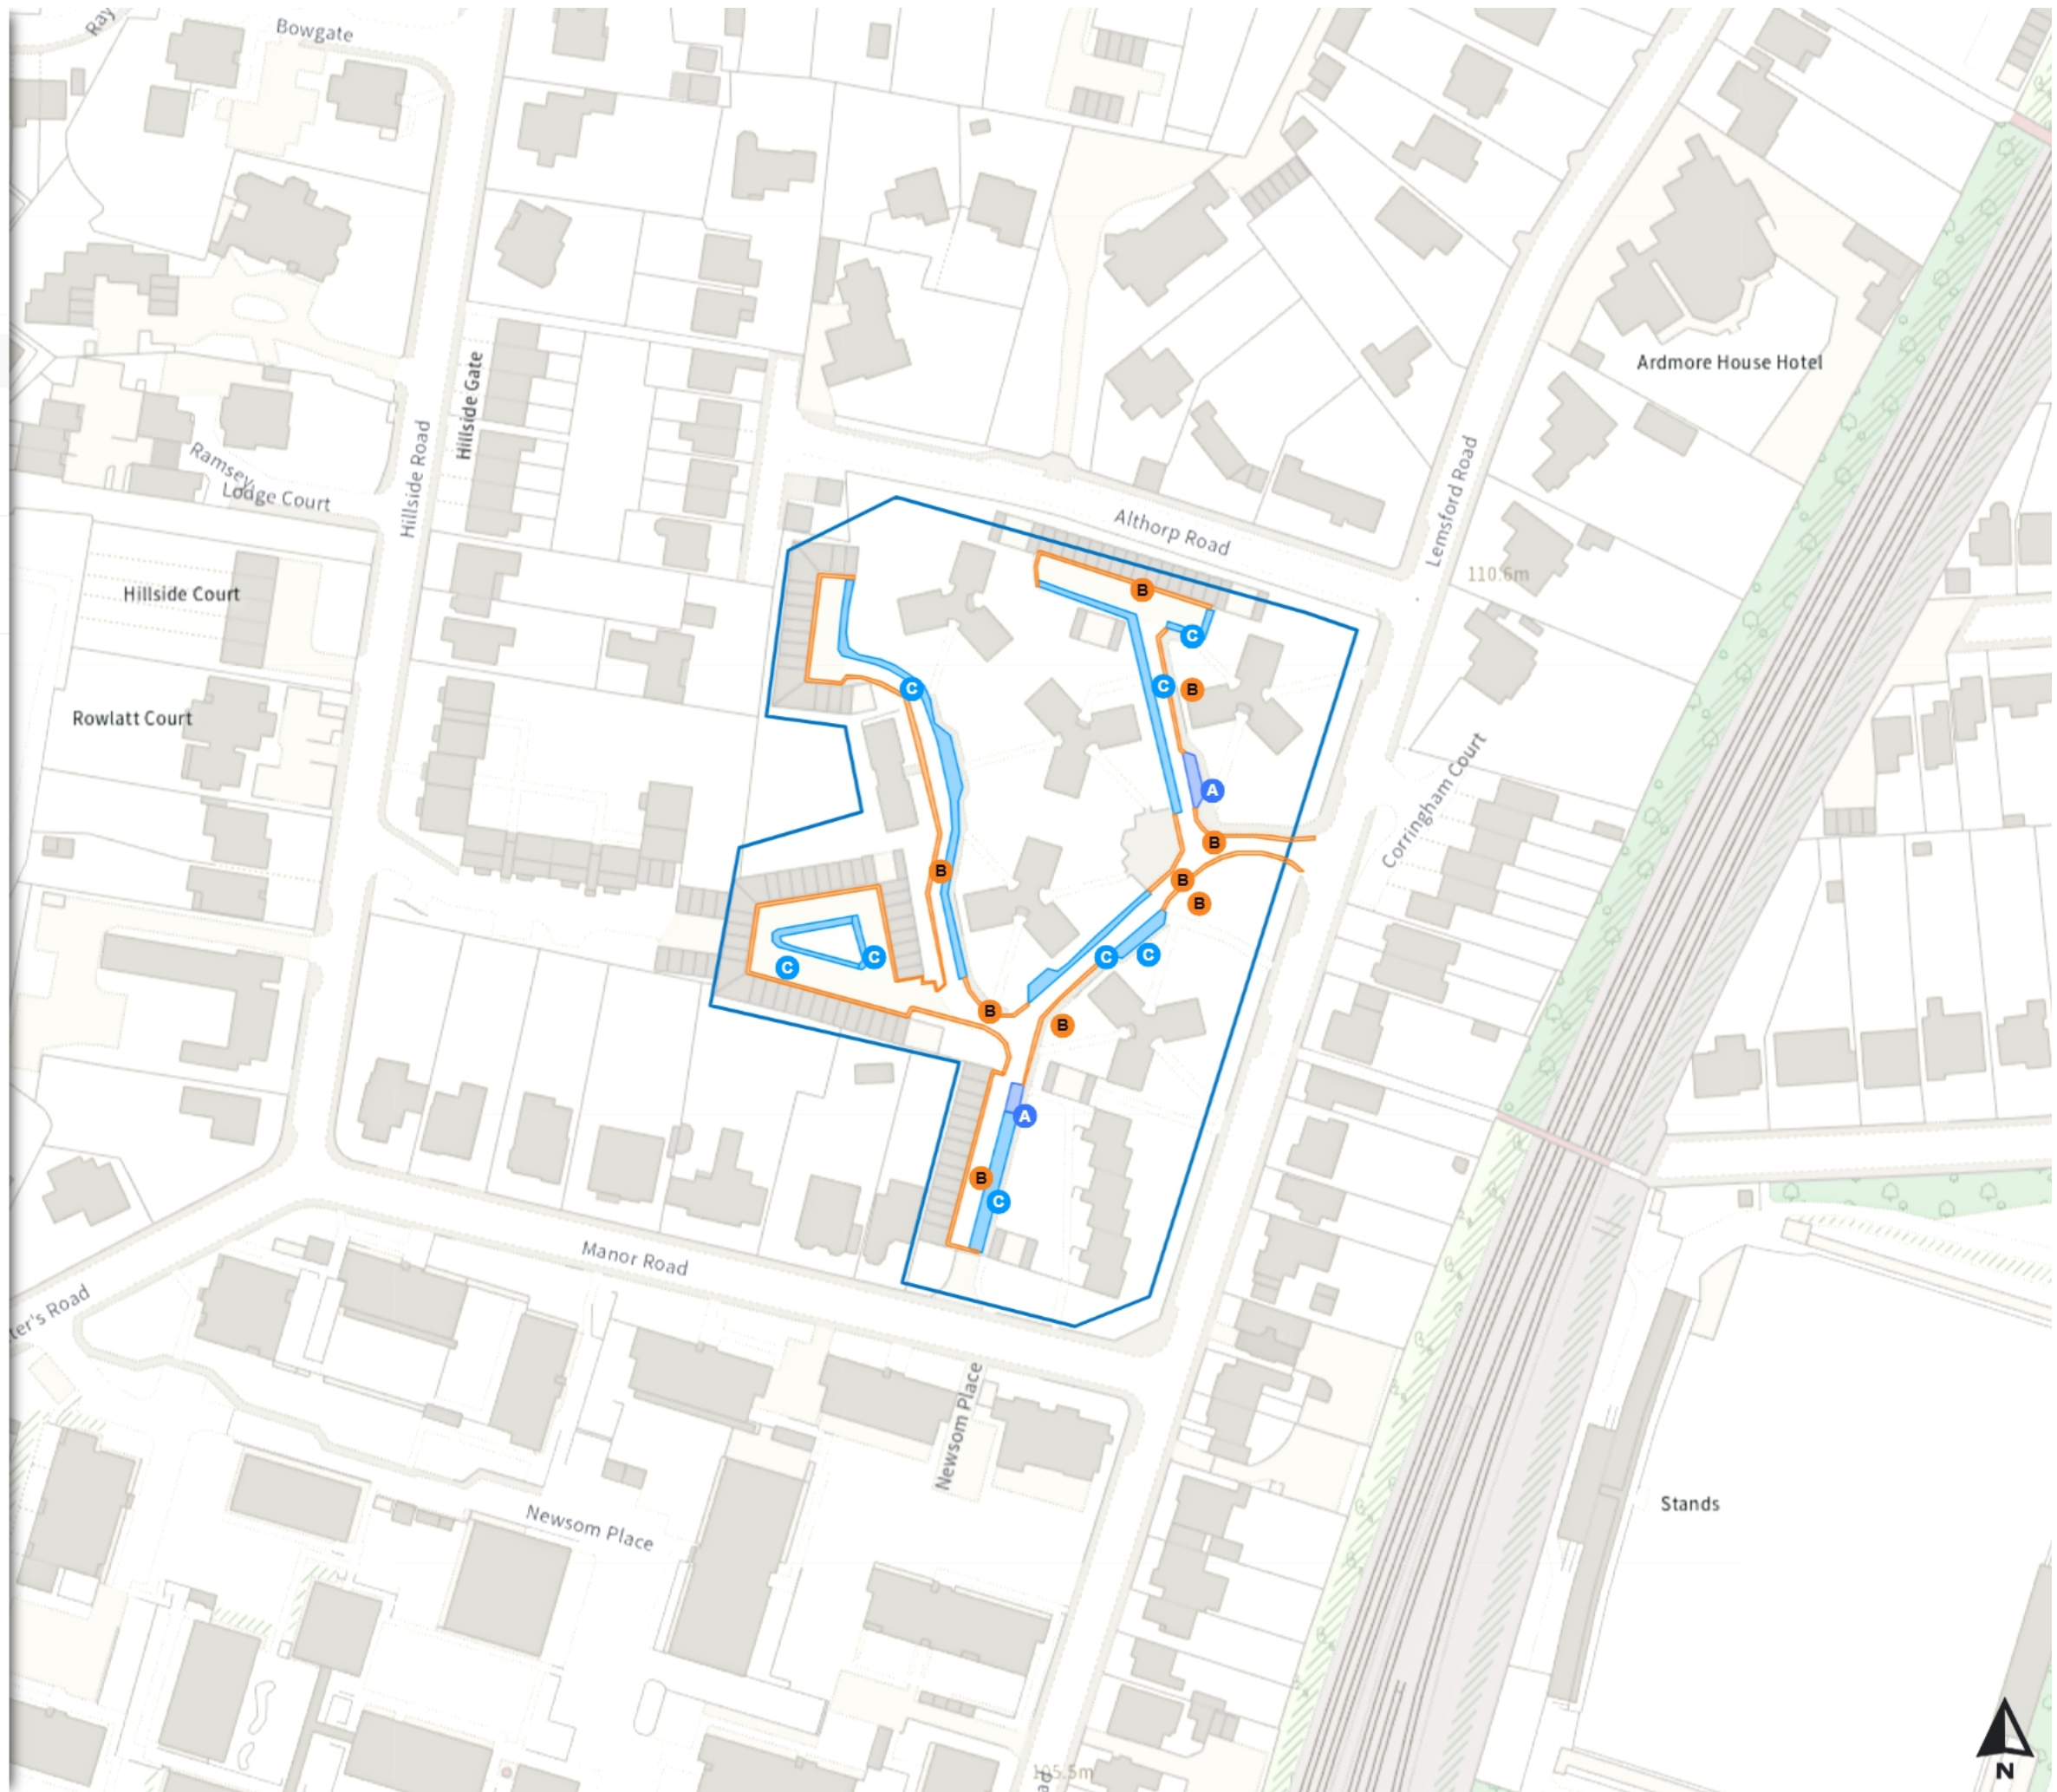

## Map page indicator

Shows current map number against total and indicates if the legend is split over multiple pages eg. 2a, 2b, 2c

## Coloured spots

Restrictions with the same attributes are marked with a lettered spot

Map 1 of 1

Added

Disabled persons' badge holders parking place

A At all times

No waiting at any time

B At all times

Permit holders parking place (VW)

C At all times

0 20 40 60m

Scale: 1:1250

North-West: 515308.836, 207817.561  
South-East: 515748.995, 207450.775

© Crown copyright and database rights 2024 Ordnance Survey.

You are not permitted to copy, sub-license, distribute or sell any of this data to third parties in any form. Licence number 100018953