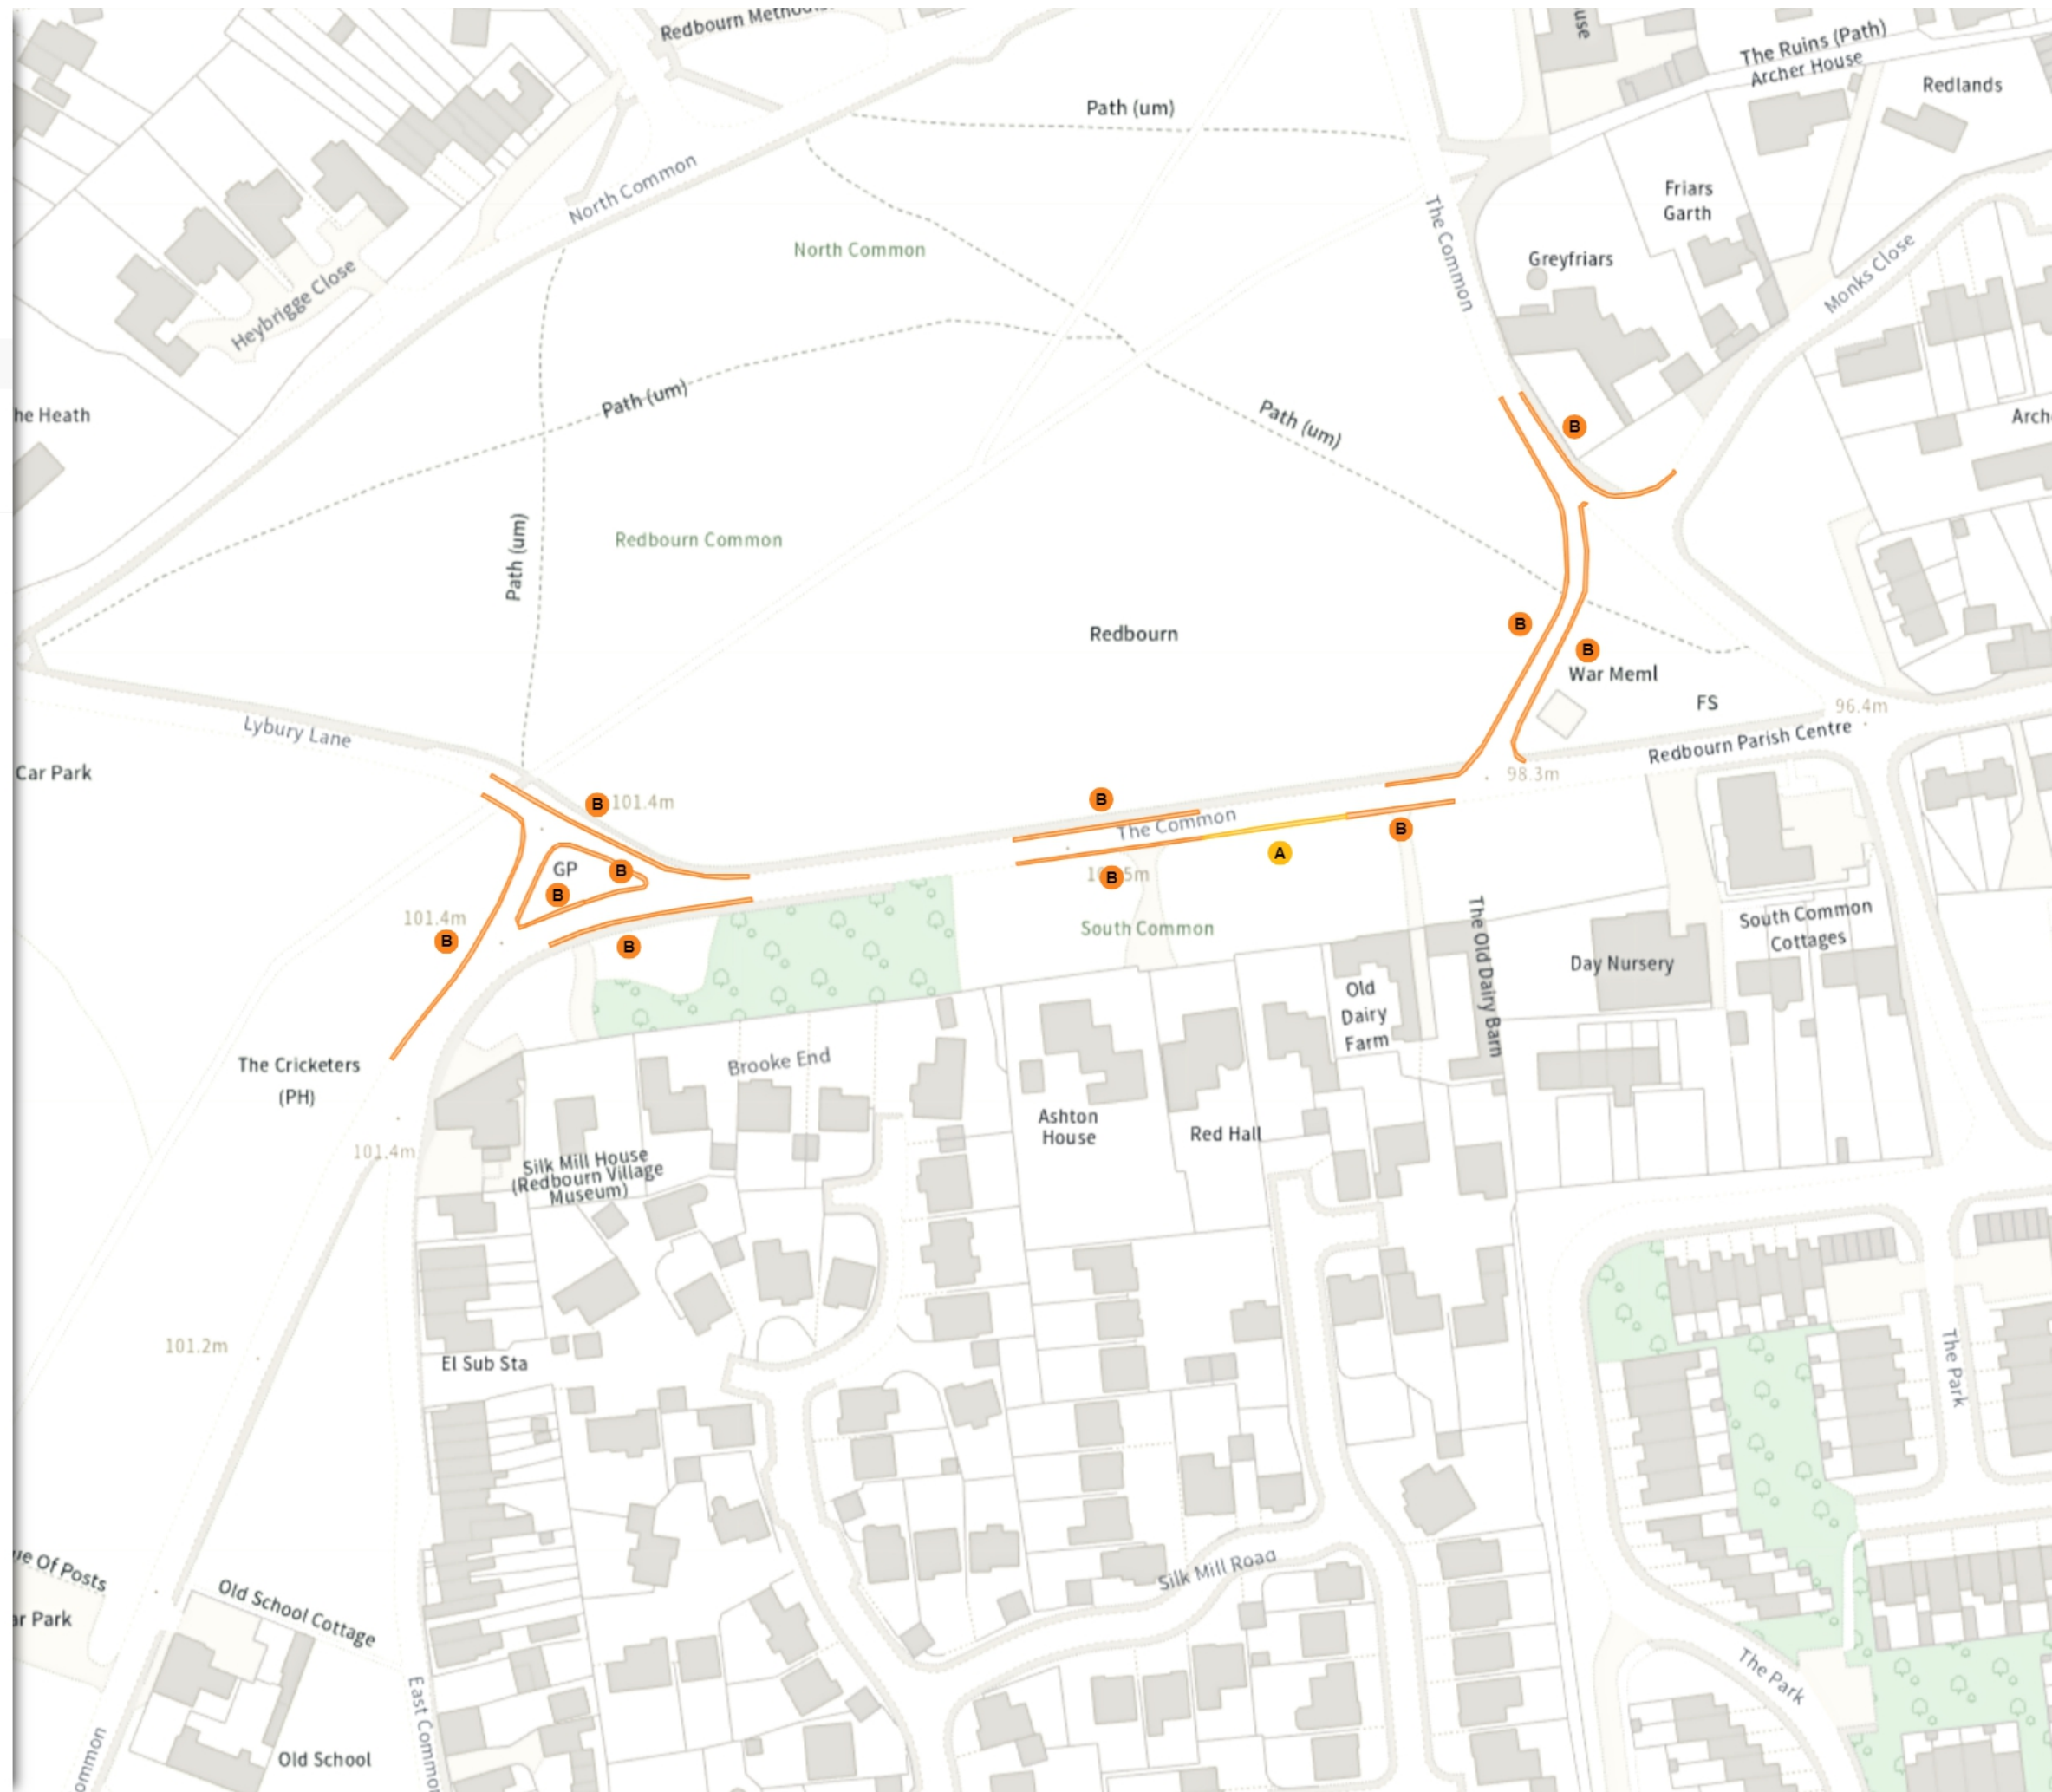

Scale: 1:1250 0 20 40 60m

NW 510304.06, 212240.83 SE 510743.464, 211873.955
© Crown copyright and database rights 2024 Ordnance Survey.
You are not permitted to copy, sub-license, distribute or sell any of this data to third parties in any form. Licence number 100018953