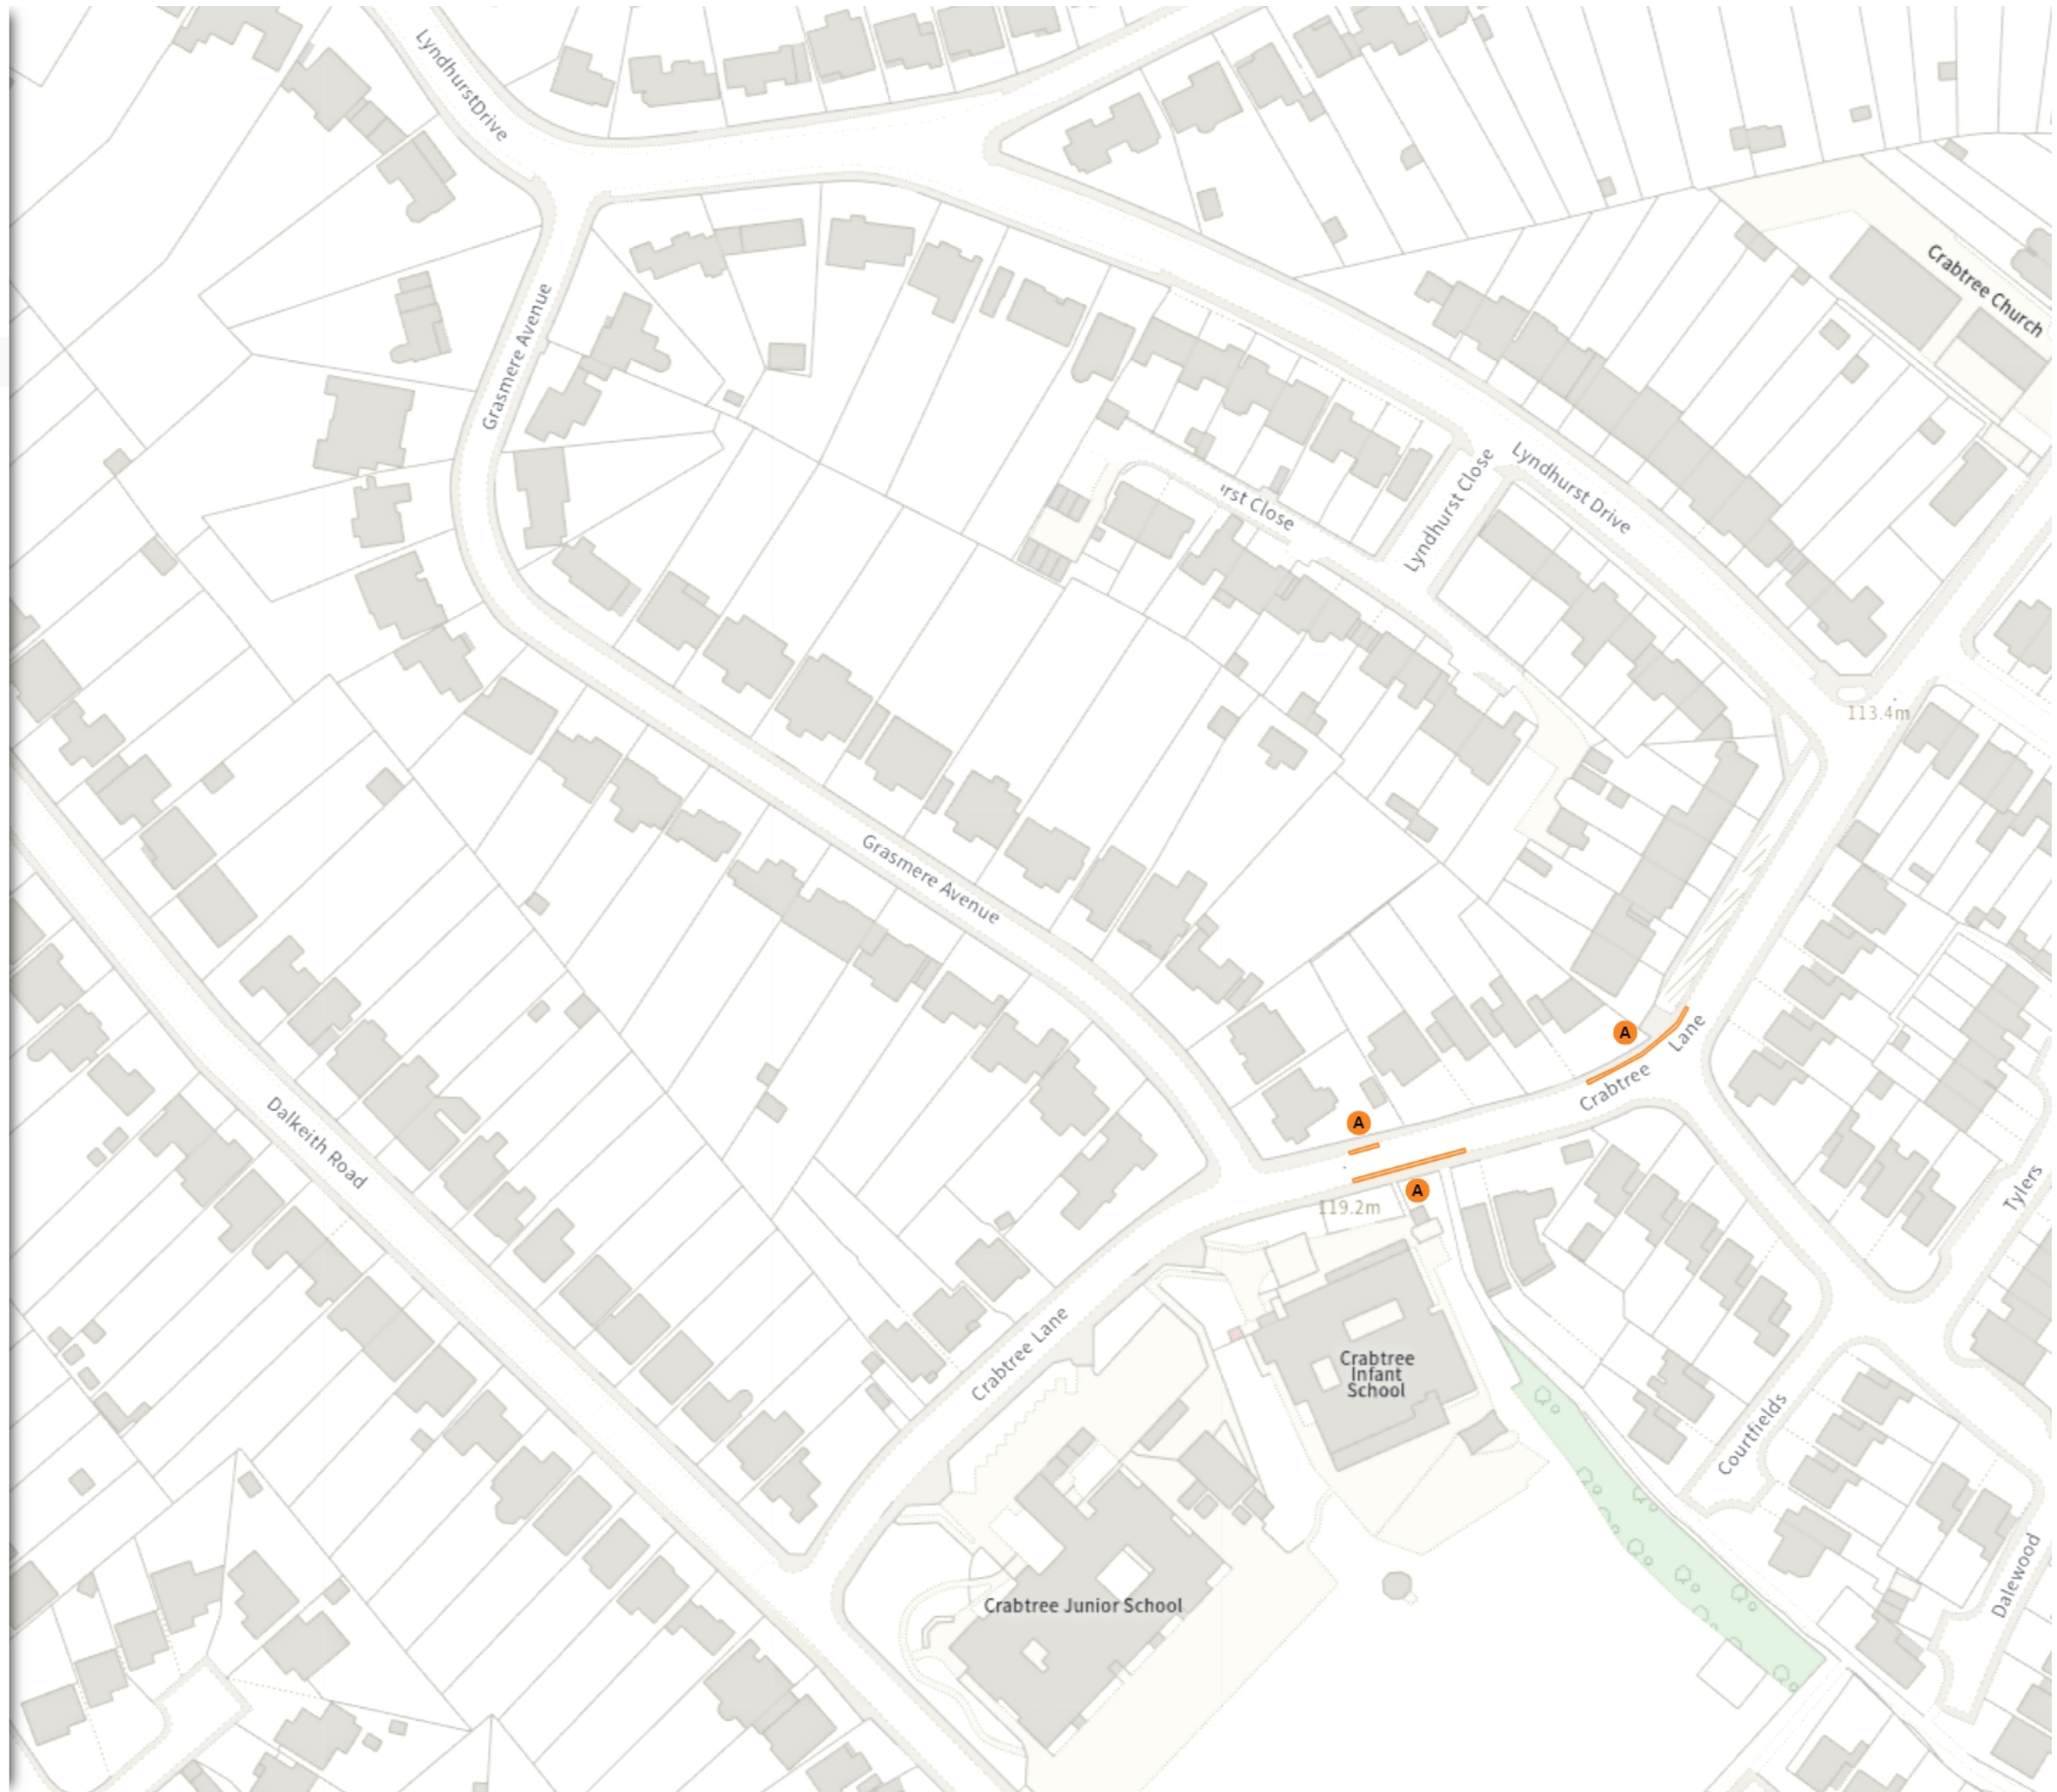

THE CITY AND DISTRICT OF ST ALBANS
CONTROL OF PARKING ORDER 2023 (WAITING
RESTRICTIONS) AMENDMENT 2 ORDER 2024

Map 33 of 38 Made 12/09/24

ADDED

No waiting at any time

At all times

Scale: 1:1250 0 20 40 60m

NW 514220.875, 214628.913 SE 514660.375, 214262.55

© Crown copyright and database rights 2024 Ordnance Survey.
You are not permitted to copy, sub-license, distribute or sell any of this
data to third parties in any form. Licence number 100018953