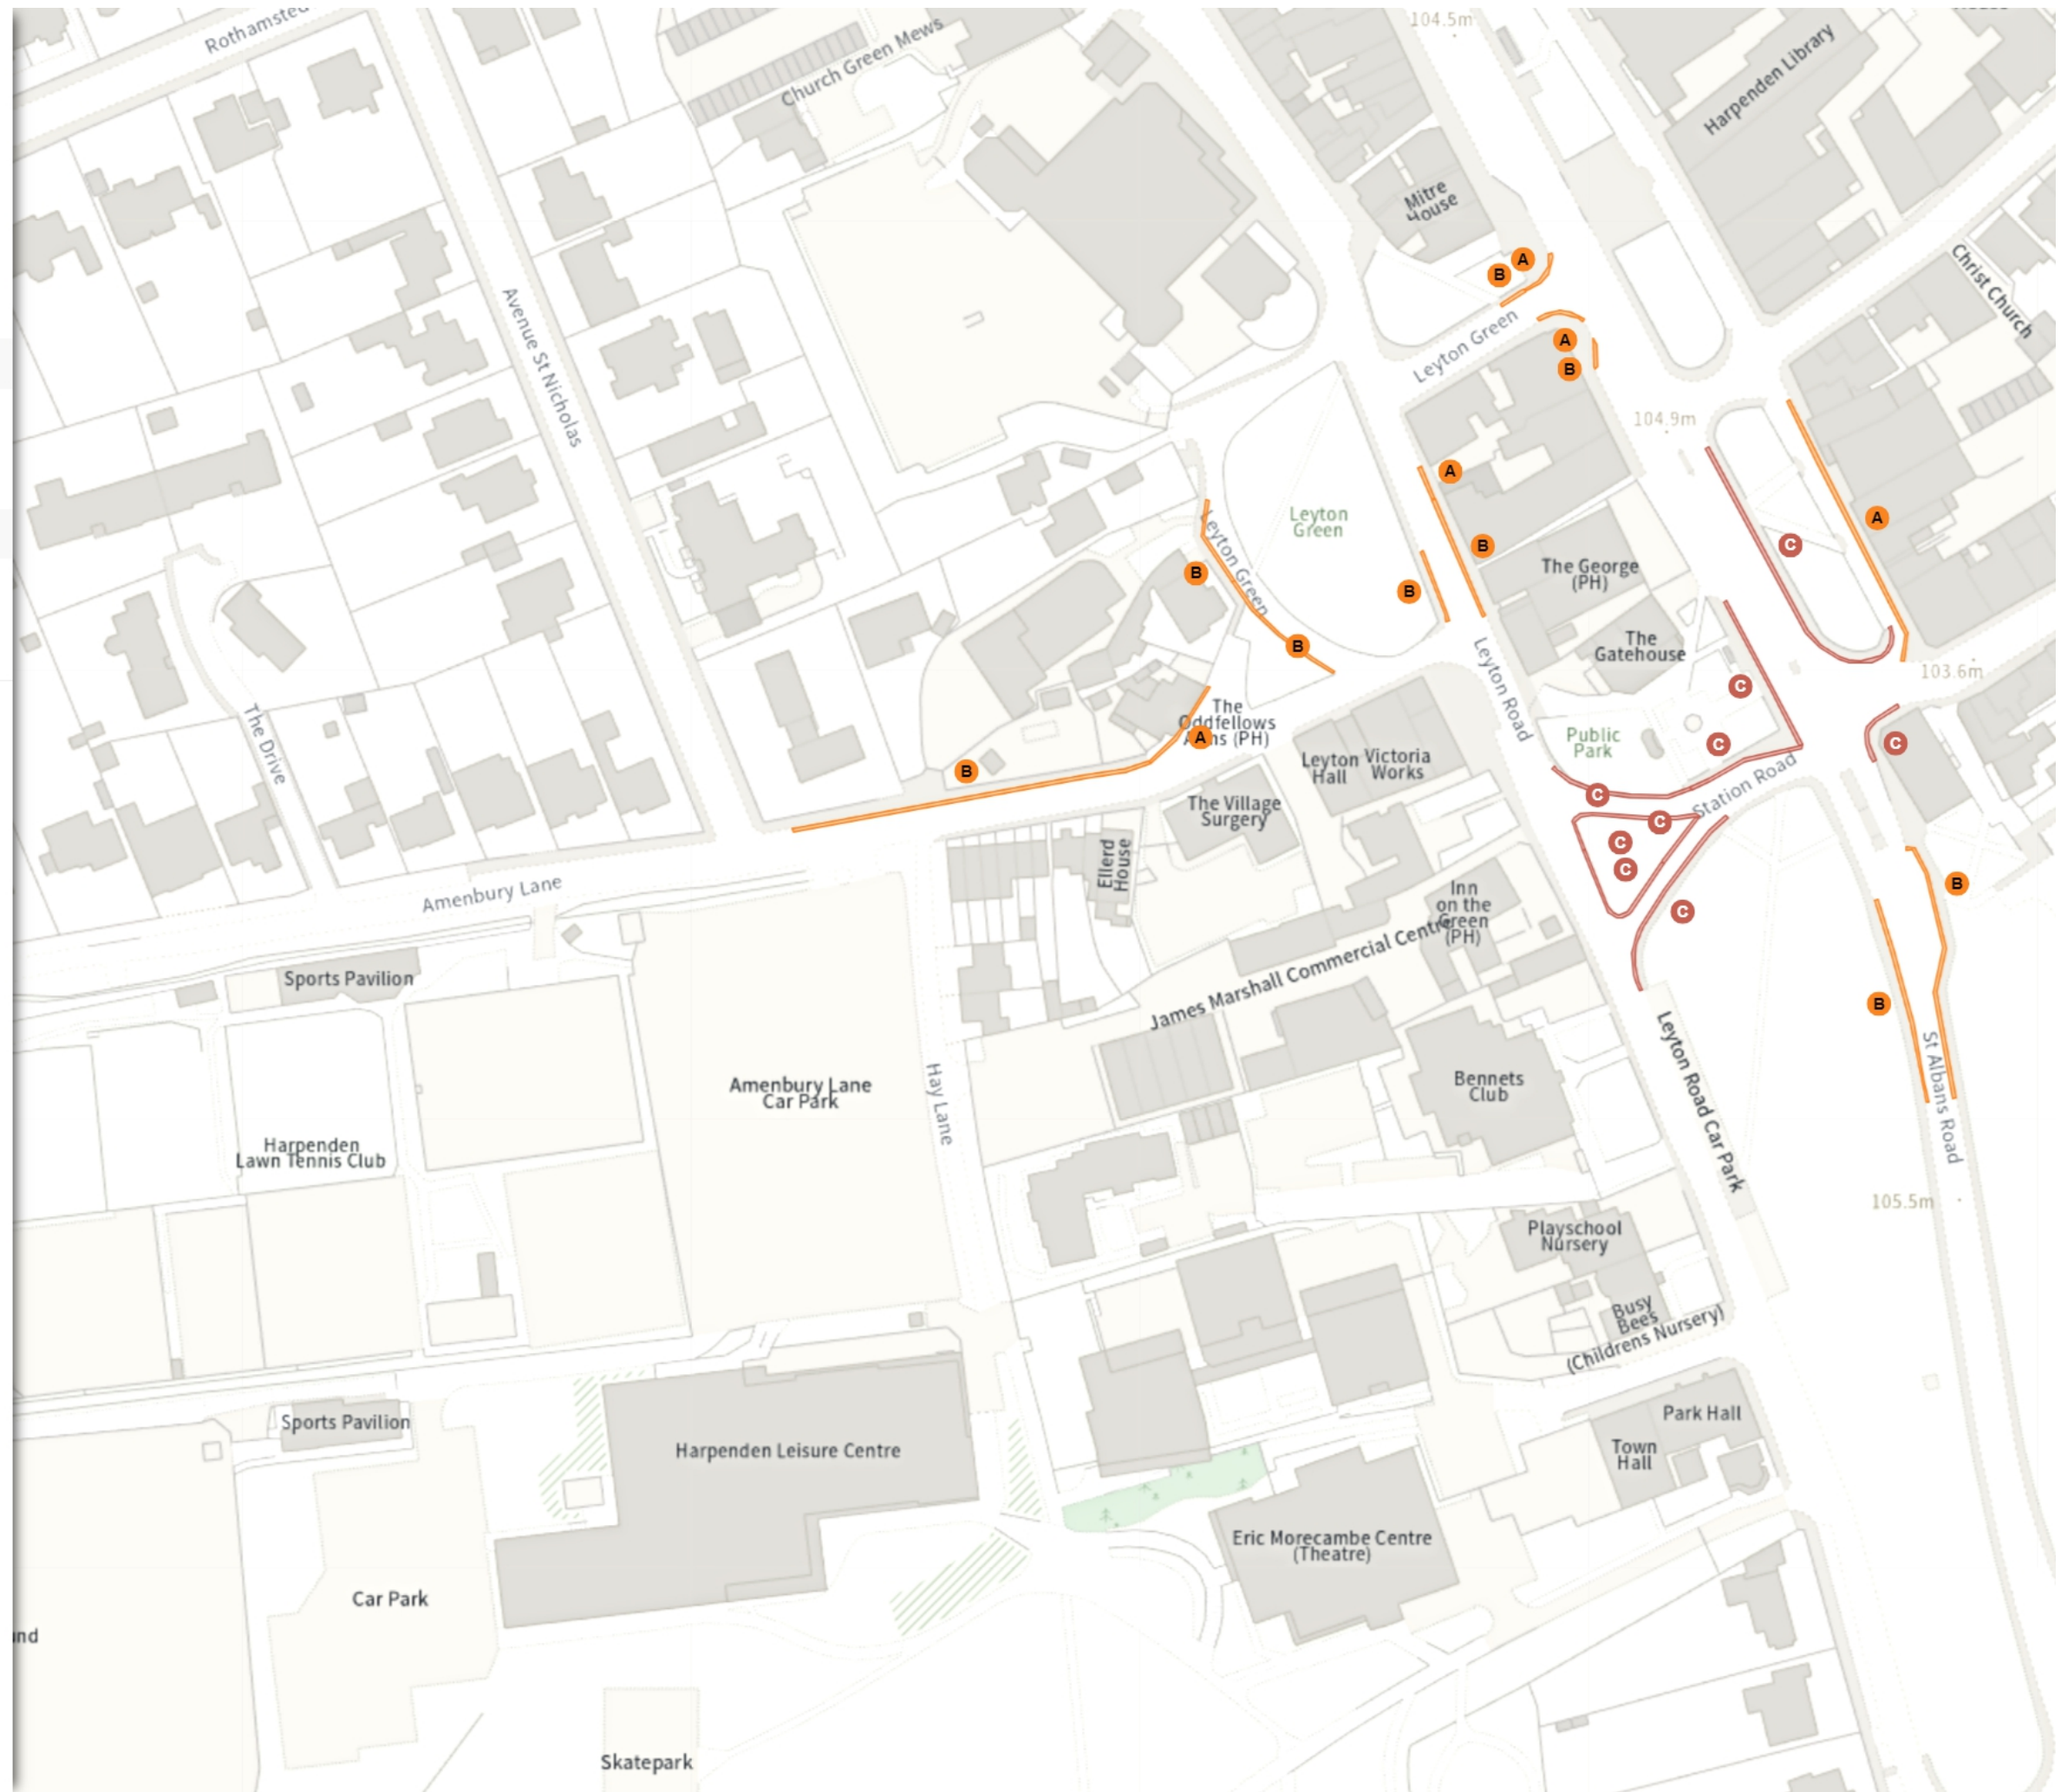

At all times

Shared

No waiting at any time

At all times

No loading at any time

At all times

Scale: 1:1250 0 20 40 60m

NW 513110.031, 214290.72 SE 513549.474, 213924.238