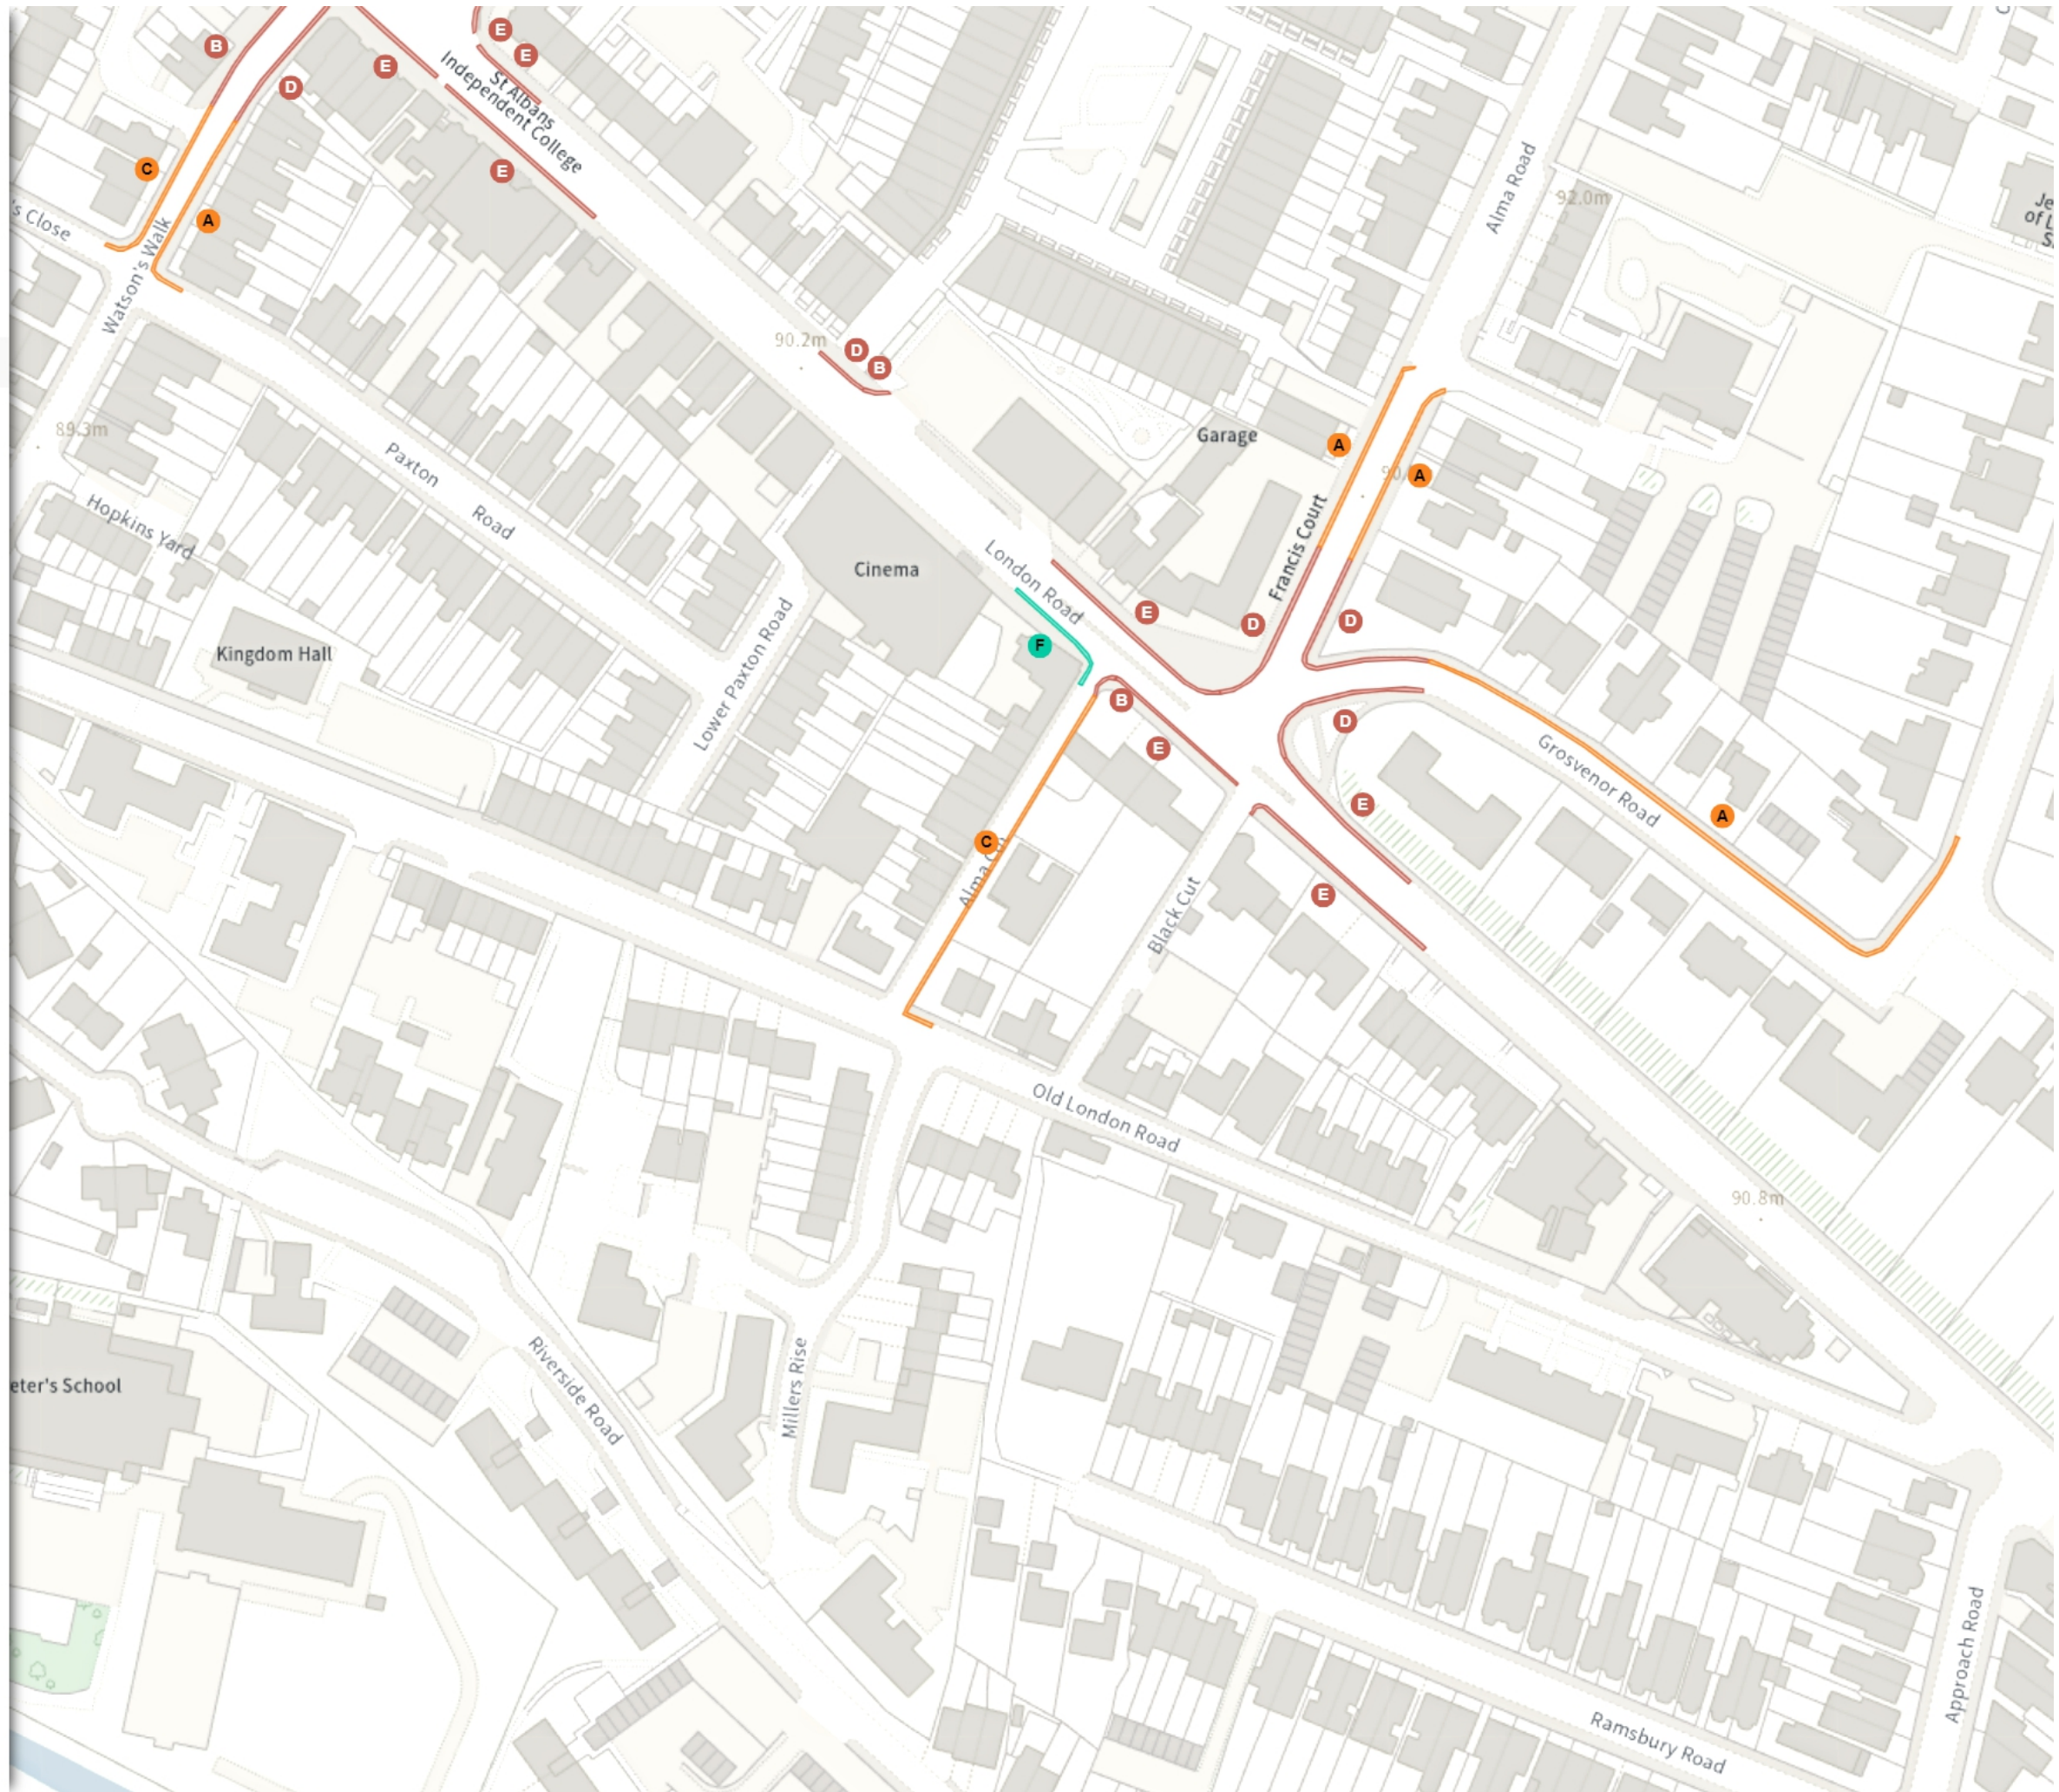

**THE CITY AND DISTRICT OF ST ALBANS
CONTROL OF PARKING ORDER 2023 (WAITING
RESTRICTIONS) AMENDMENT 2 ORDER 2024**

Map 14b of 38 Made 12/09/24

MODIFIED

- Shared
- No waiting at any time
  At all times
- No loading
  Mon-Fri 06:00-08:00
  09:30-14:00