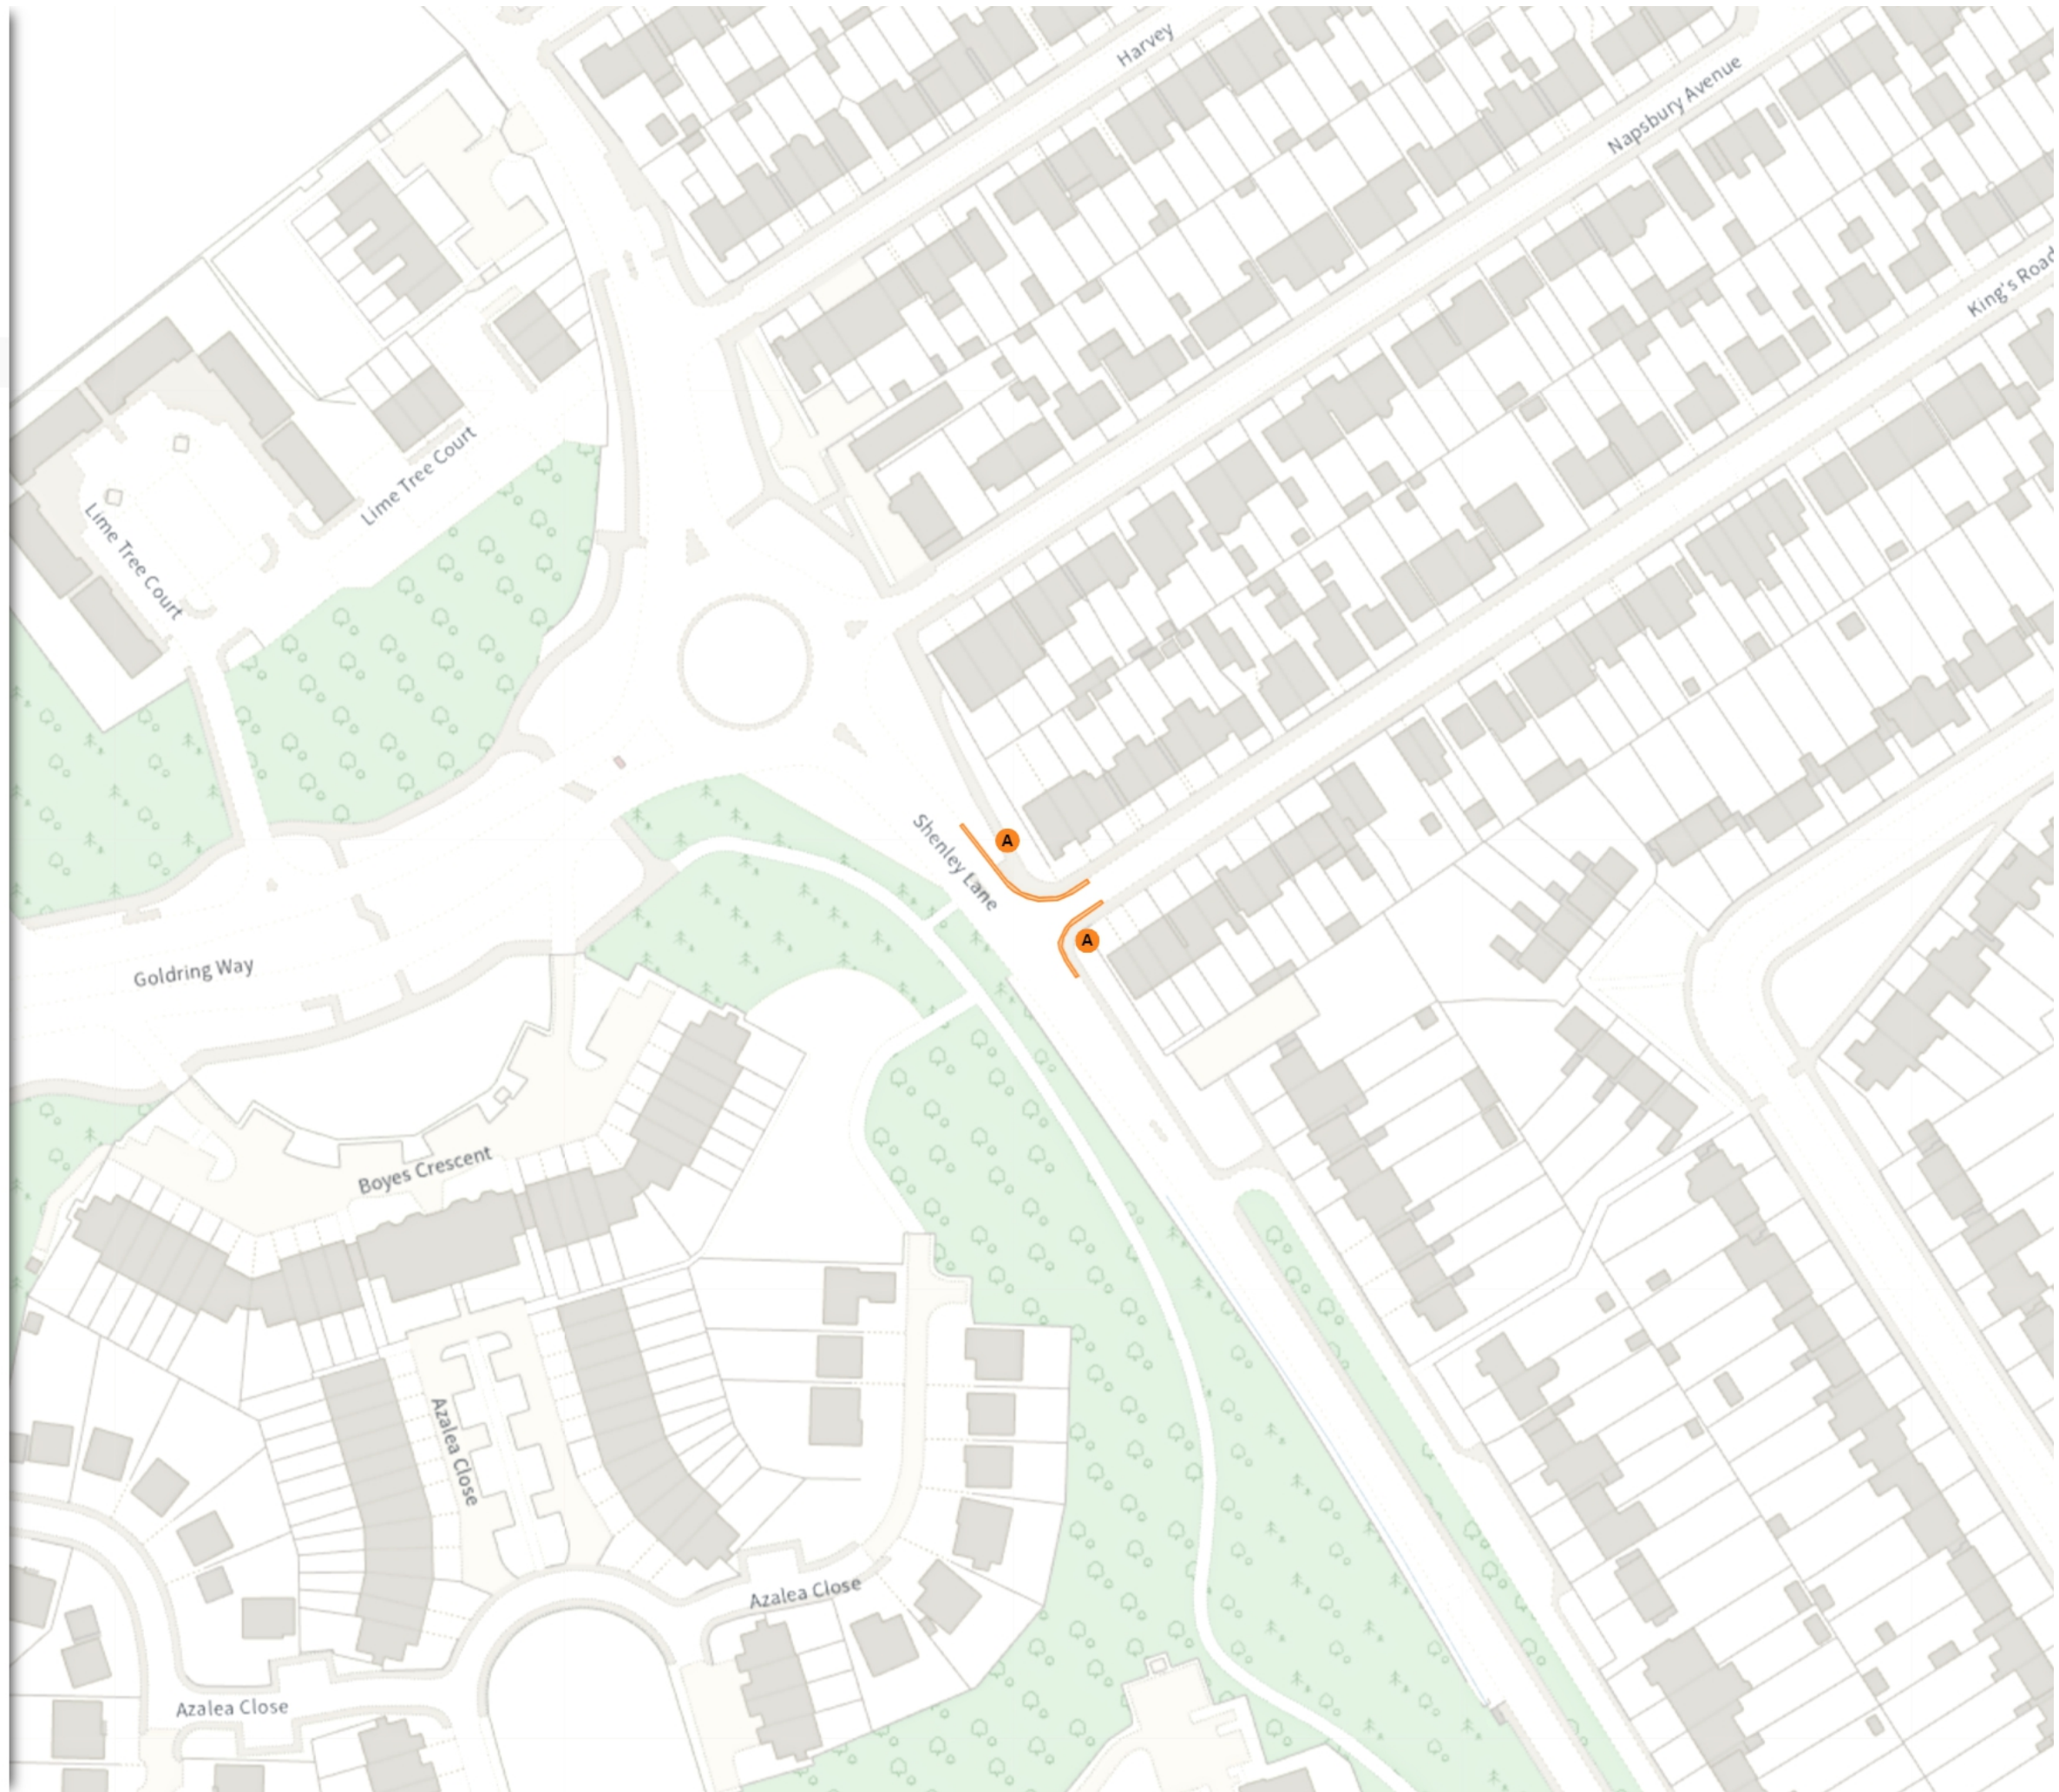

THE CITY AND DISTRICT OF ST ALBANS
CONTROL OF PARKING ORDER 2023 (WAITING
RESTRICTIONS) AMENDMENT 2 ORDER 2024

Map 19 of 38 Made 12/09/24

ADDED

No waiting at any time

At all times

Scale: 1:1250 0 20 40 60m

NW 516872.004, 204294.995 SE 517312.58, 203928.075

© Crown copyright and database rights 2024 Ordnance Survey.
You are not permitted to copy, sub-license, distribute or sell any of this
data to third parties in any form. Licence number 100018953