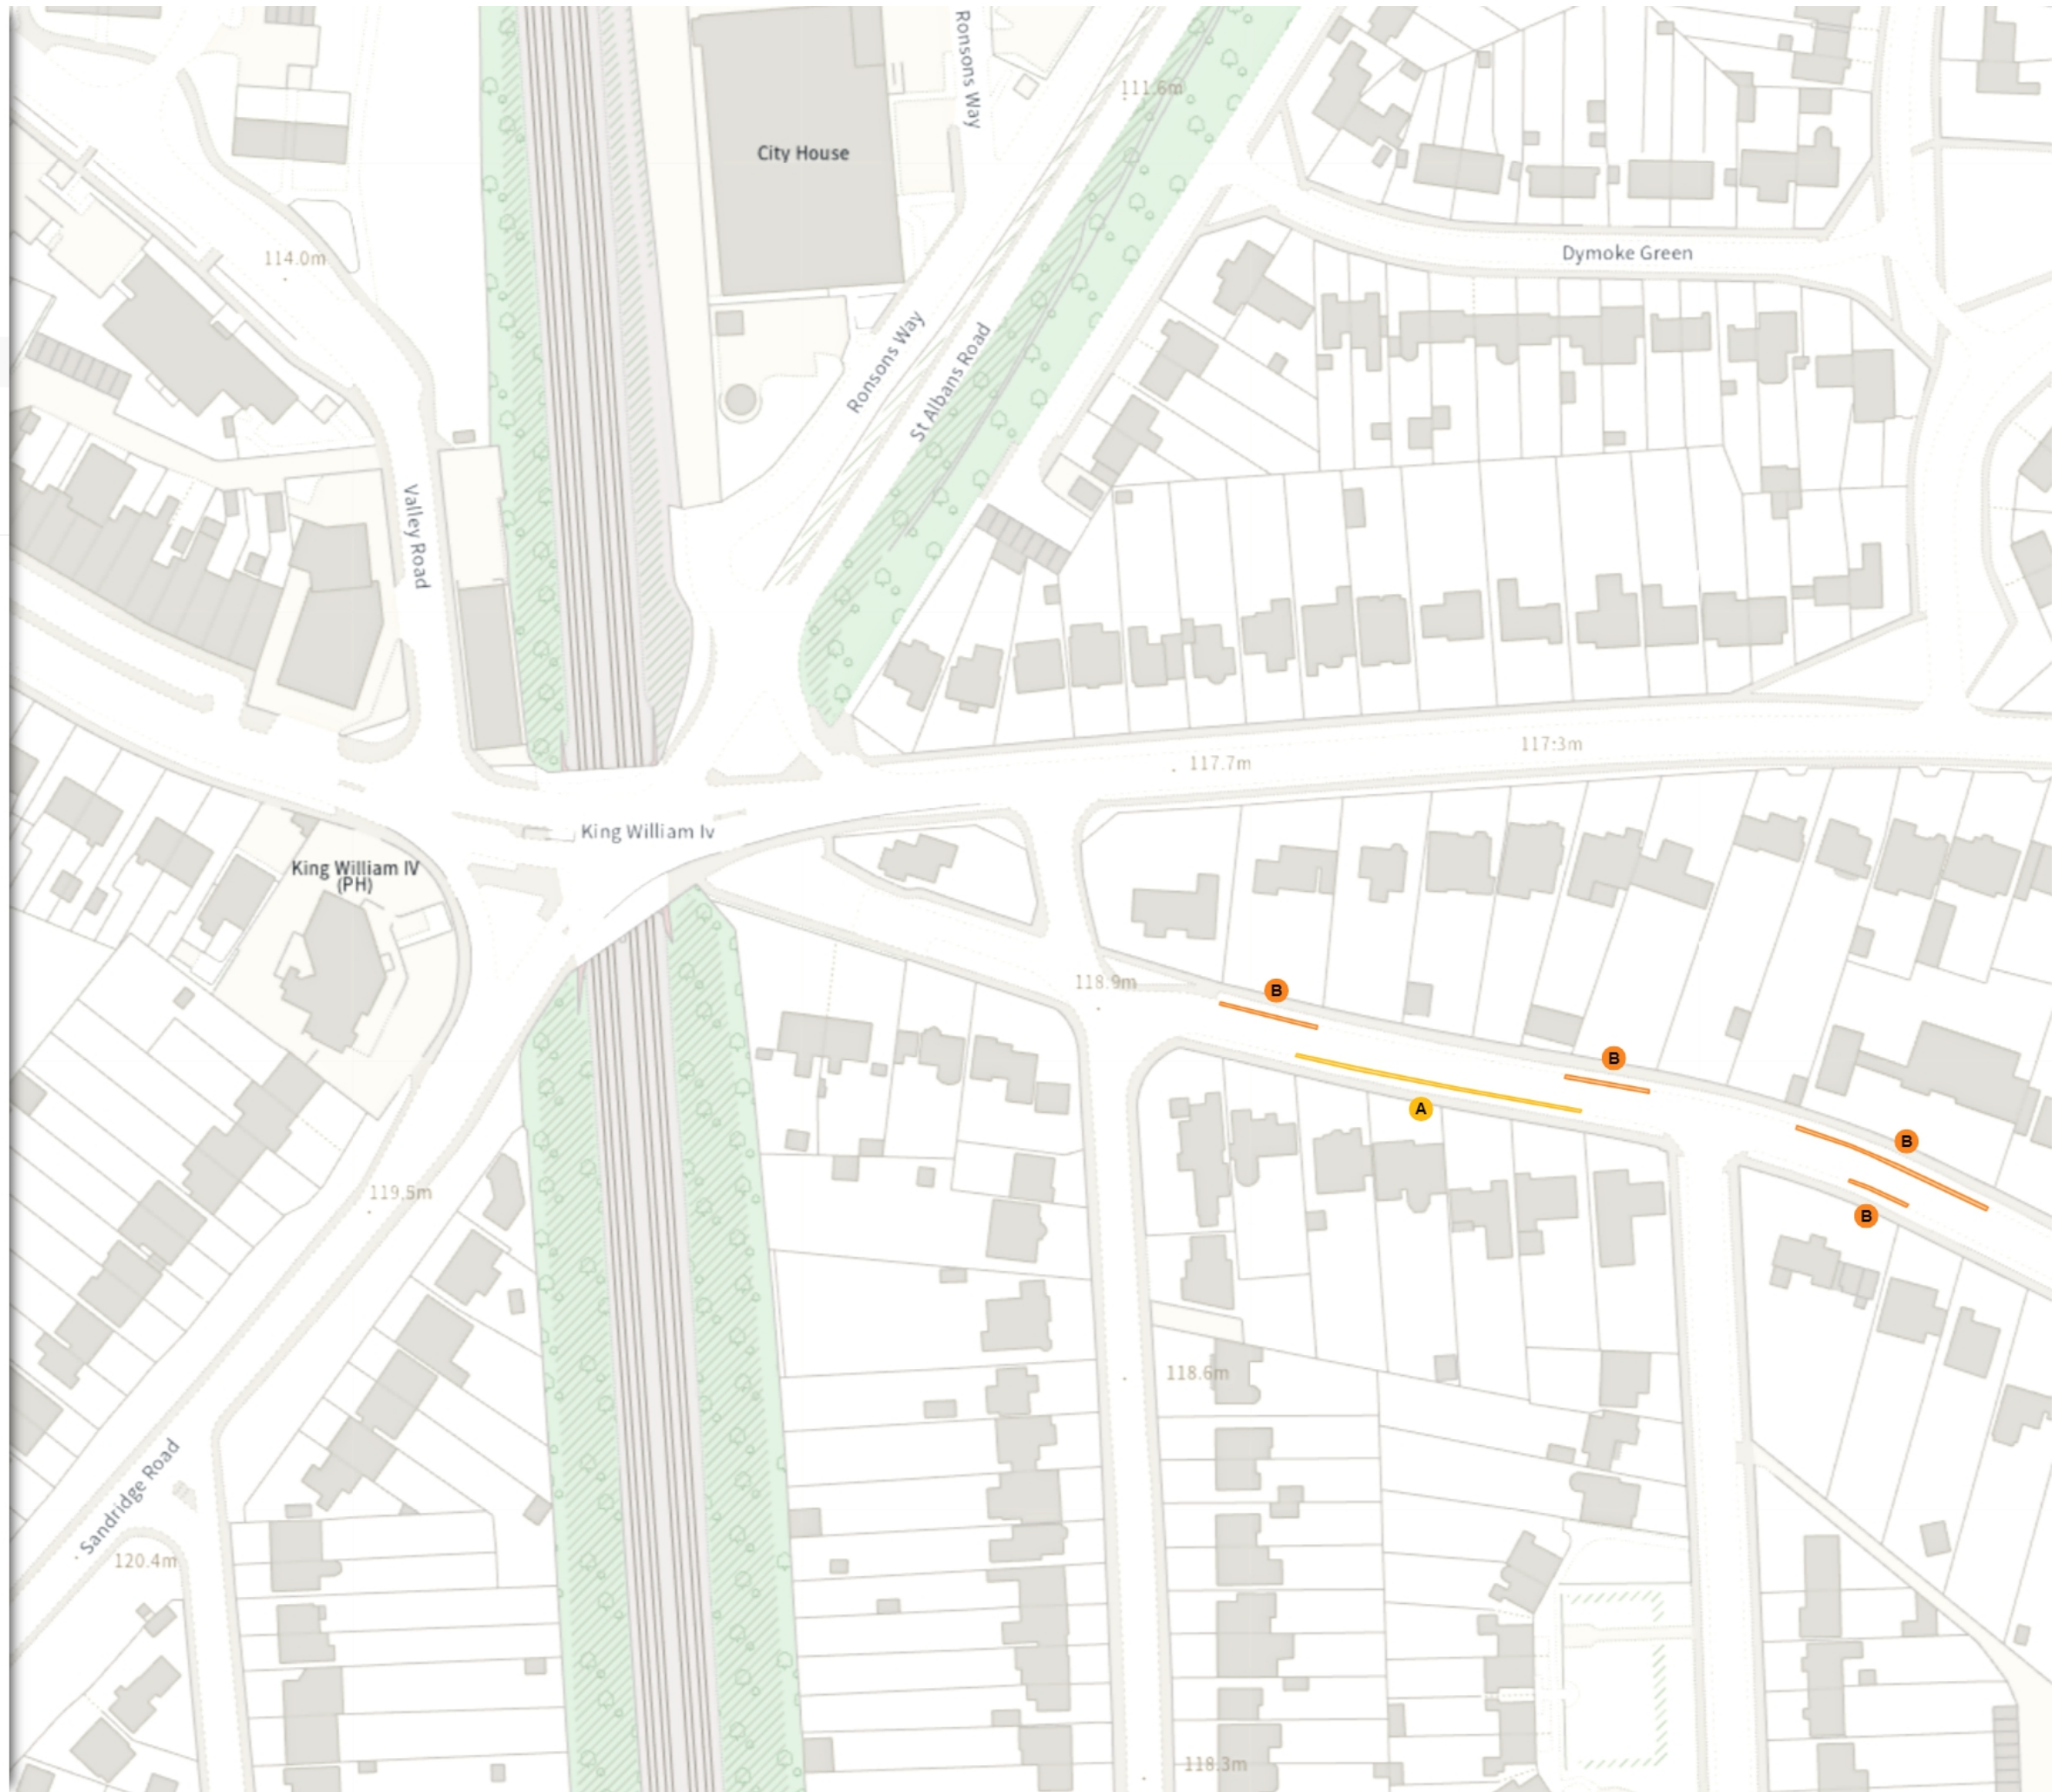

THE CITY AND DISTRICT OF ST ALBANS
CONTROL OF PARKING ORDER 2023 (WAITING
RESTRICTIONS) AMENDMENT 2 ORDER 2024

Map 9 of 38 Made 12/09/24

ADDED

- No waiting
- **A** Mon-Fri 08:00-09:30
  Mon-Fri 14:30-16:00
- No waiting at any time
- **B** At all times