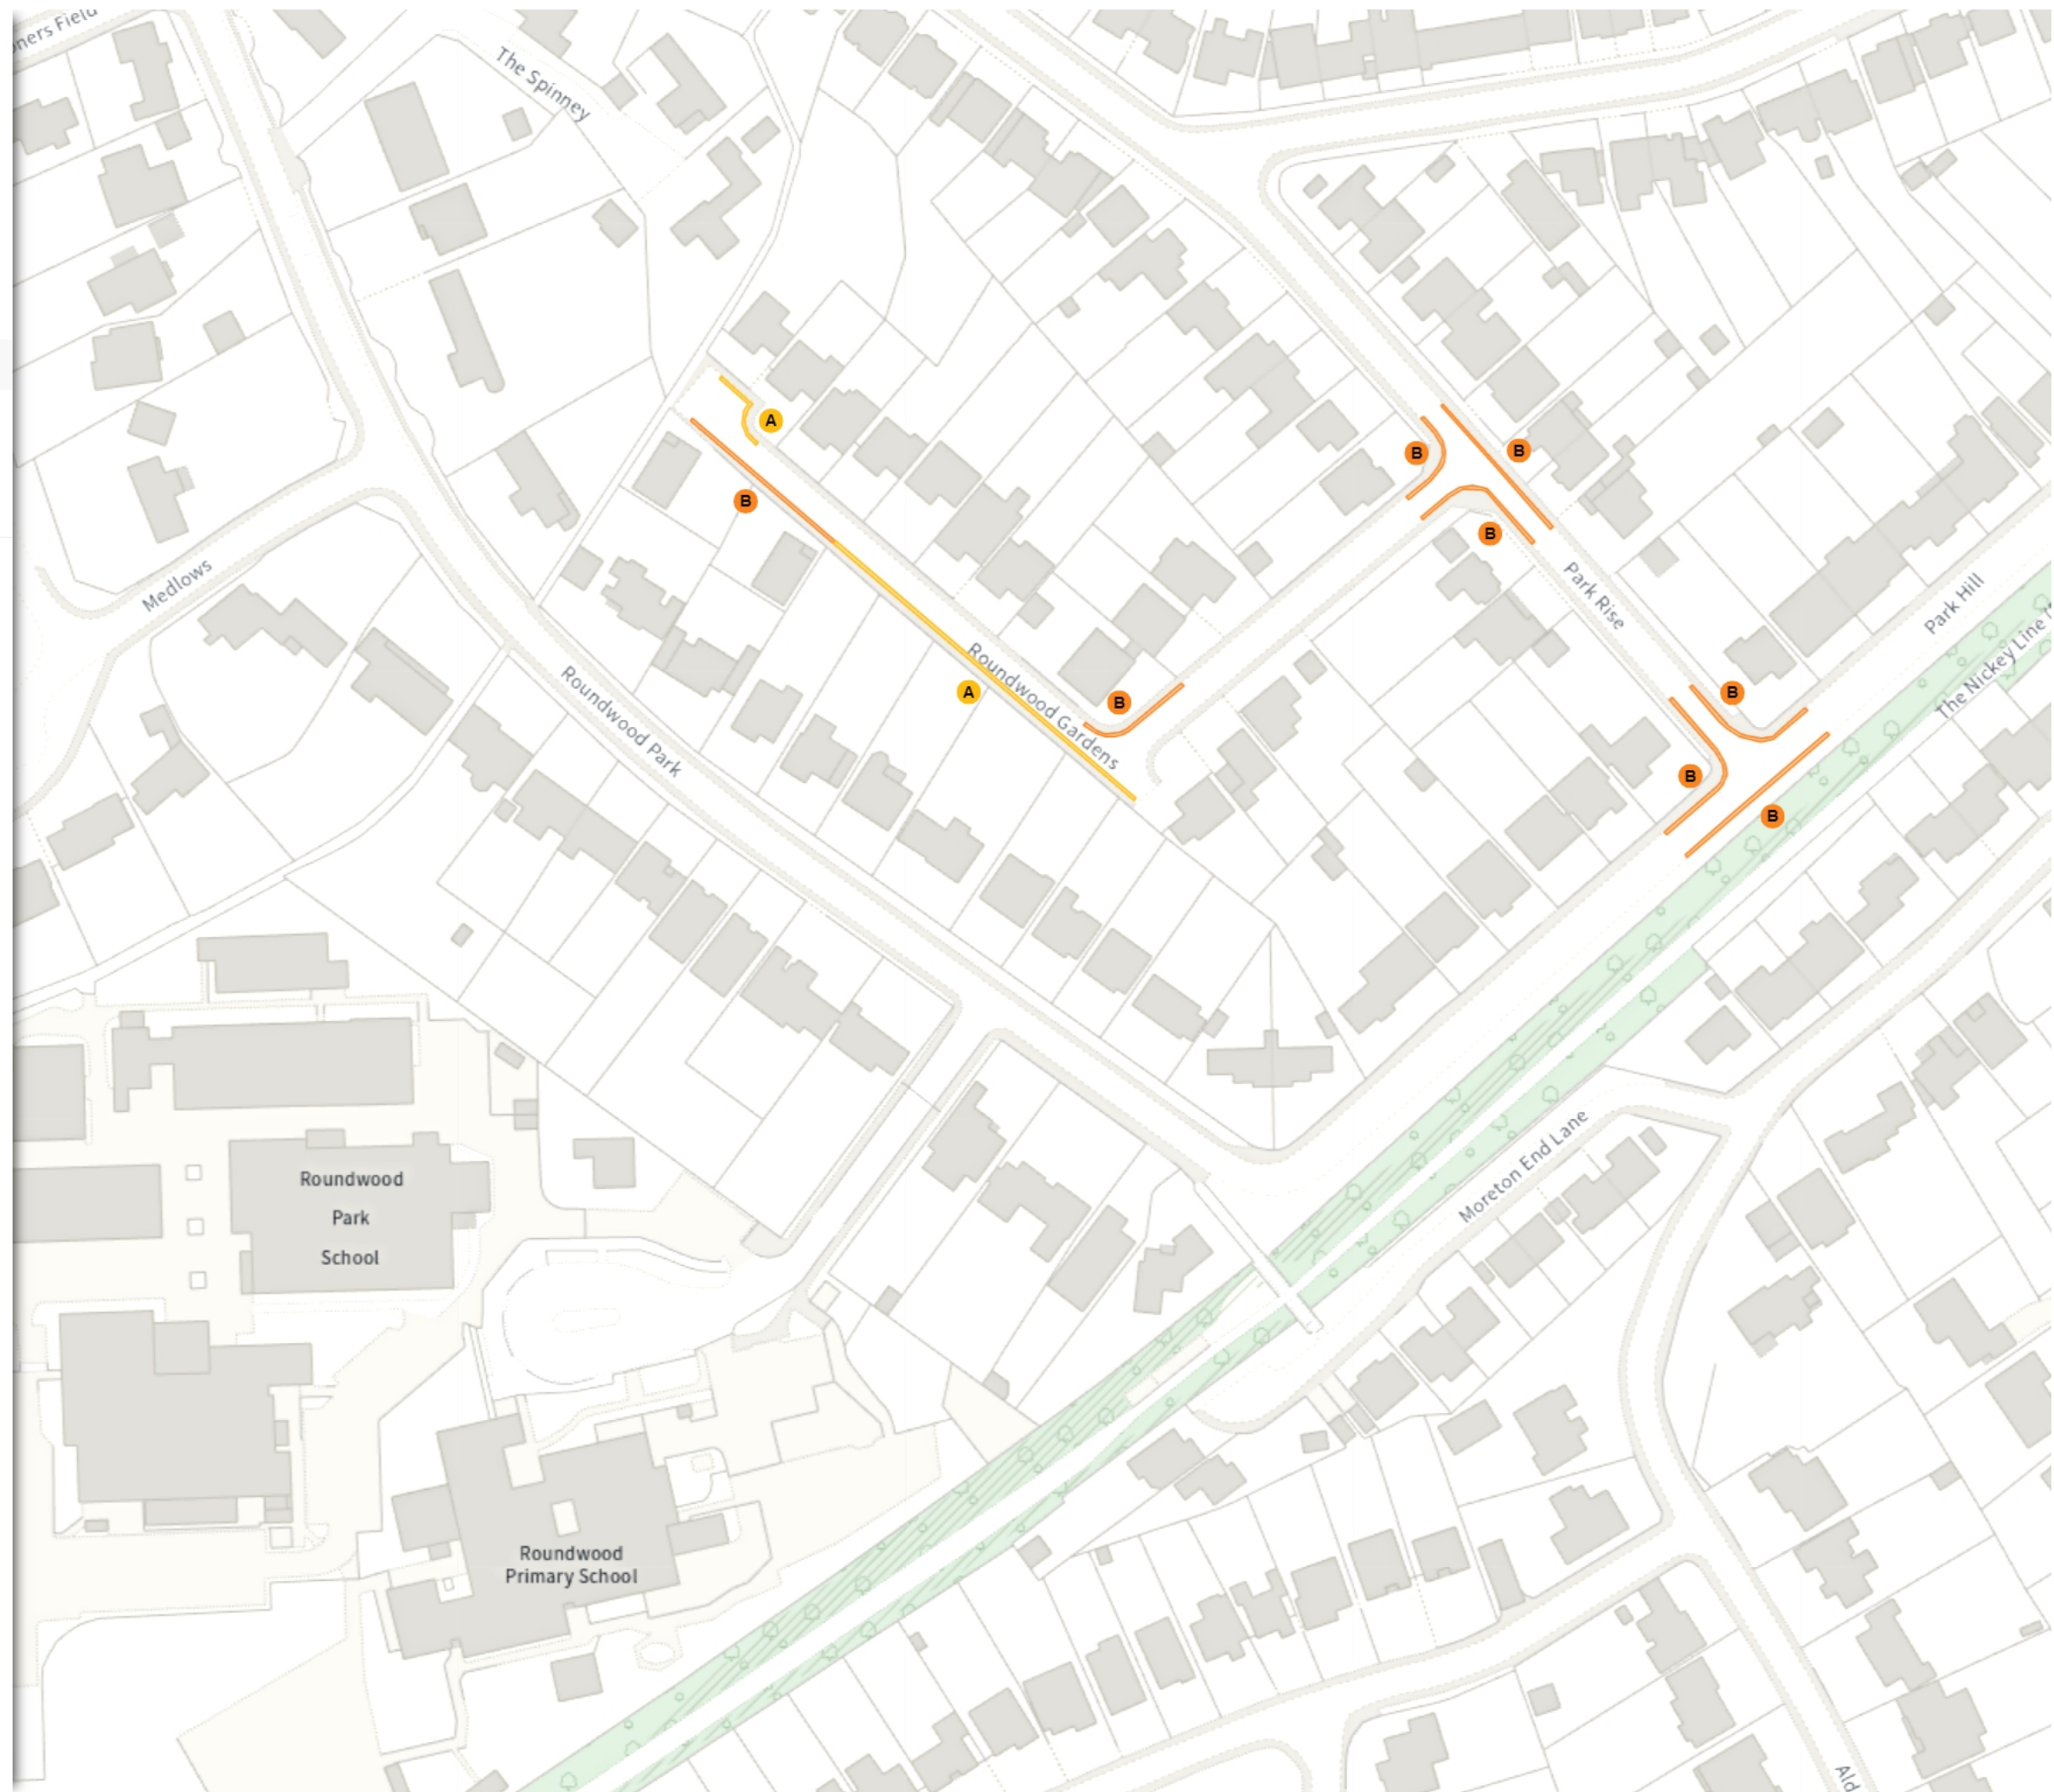

 At all times

 Scale: 1:1250 0 20 40 60m

NW 512195.591, 215026.052 SE 512634.902, 214659.548

© Crown copyright and database rights 2024 Ordnance Survey.
You are not permitted to copy, sub-license, distribute or sell any of this
data to third parties in any form. Licence number 100018953