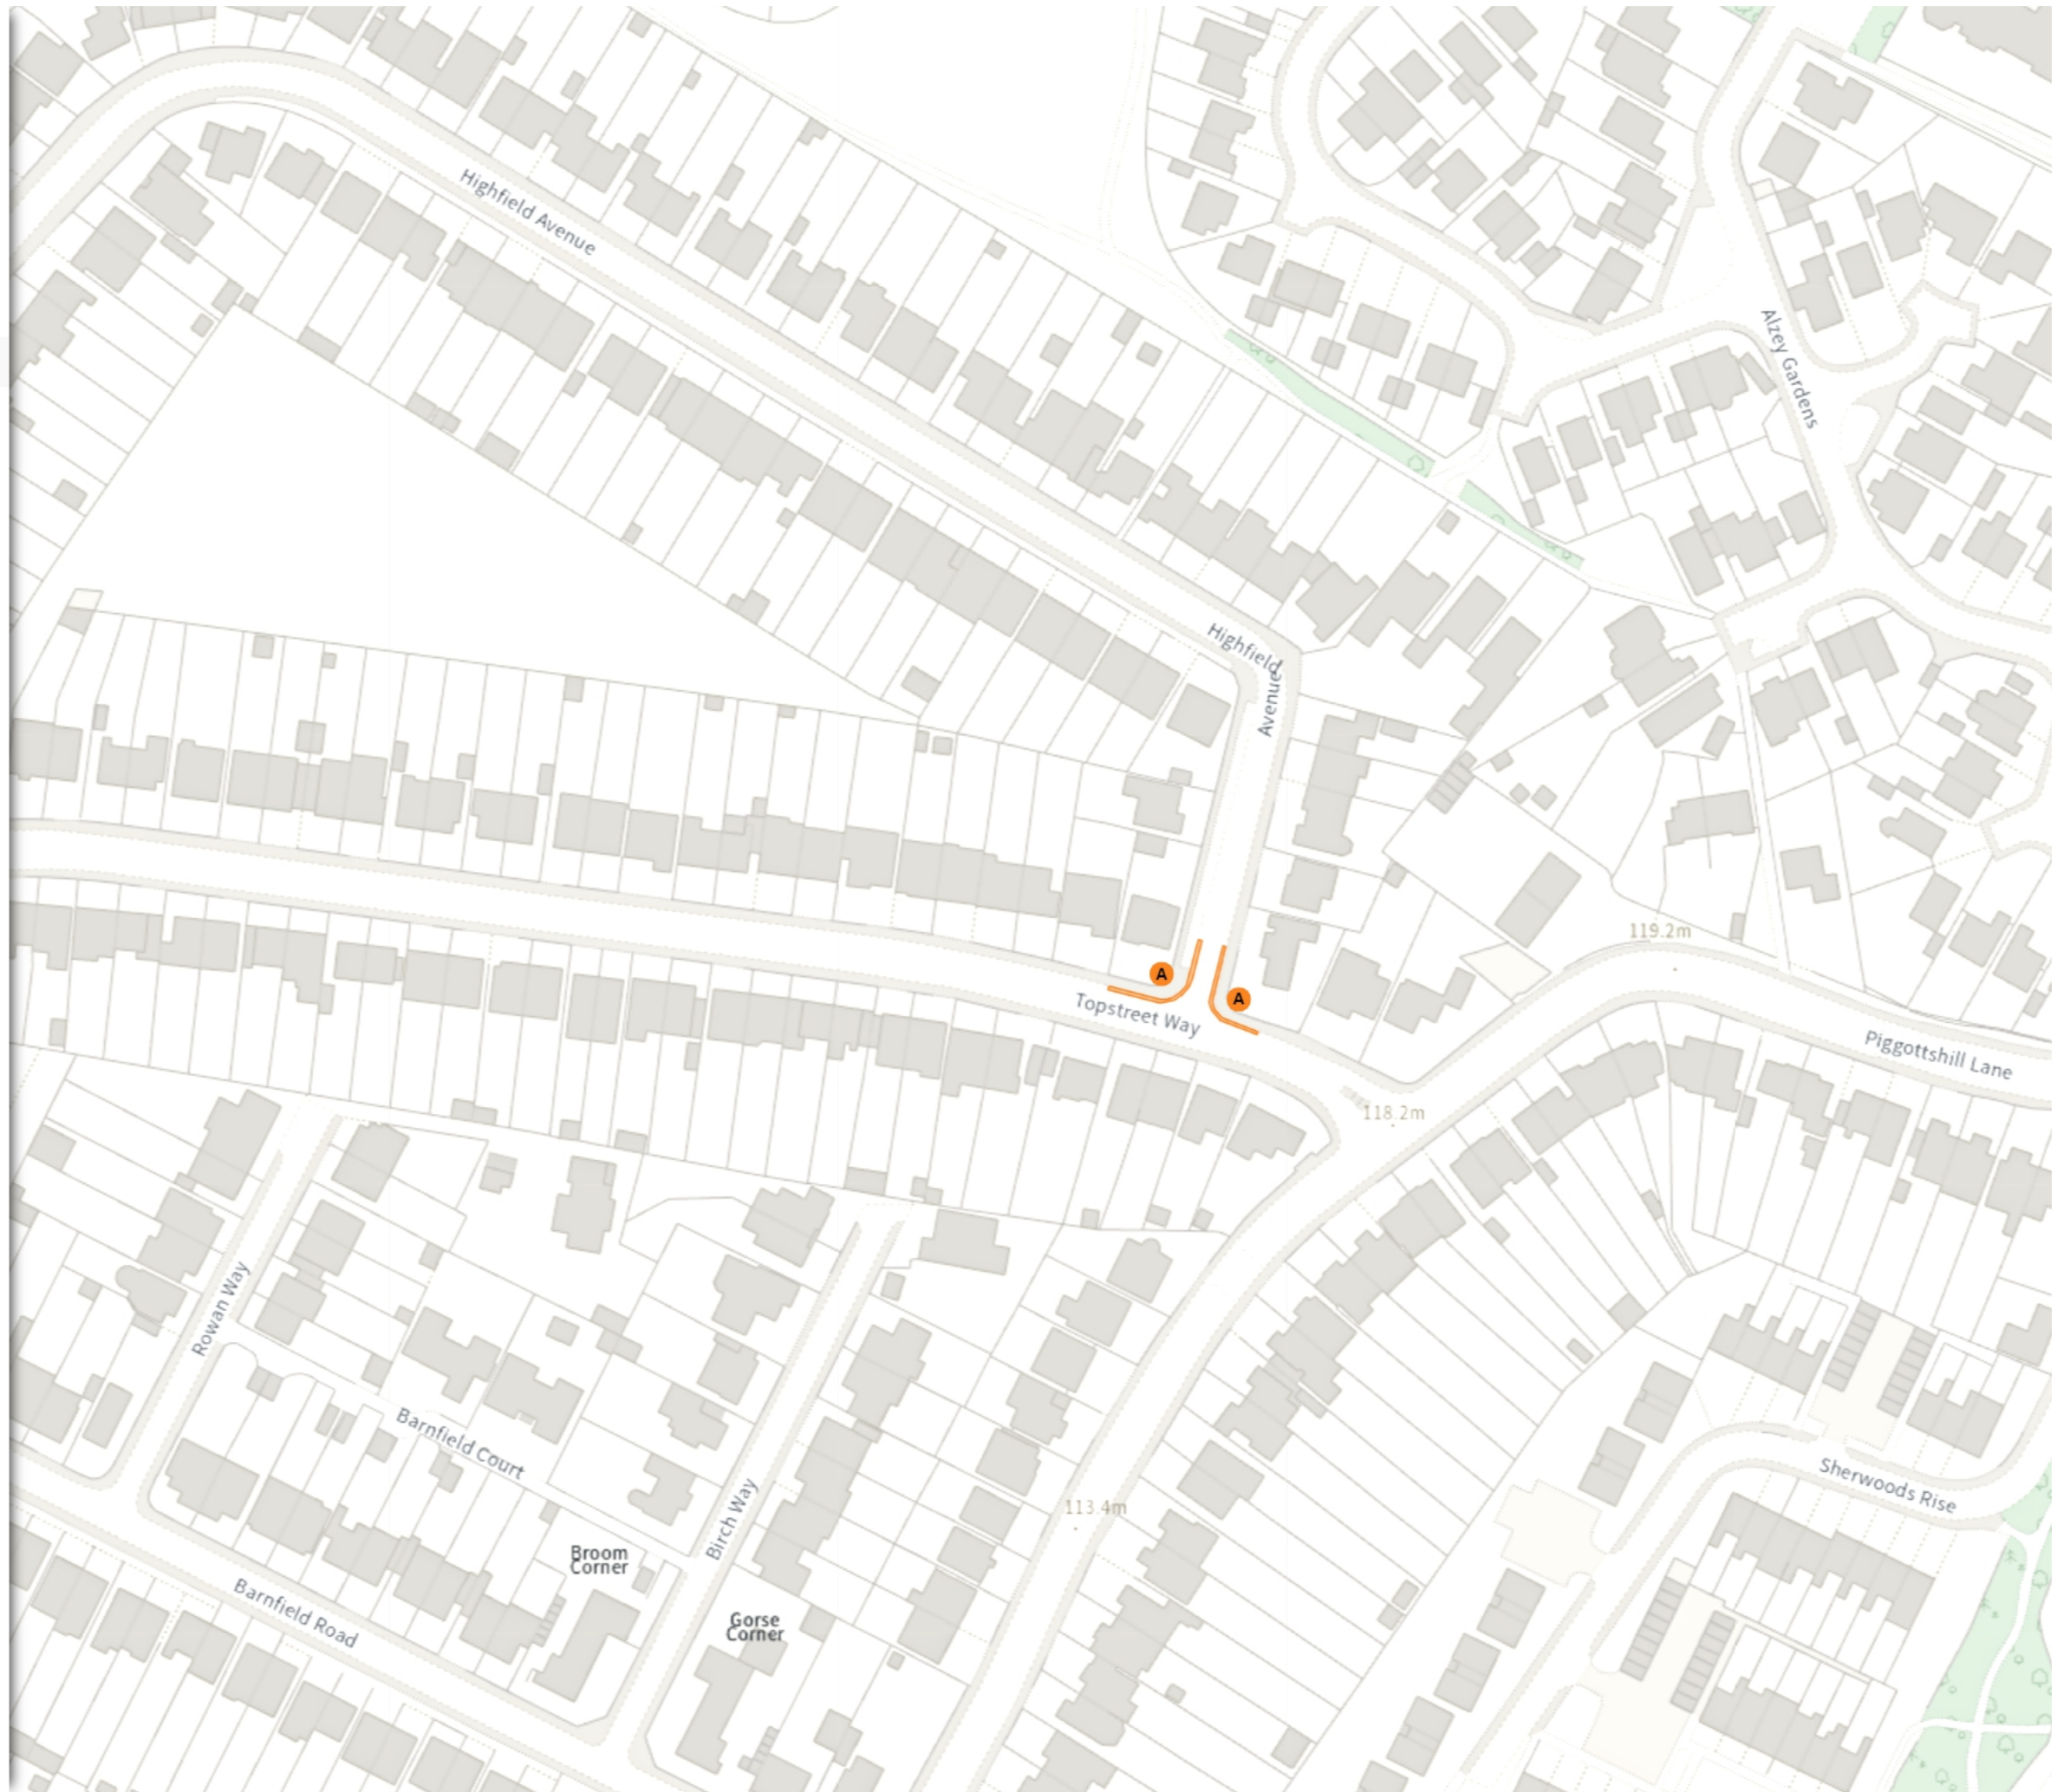

THE CITY AND DISTRICT OF ST ALBANS
CONTROL OF PARKING ORDER 2023 (WAITING
RESTRICTIONS) AMENDMENT 2 ORDER 2024

Map 27 of 38 Made 12/09/24

ADDED

No waiting at any time

At all times

Scale: 1:1250 0 20 40 60m

NW 514317.038, 213954.358 SE 514756.602, 213587.953

© Crown copyright and database rights 2024 Ordnance Survey.
You are not permitted to copy, sub-license, distribute or sell any of this
data to third parties in any form. Licence number 100018953