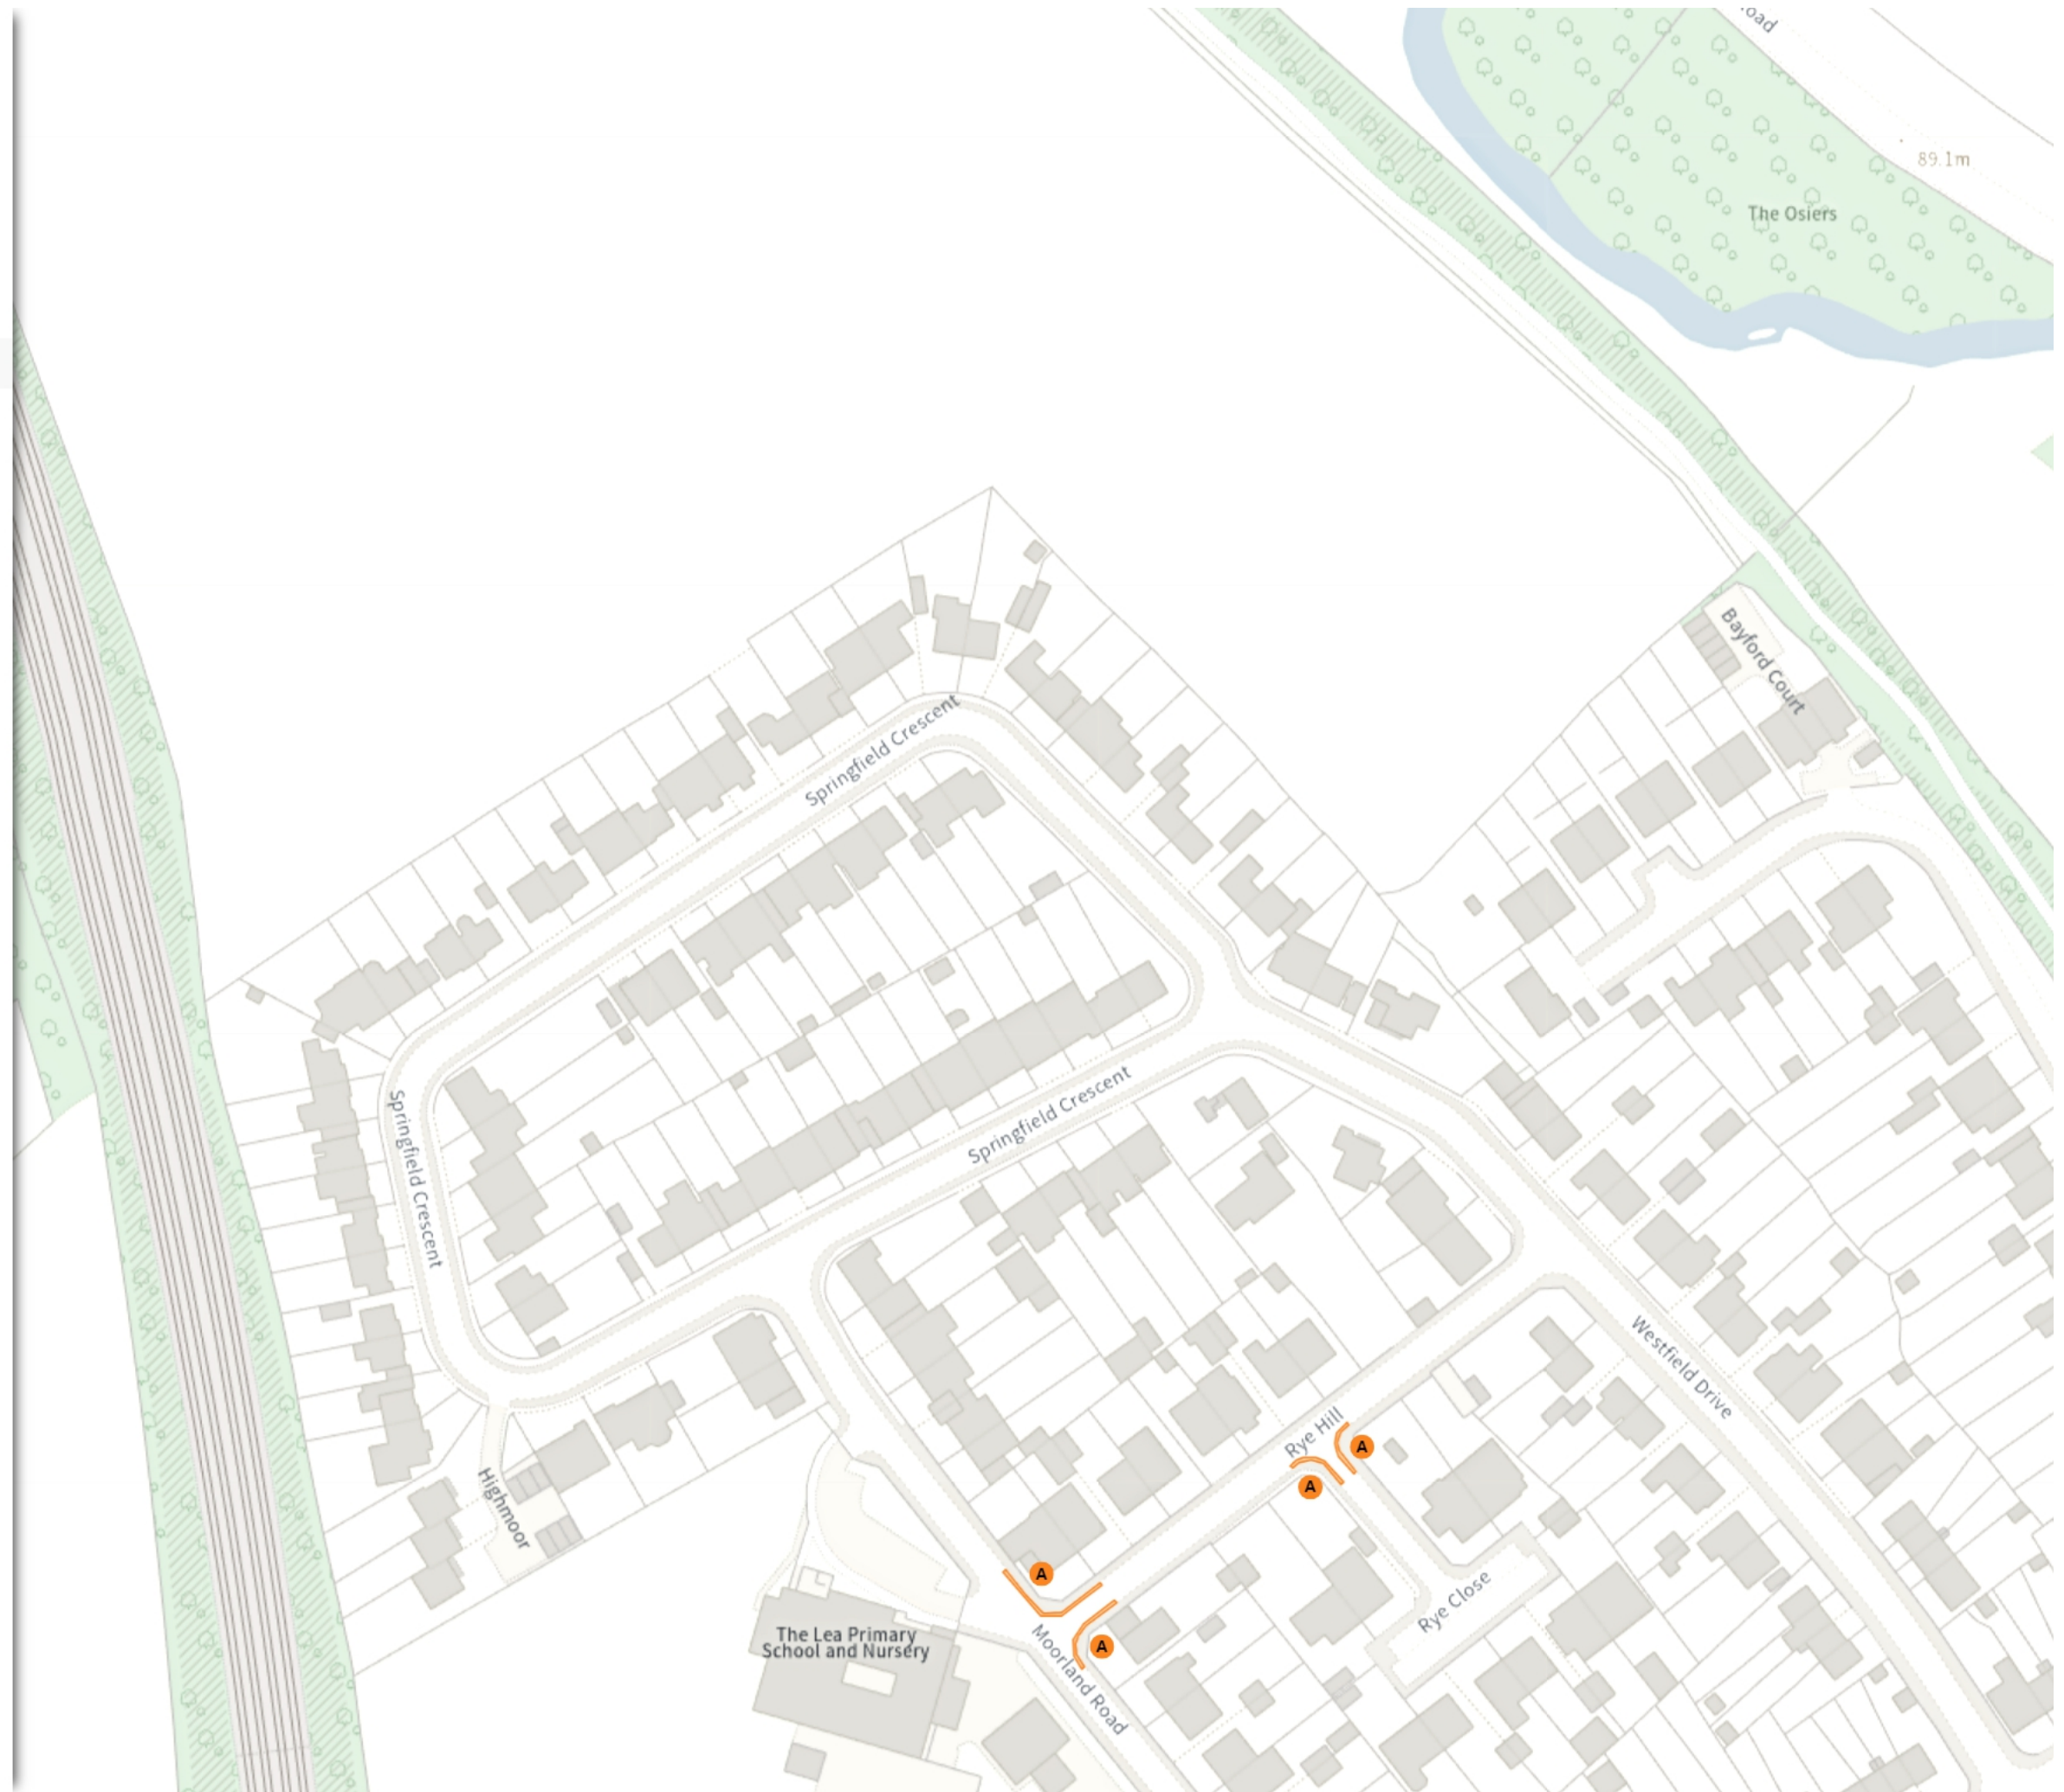

Static Order Guide

Map page indicator

Shows current map number against total and indicates if the legend is split over multiple pages eg. 2a, 2b, 2c

Change type

Indicates whether restrictions have been Added, Modified or Removed

Map 1 of 38 Made 12/09/24

ADDED

 No waiting at any time

 At all times

Scale: 1:1250 0 20 40 60m

NW 513360.324, 216167.54 SE 513799.627, 215801.221

© Crown copyright and database rights 2024 Ordnance Survey.
You are not permitted to copy, sub-license, distribute or sell any of this
data to third parties in any form. Licence number 100018953