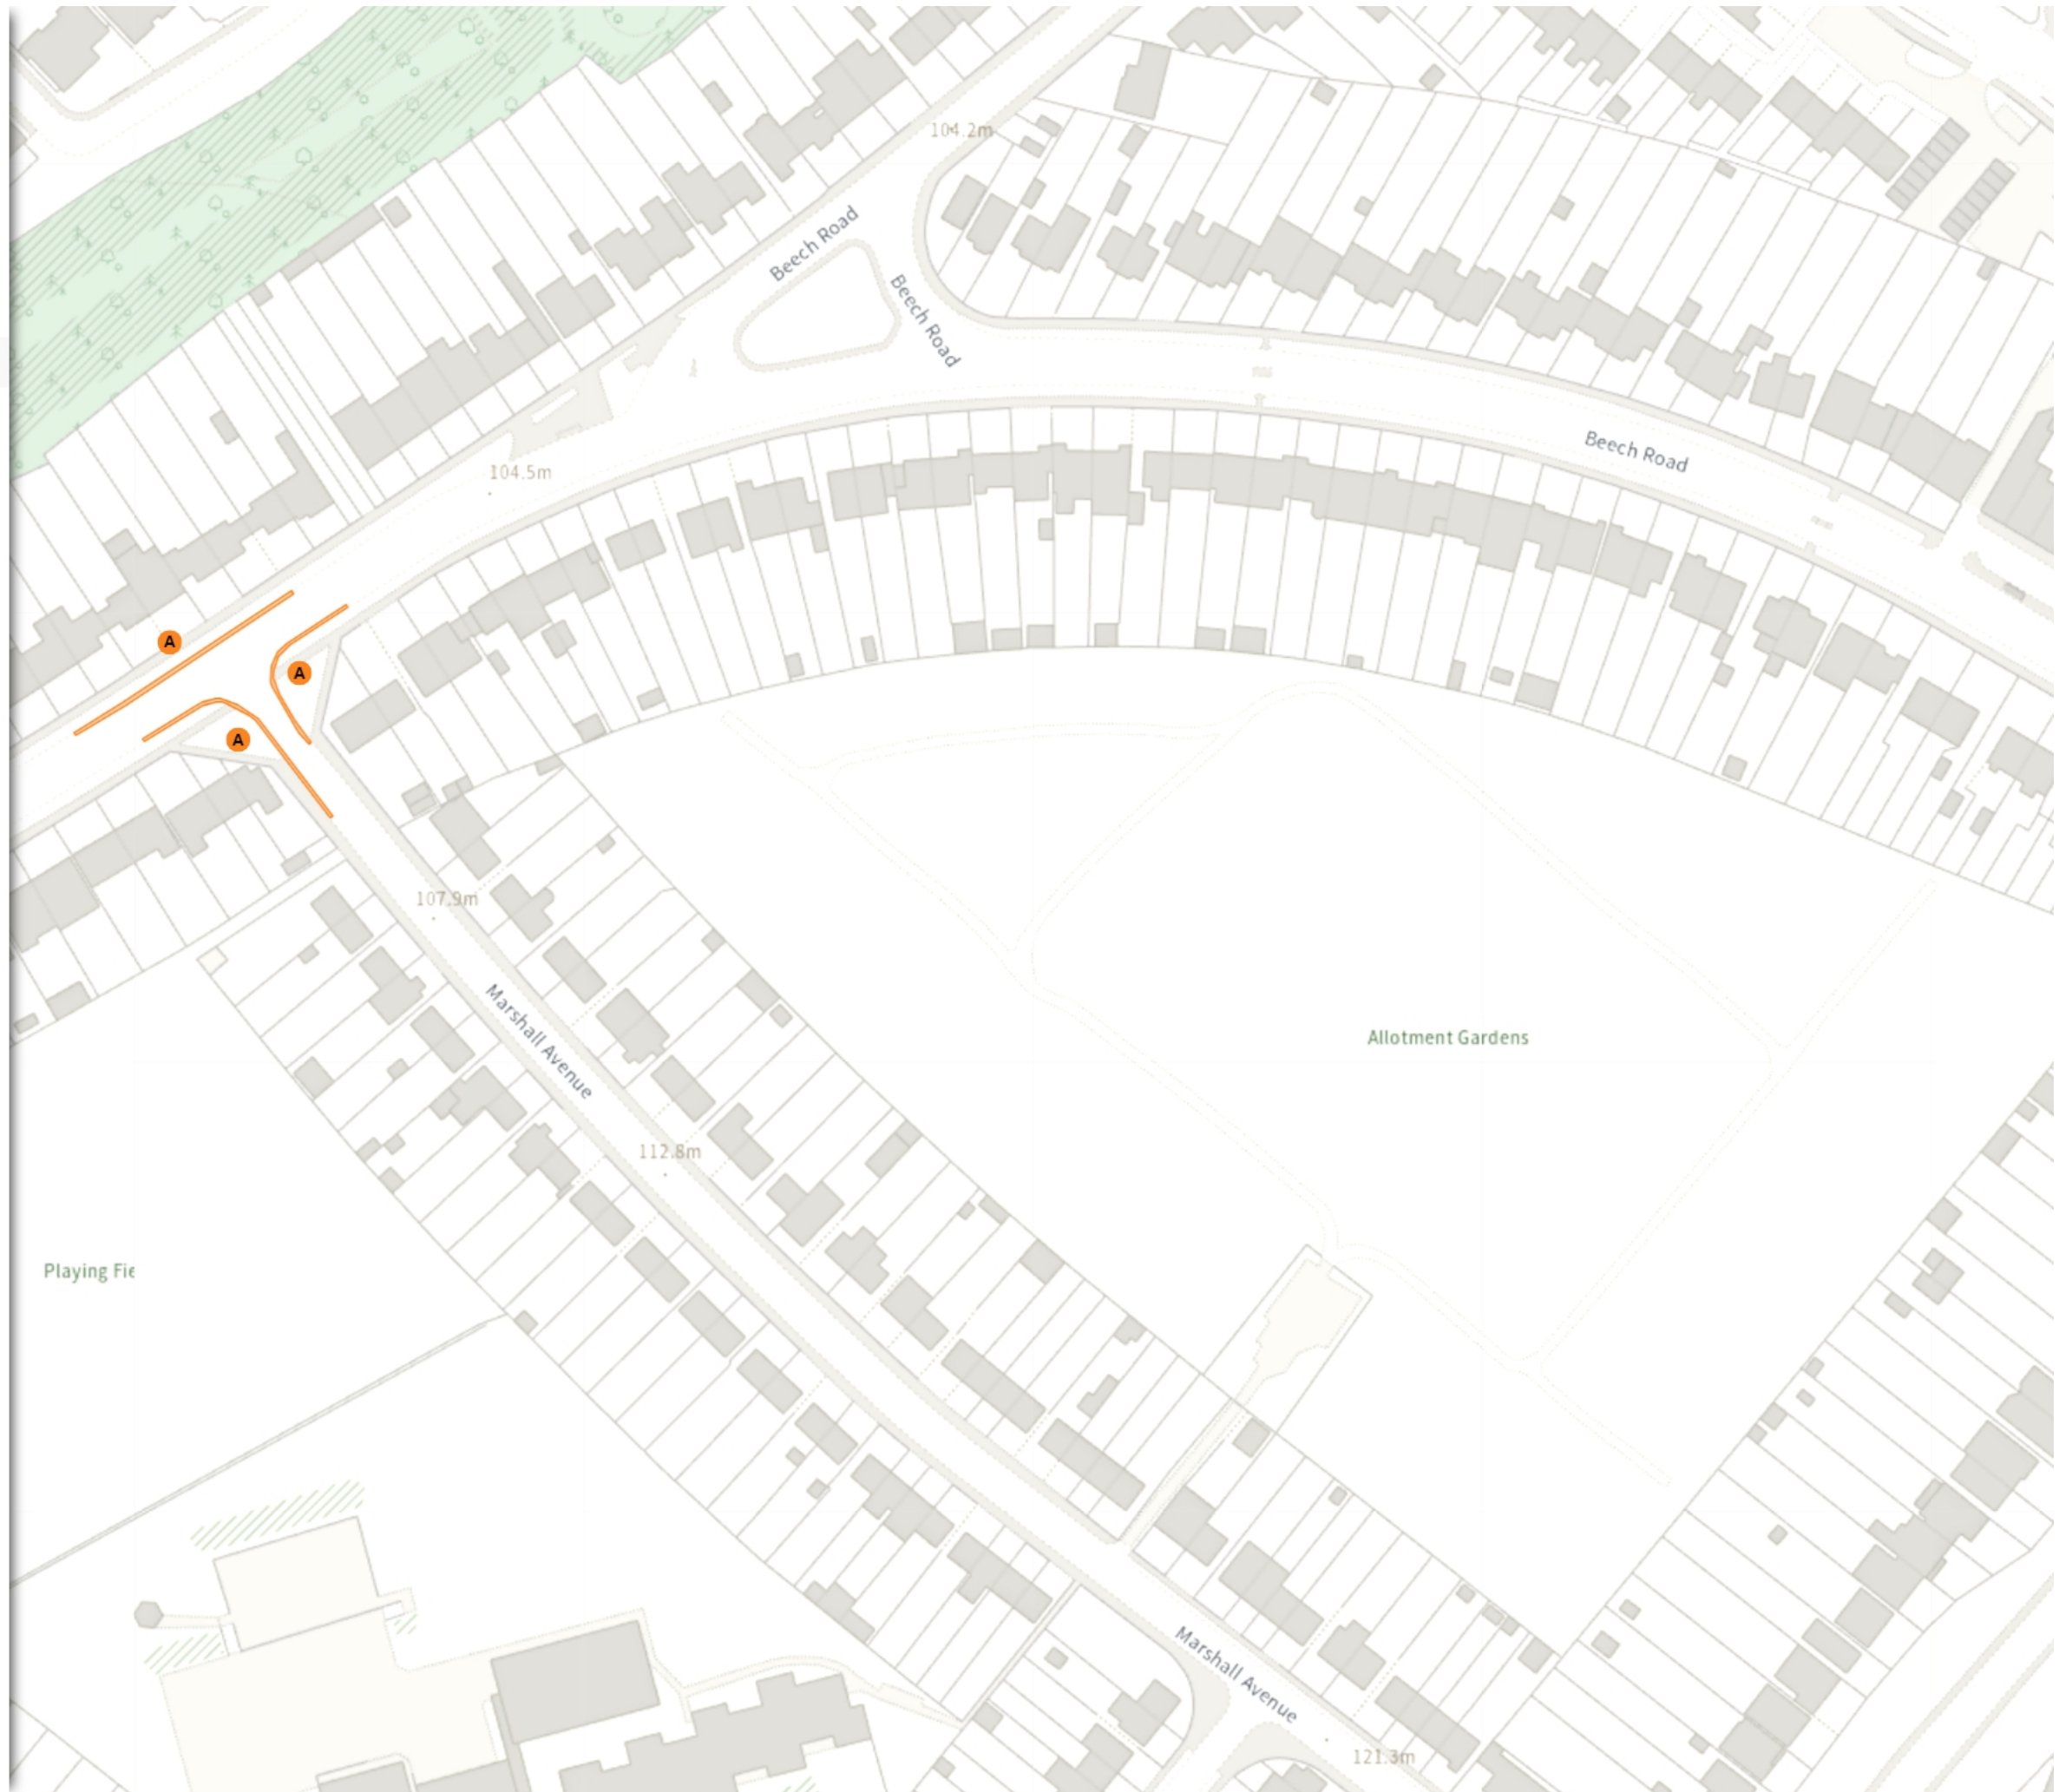

Map 8 of 38 Made 12/09/24

ADDED

 No waiting at any time

 At all times

 Scale: 1:1250 0 20 40 60m

NW 515335.929, 209036.743 SE 515775.988, 208670.052

© Crown copyright and database rights 2024 Ordnance Survey.
You are not permitted to copy, sub-license, distribute or sell any of this
data to third parties in any form. Licence number 100018953