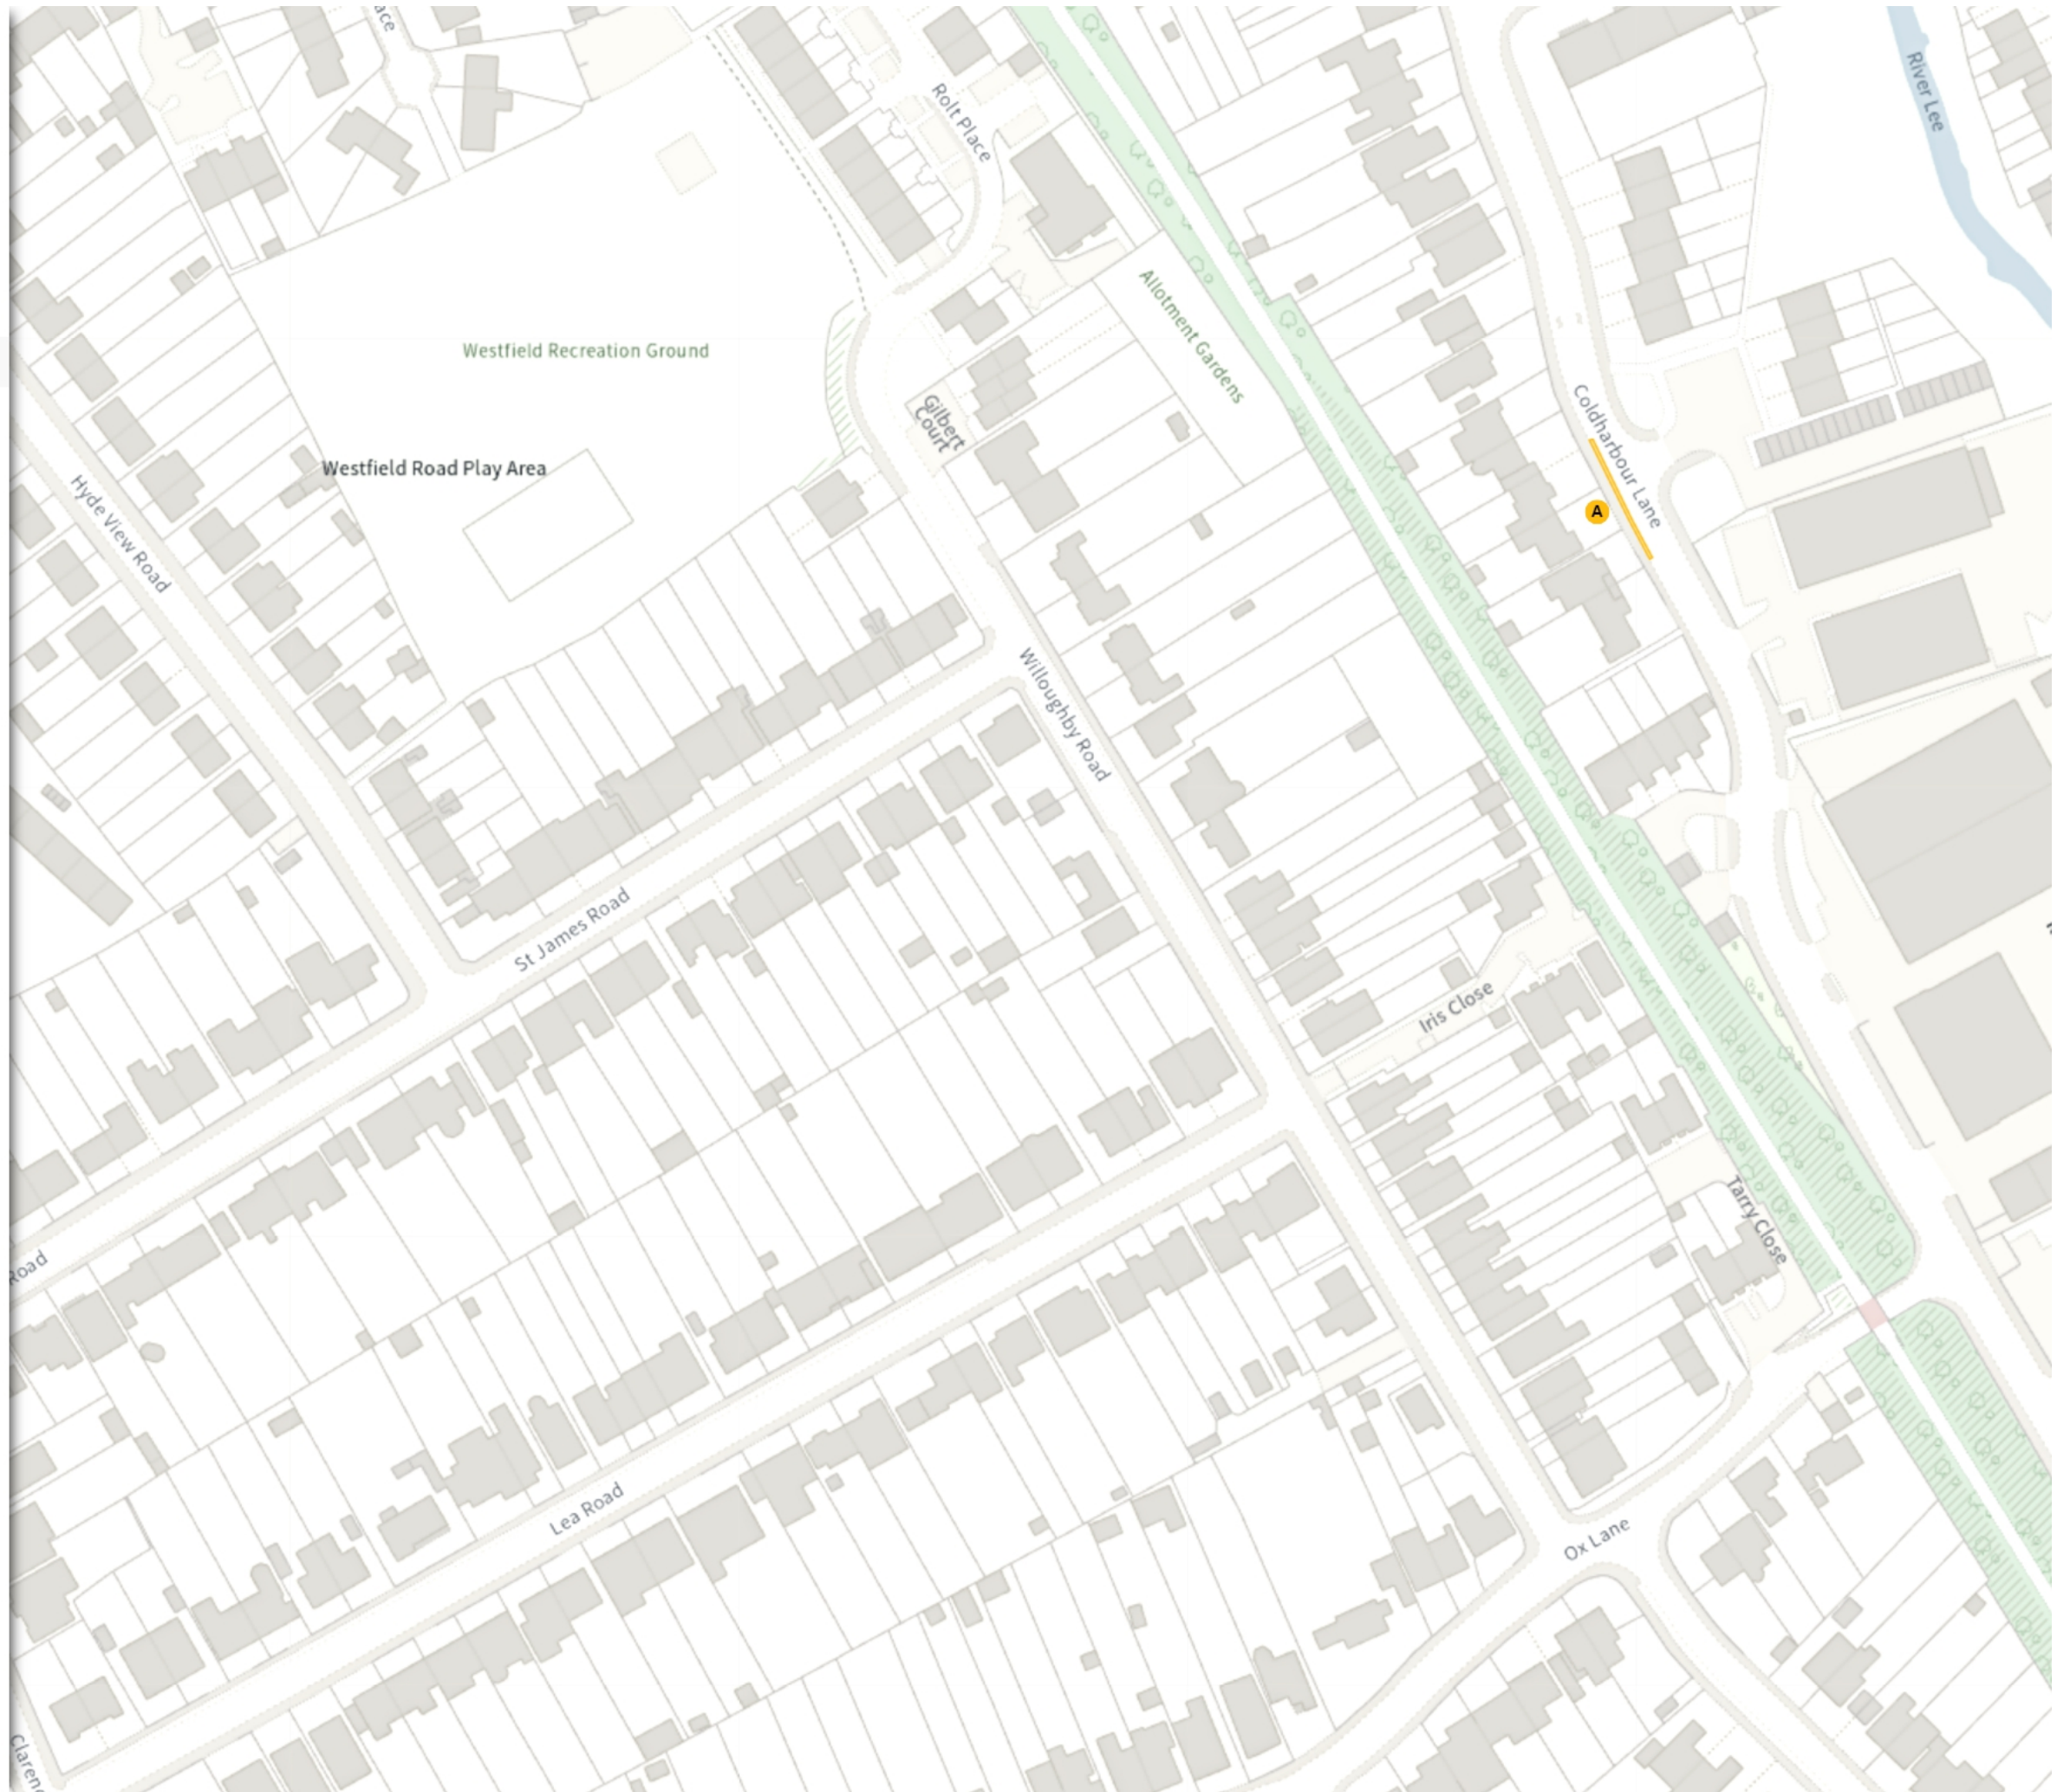

THE CITY AND DISTRICT OF ST ALBANS
CONTROL OF PARKING ORDER 2023 (WAITING
RESTRICTIONS) AMENDMENT 2 ORDER 2024

Map 31 of 38 Made 12/09/24

MODIFIED

No waiting

Mon-Fri 08:00-17:00
Mon-Fri 08:00-17:00

Scale: 1:1250

NW 513729.118, 215746.505 SE 514168.485, 215380.185

© Crown copyright and database rights 2024 Ordnance Survey.
You are not permitted to copy, sub-license, distribute or sell any of this
data to third parties in any form. Licence number 100018953