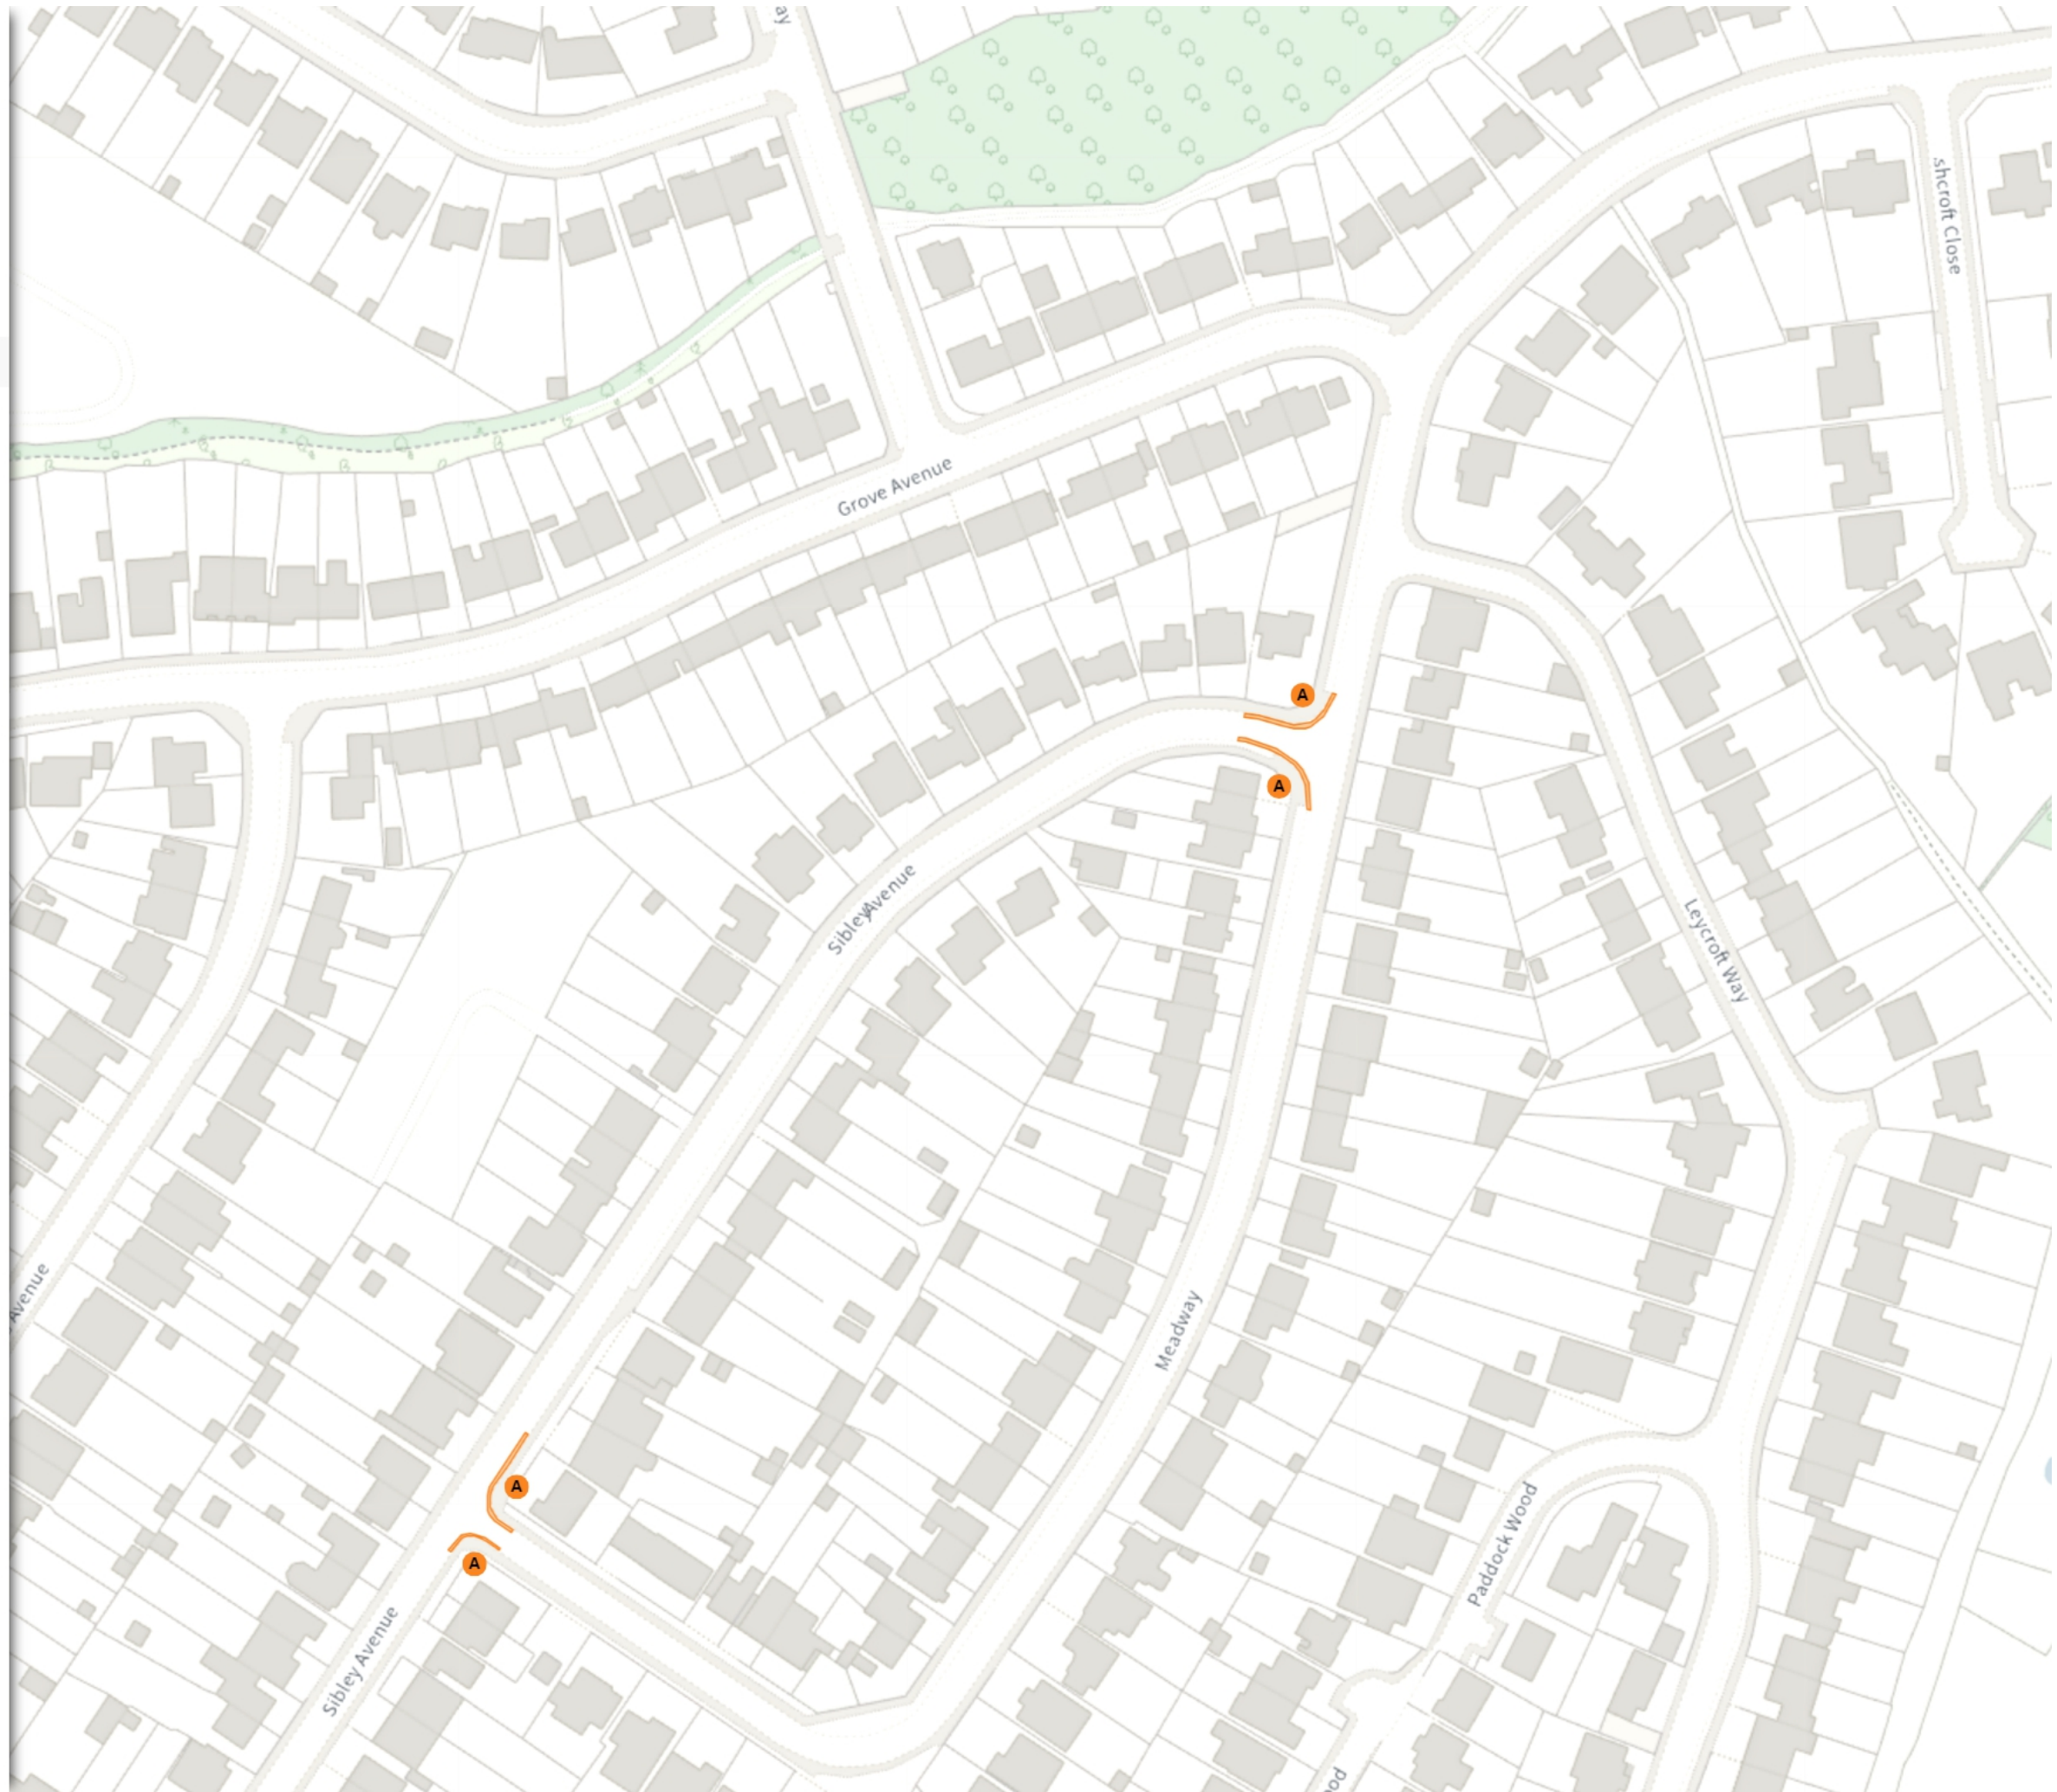

 At all times

REMOVED

 No waiting at any time

 At all times

Scale: 1:1250 

NW 516503.308, 207560.348 SE 516943.58, 207193.643

© Crown copyright and database rights 2024 Ordnance Survey.
You are not permitted to copy, sub-license, distribute or sell any of this
data to third parties in any form. Licence number 100018953

NW 514220.875, 214628.913 SE 514660.375, 214262.55

© Crown copyright and database rights 2024 Ordnance Survey.
You are not permitted to copy, sub-license, distribute or sell any of this
data to third parties in any form. Licence number 100018953

THE CITY AND DISTRICT OF ST ALBANS
CONTROL OF PARKING ORDER 2023 (WAITING
RESTRICTIONS) AMENDMENT 2 ORDER 2024

Map 34 of 38 Made 12/09/24

ADDED

 No waiting at any time

 At all times

 Scale: 1:1250 0 20 40 60m