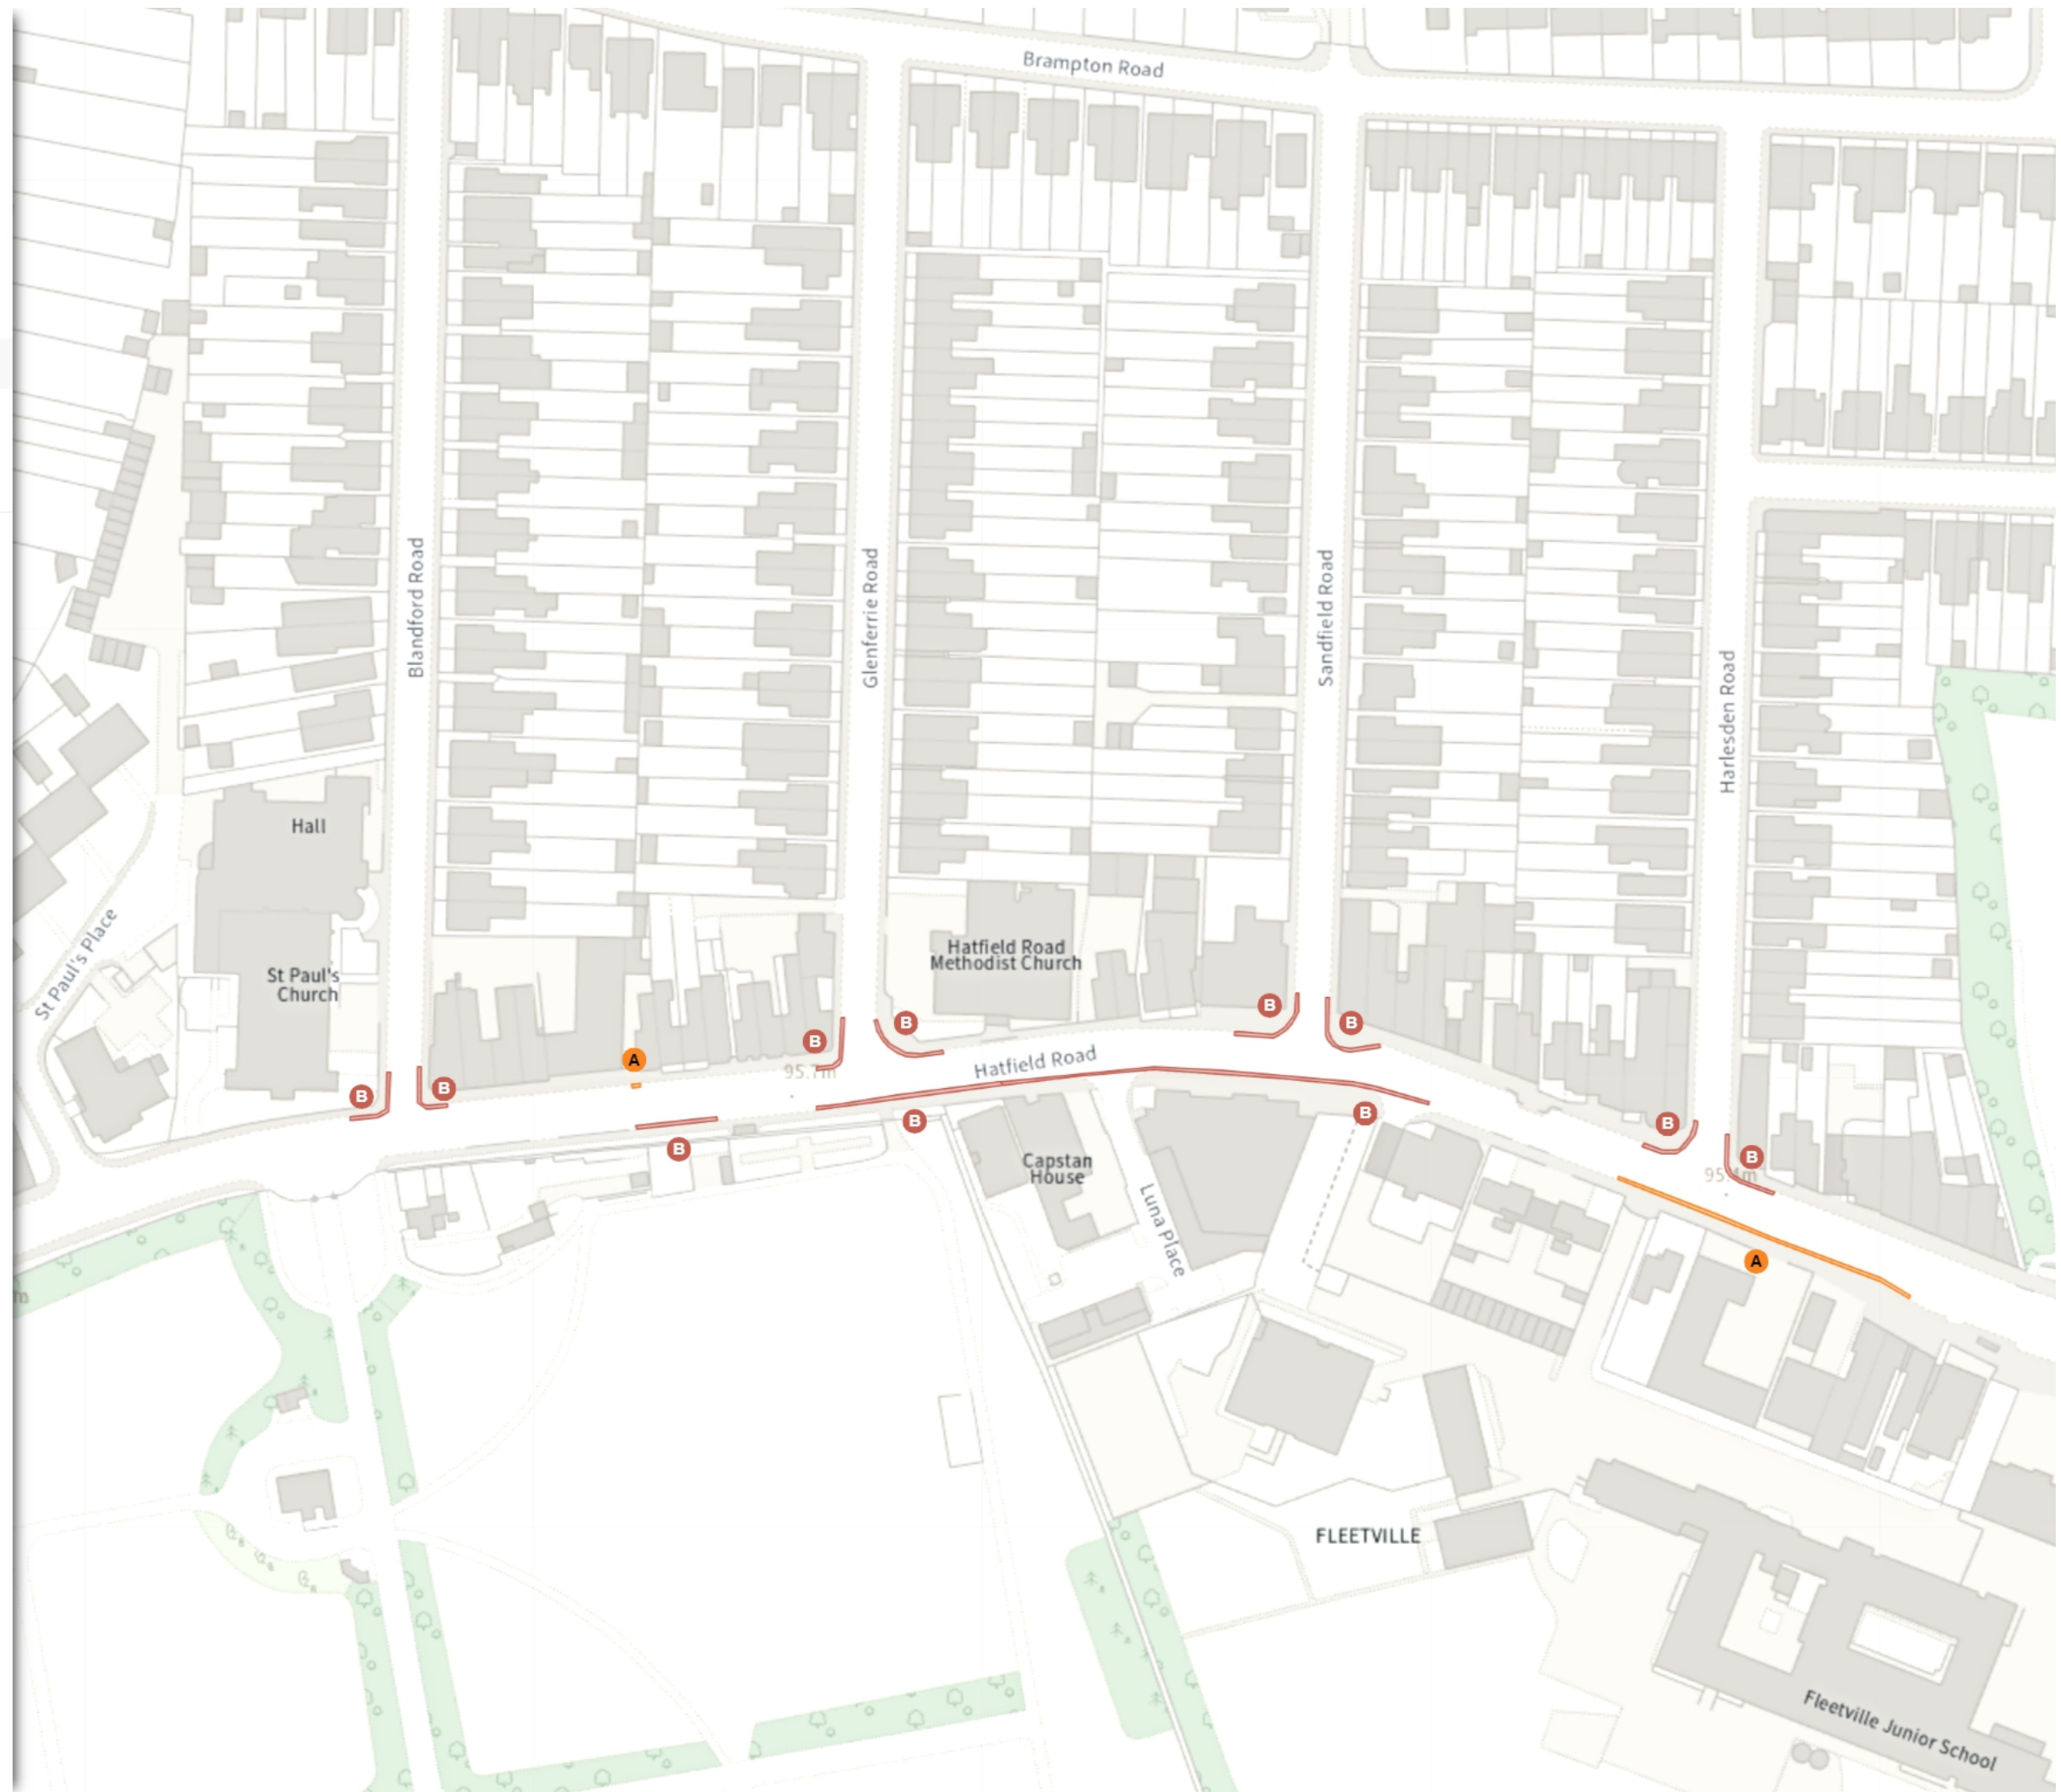

THE CITY AND DISTRICT OF ST ALBANS
CONTROL OF PARKING ORDER 2023 (WAITING
RESTRICTIONS) AMENDMENT 2 ORDER 2024

Map 36 of 38 Made 12/09/24

MODIFIED

No waiting at any time

At all times

Shared

No waiting at any time

At all times

No loading at any time

At all times

Scale: 1:1250

NW 516045.272, 207543.128 SE 516485.51, 207176.383

© Crown copyright and database rights 2024 Ordnance Survey.
You are not permitted to copy, sub-license, distribute or sell any of this
data to third parties in any form. Licence number 100018953