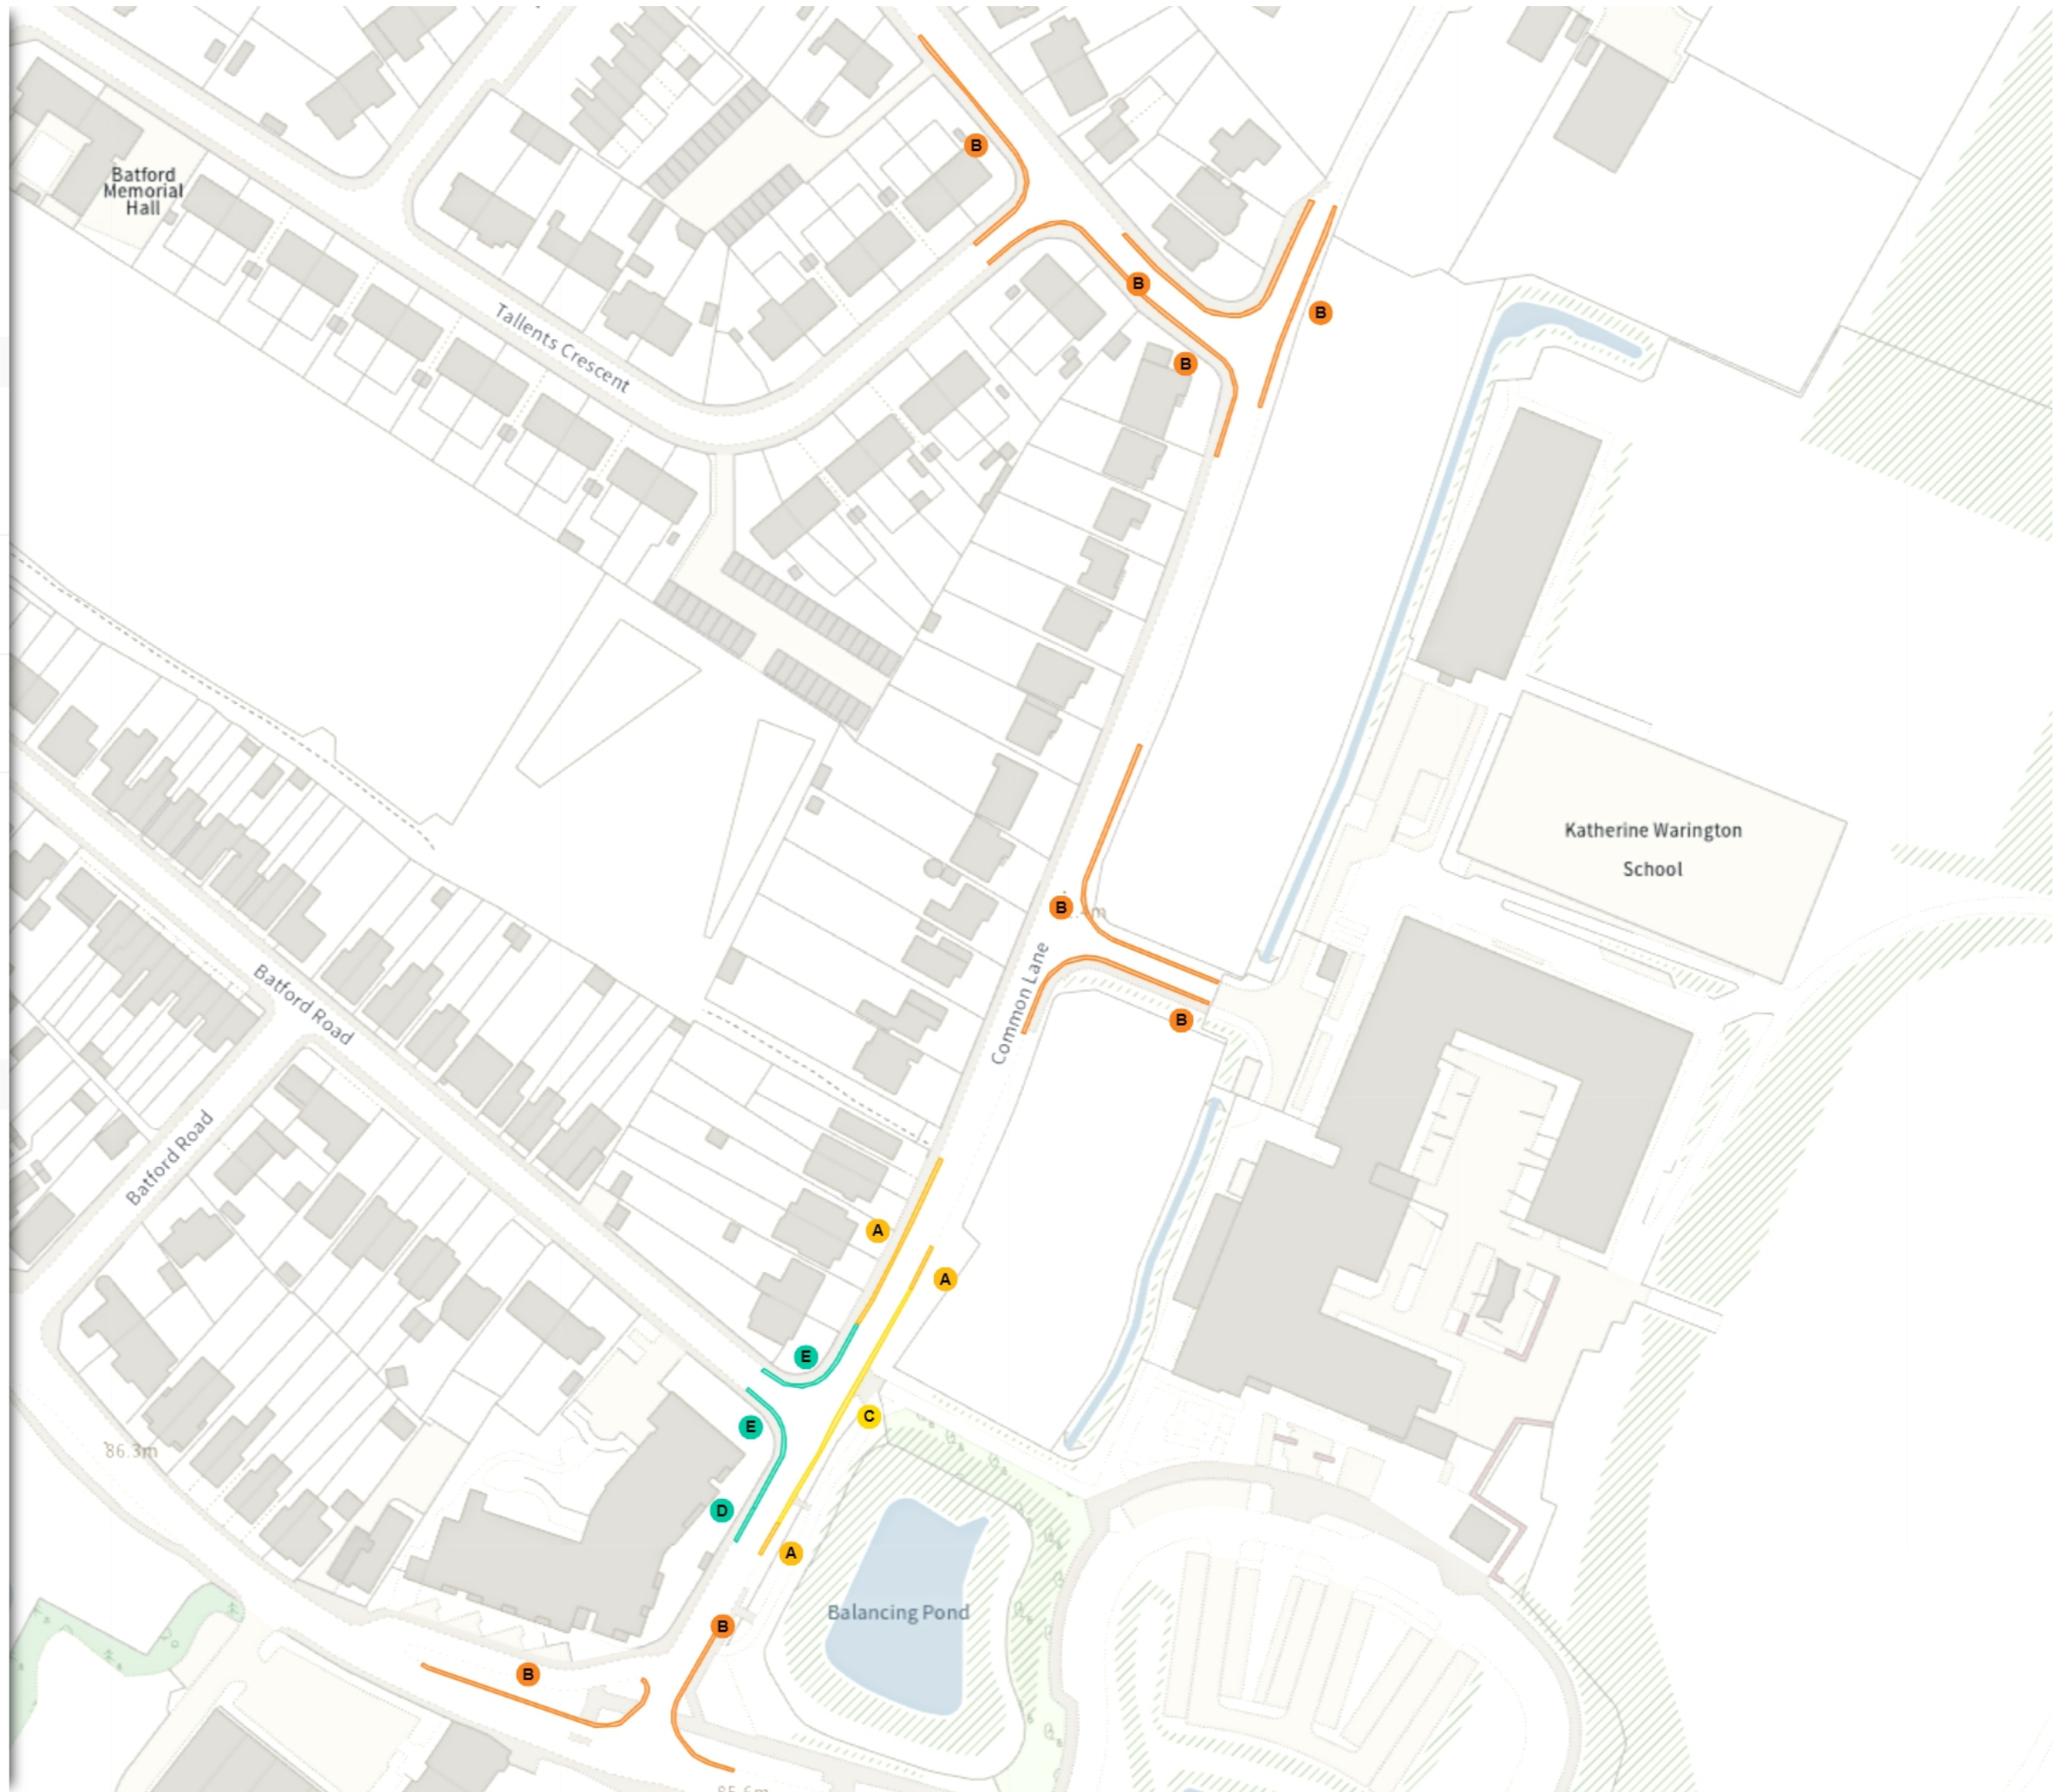

Shared

E No waiting at any time
At all times

No loading

Mon-Fri 08:00-09:30
Mon-Fri 14:30-16:00

Scale: 1:1250 0 20 40 60m

NW 514722.407, 215361.992 SE 515161.883, 214995.727

© Crown copyright and database rights 2024 Ordnance Survey.
You are not permitted to copy, sub-license, distribute or sell any of this
data to third parties in any form. Licence number 100018953