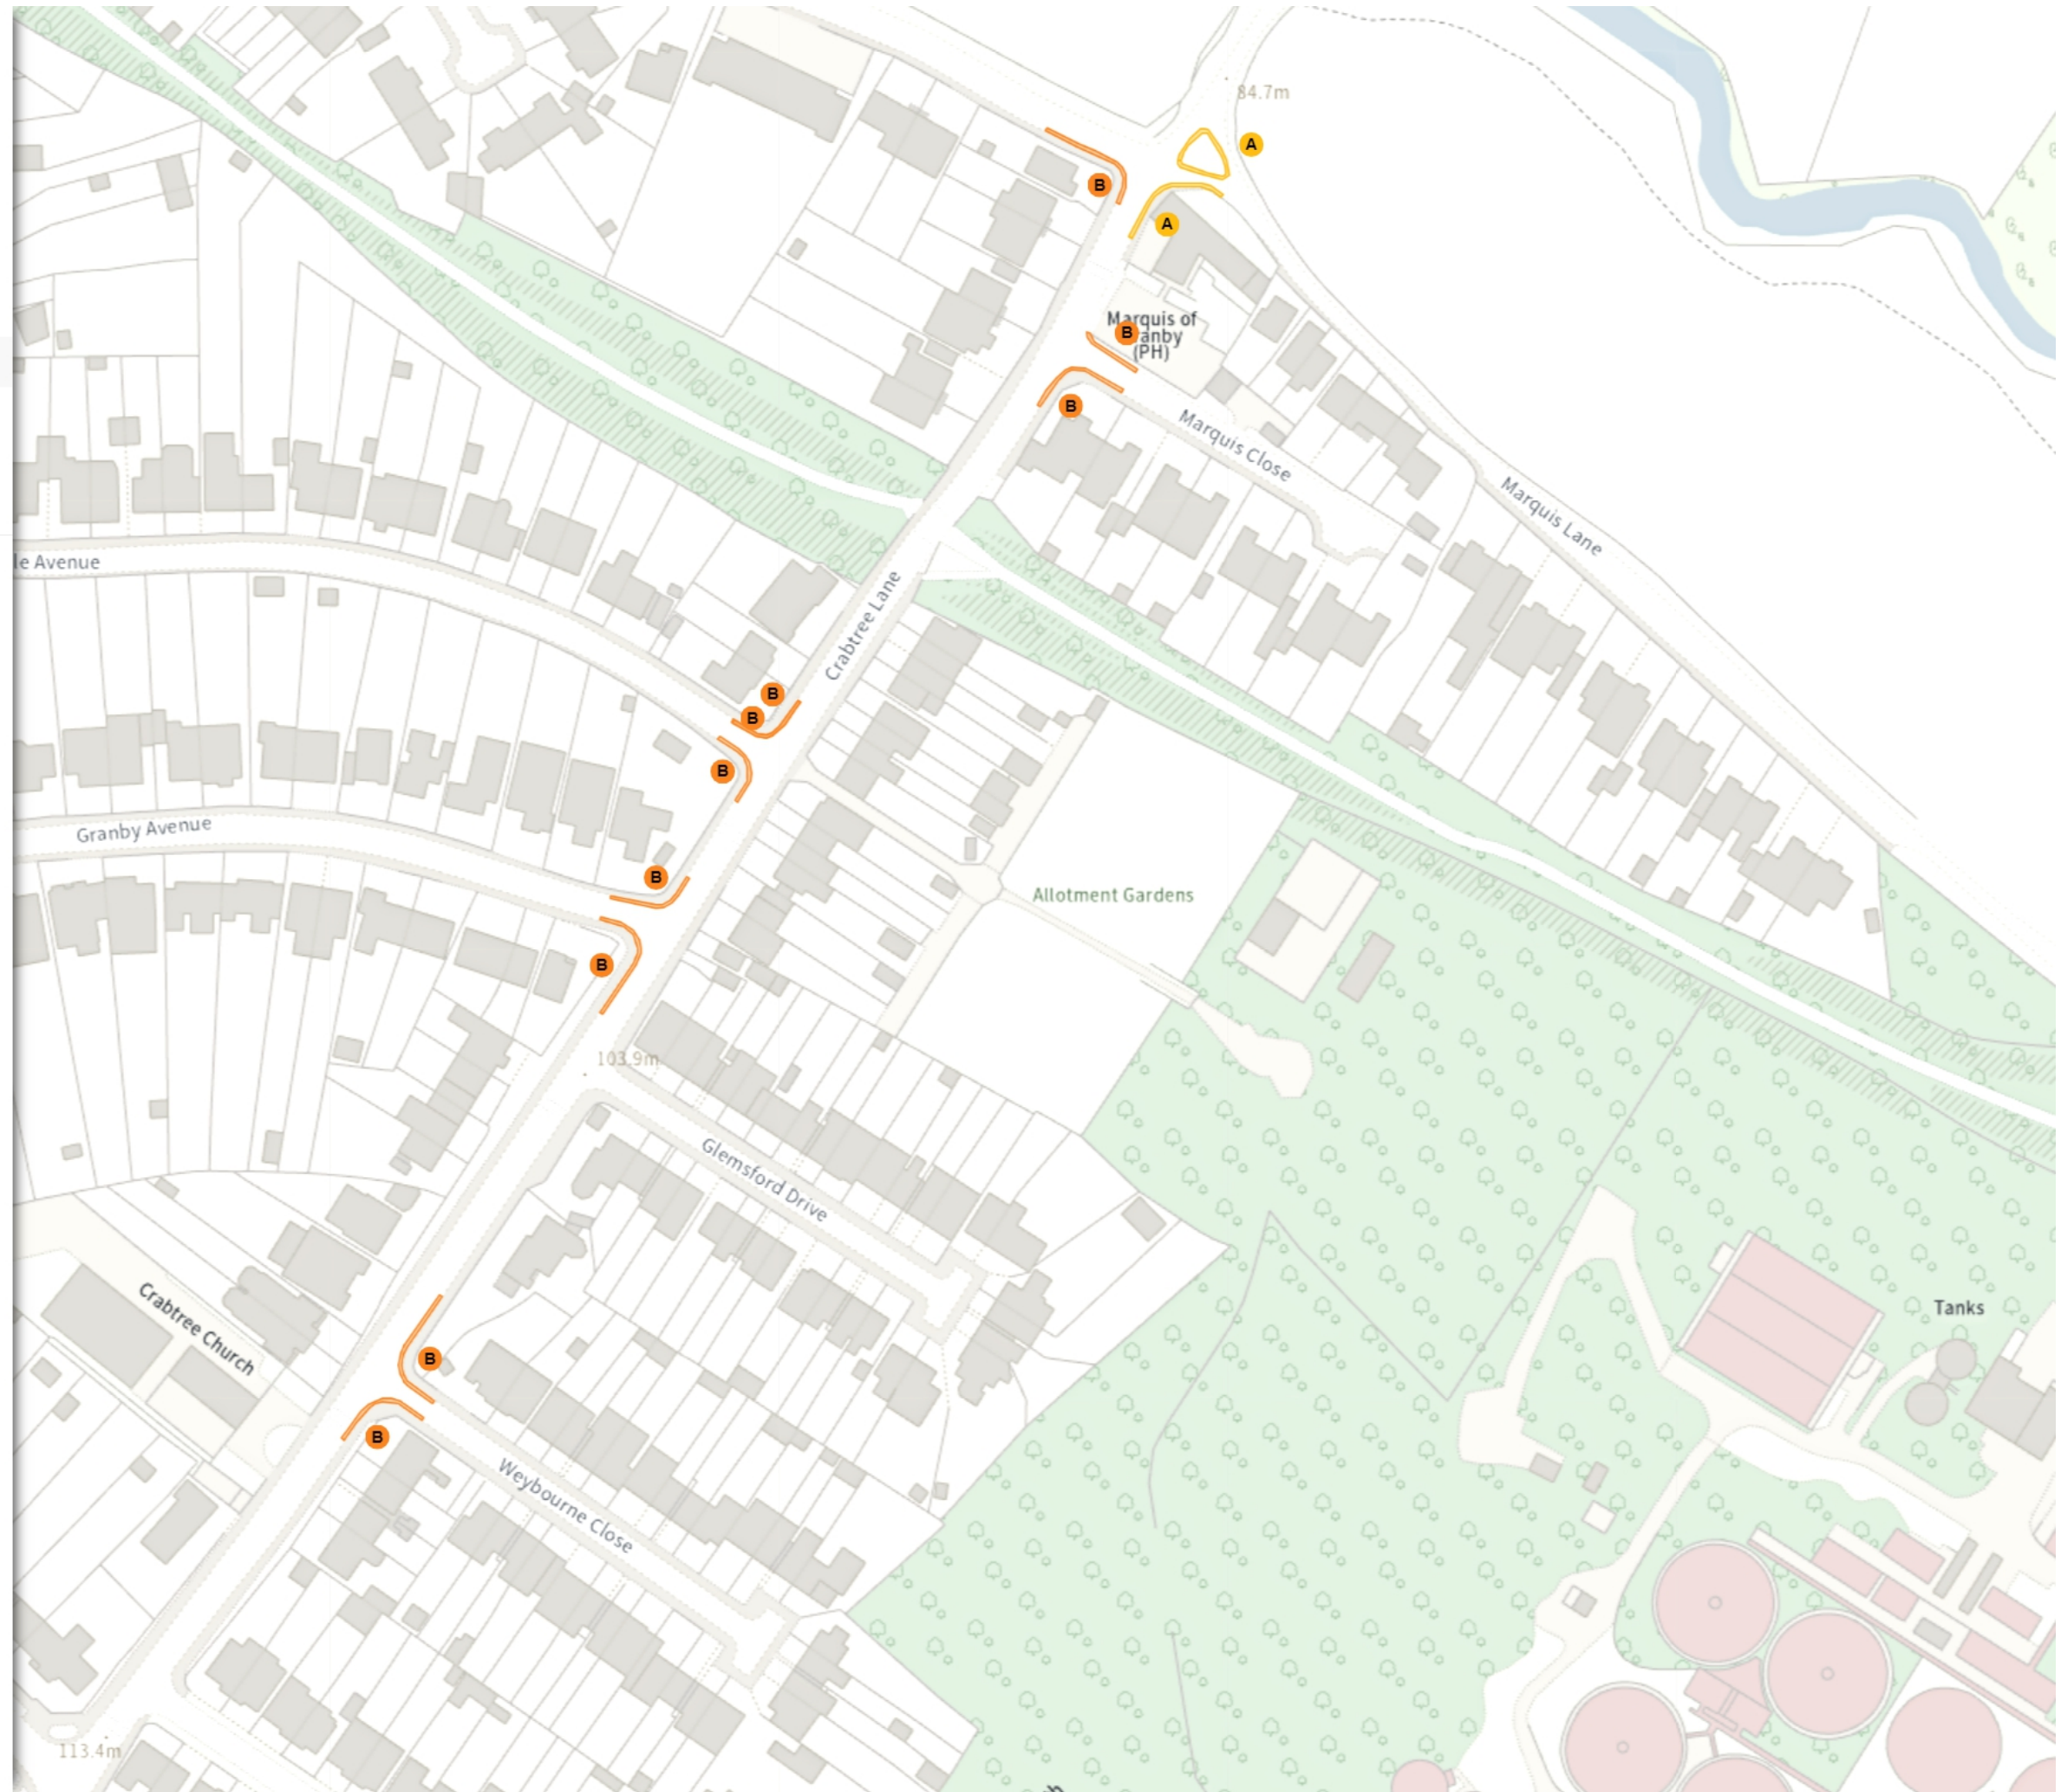

THE CITY AND DISTRICT OF ST ALBANS
CONTROL OF PARKING ORDER 2023 (WAITING
RESTRICTIONS) AMENDMENT 2 ORDER 2024

Map 25 of 38 Made 12/09/24

ADDED

- No waiting
- A Mon-Fri 08:00-09:30
  Mon-Fri 14:30-16:00
- No waiting at any time
- B At all times

Scale: 1:1250 0 20 40 60m

NW 514593.949, 214855.83 SE 515033.458, 214489.516

© Crown copyright and database rights 2024 Ordnance Survey.
You are not permitted to copy, sub-license, distribute or sell any of this
data to third parties in any form. Licence number 100018953