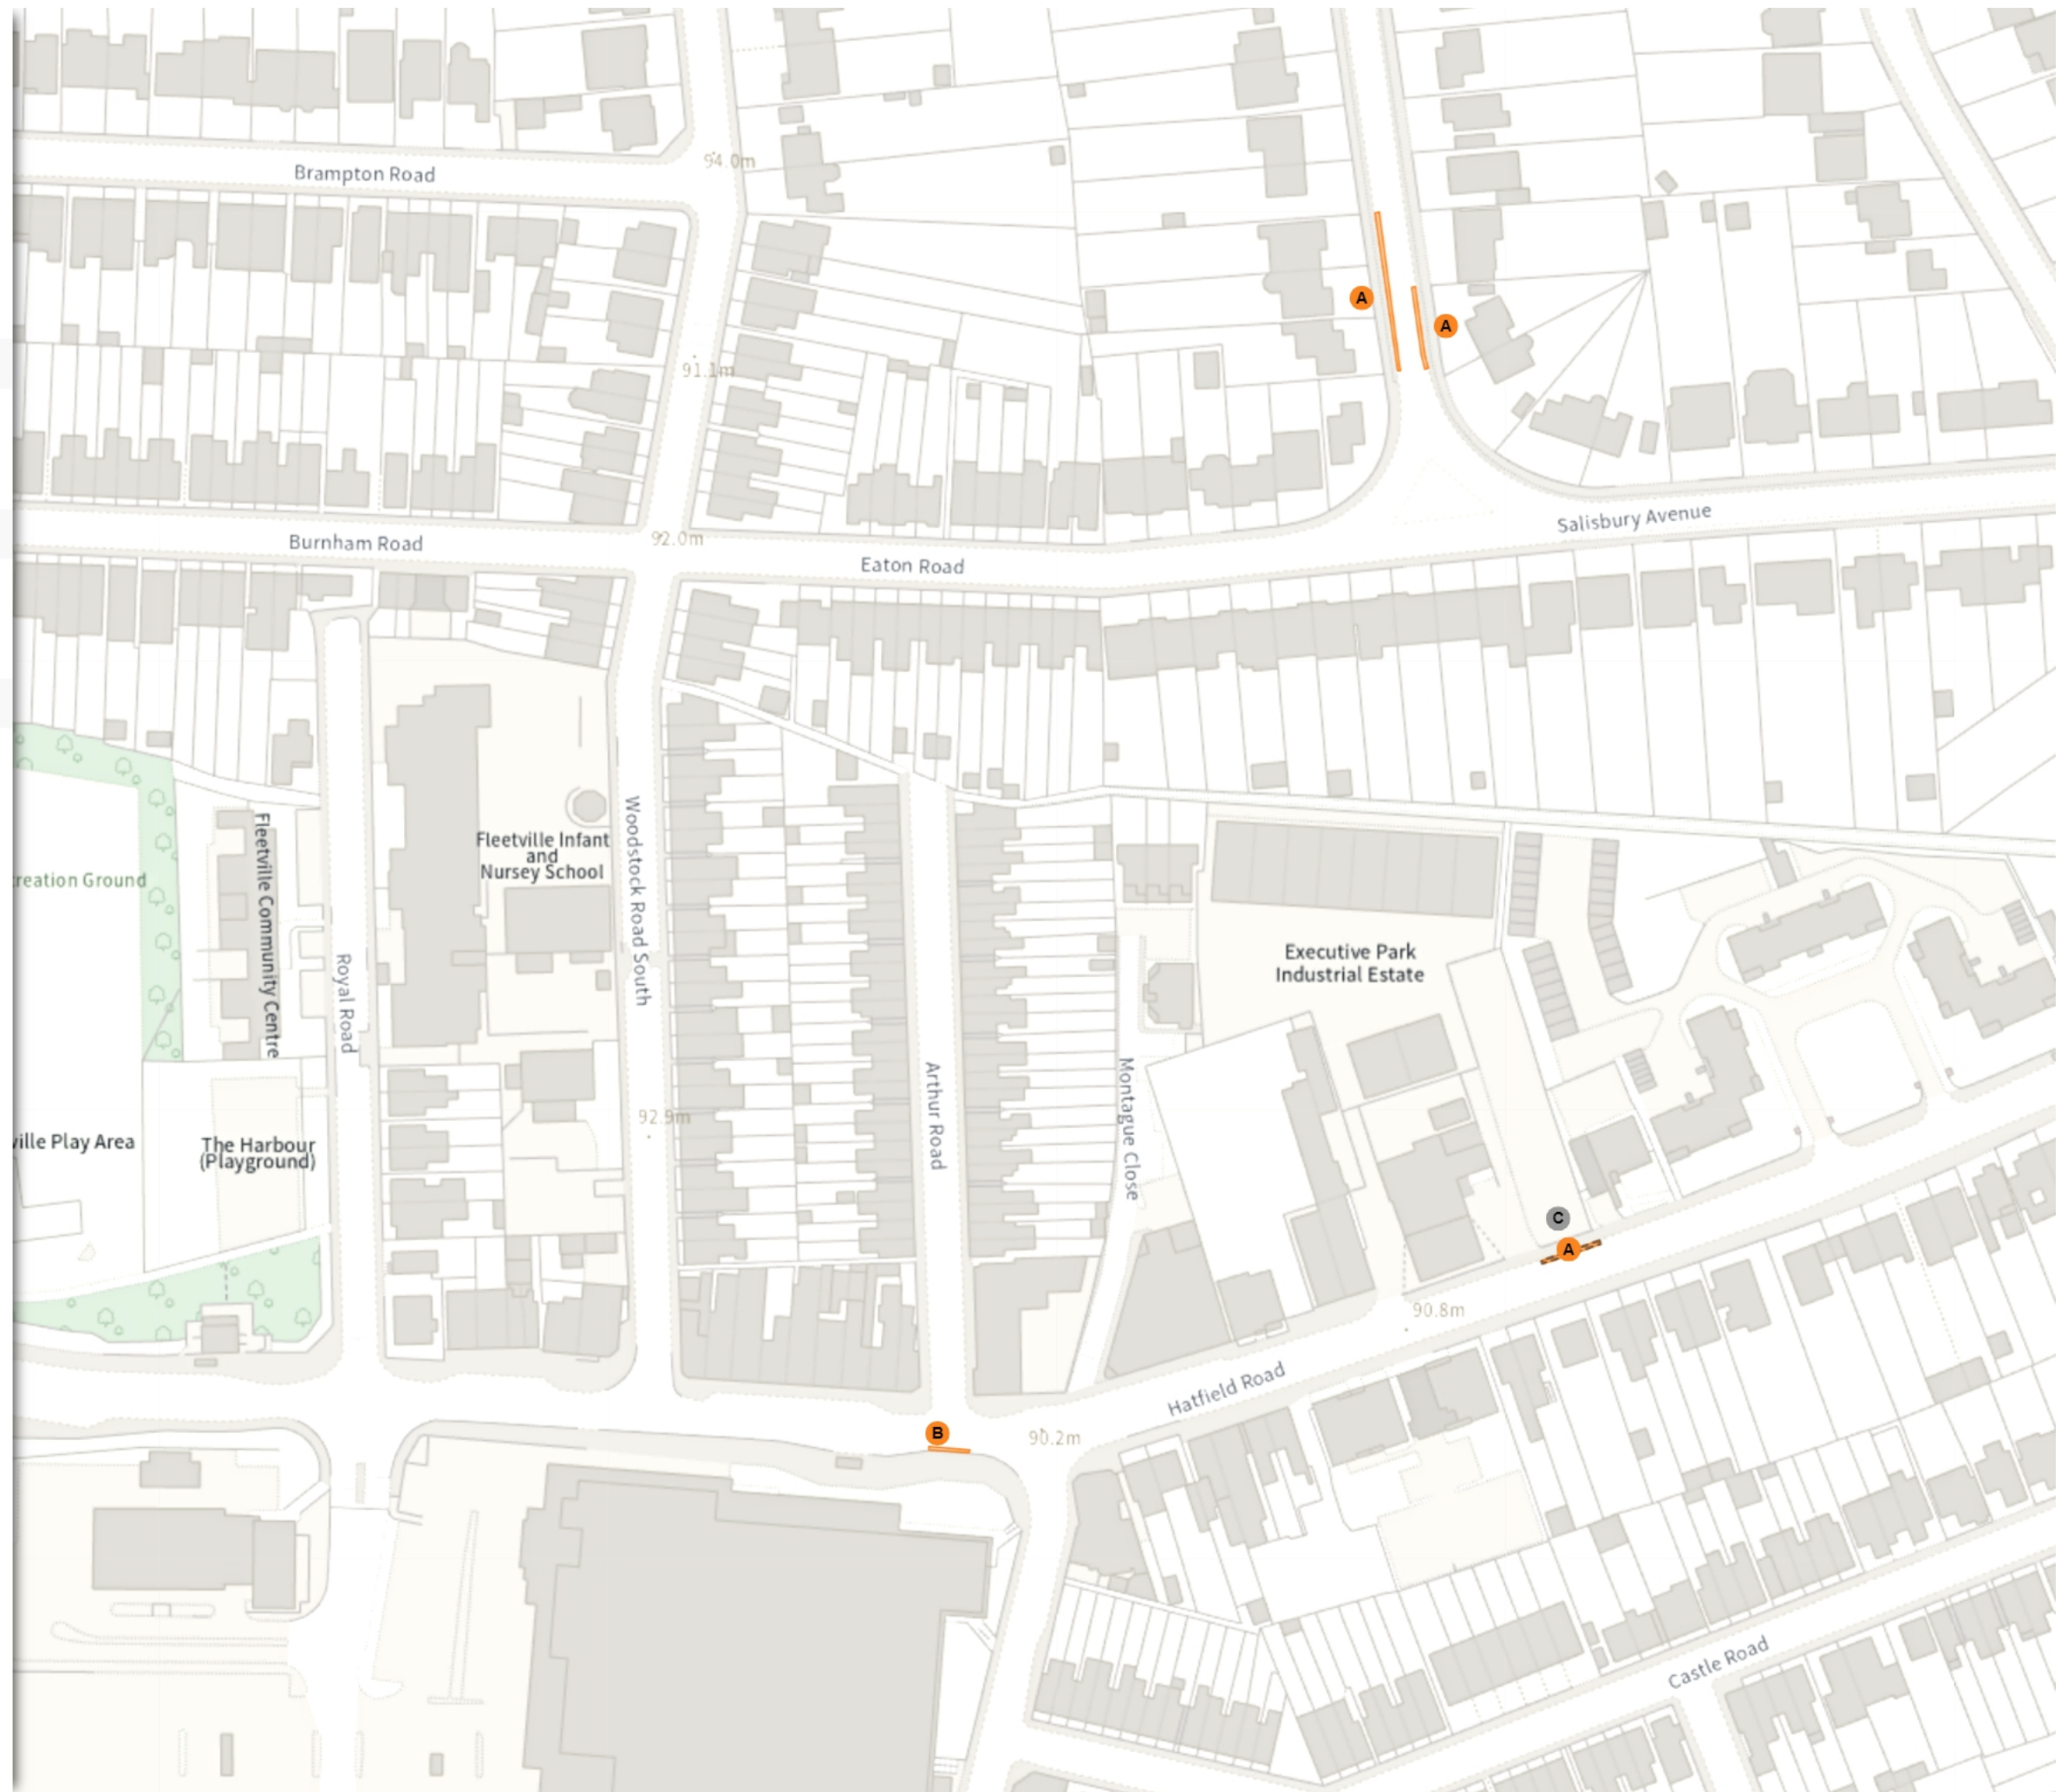

 At all times

REMOVED

 No waiting at any time

 At all times

Scale: 1:1250 

NW 516503.308, 207560.348 SE 516943.58, 207193.643

© Crown copyright and database rights 2024 Ordnance Survey.
You are not permitted to copy, sub-license, distribute or sell any of this
data to third parties in any form. Licence number 100018953