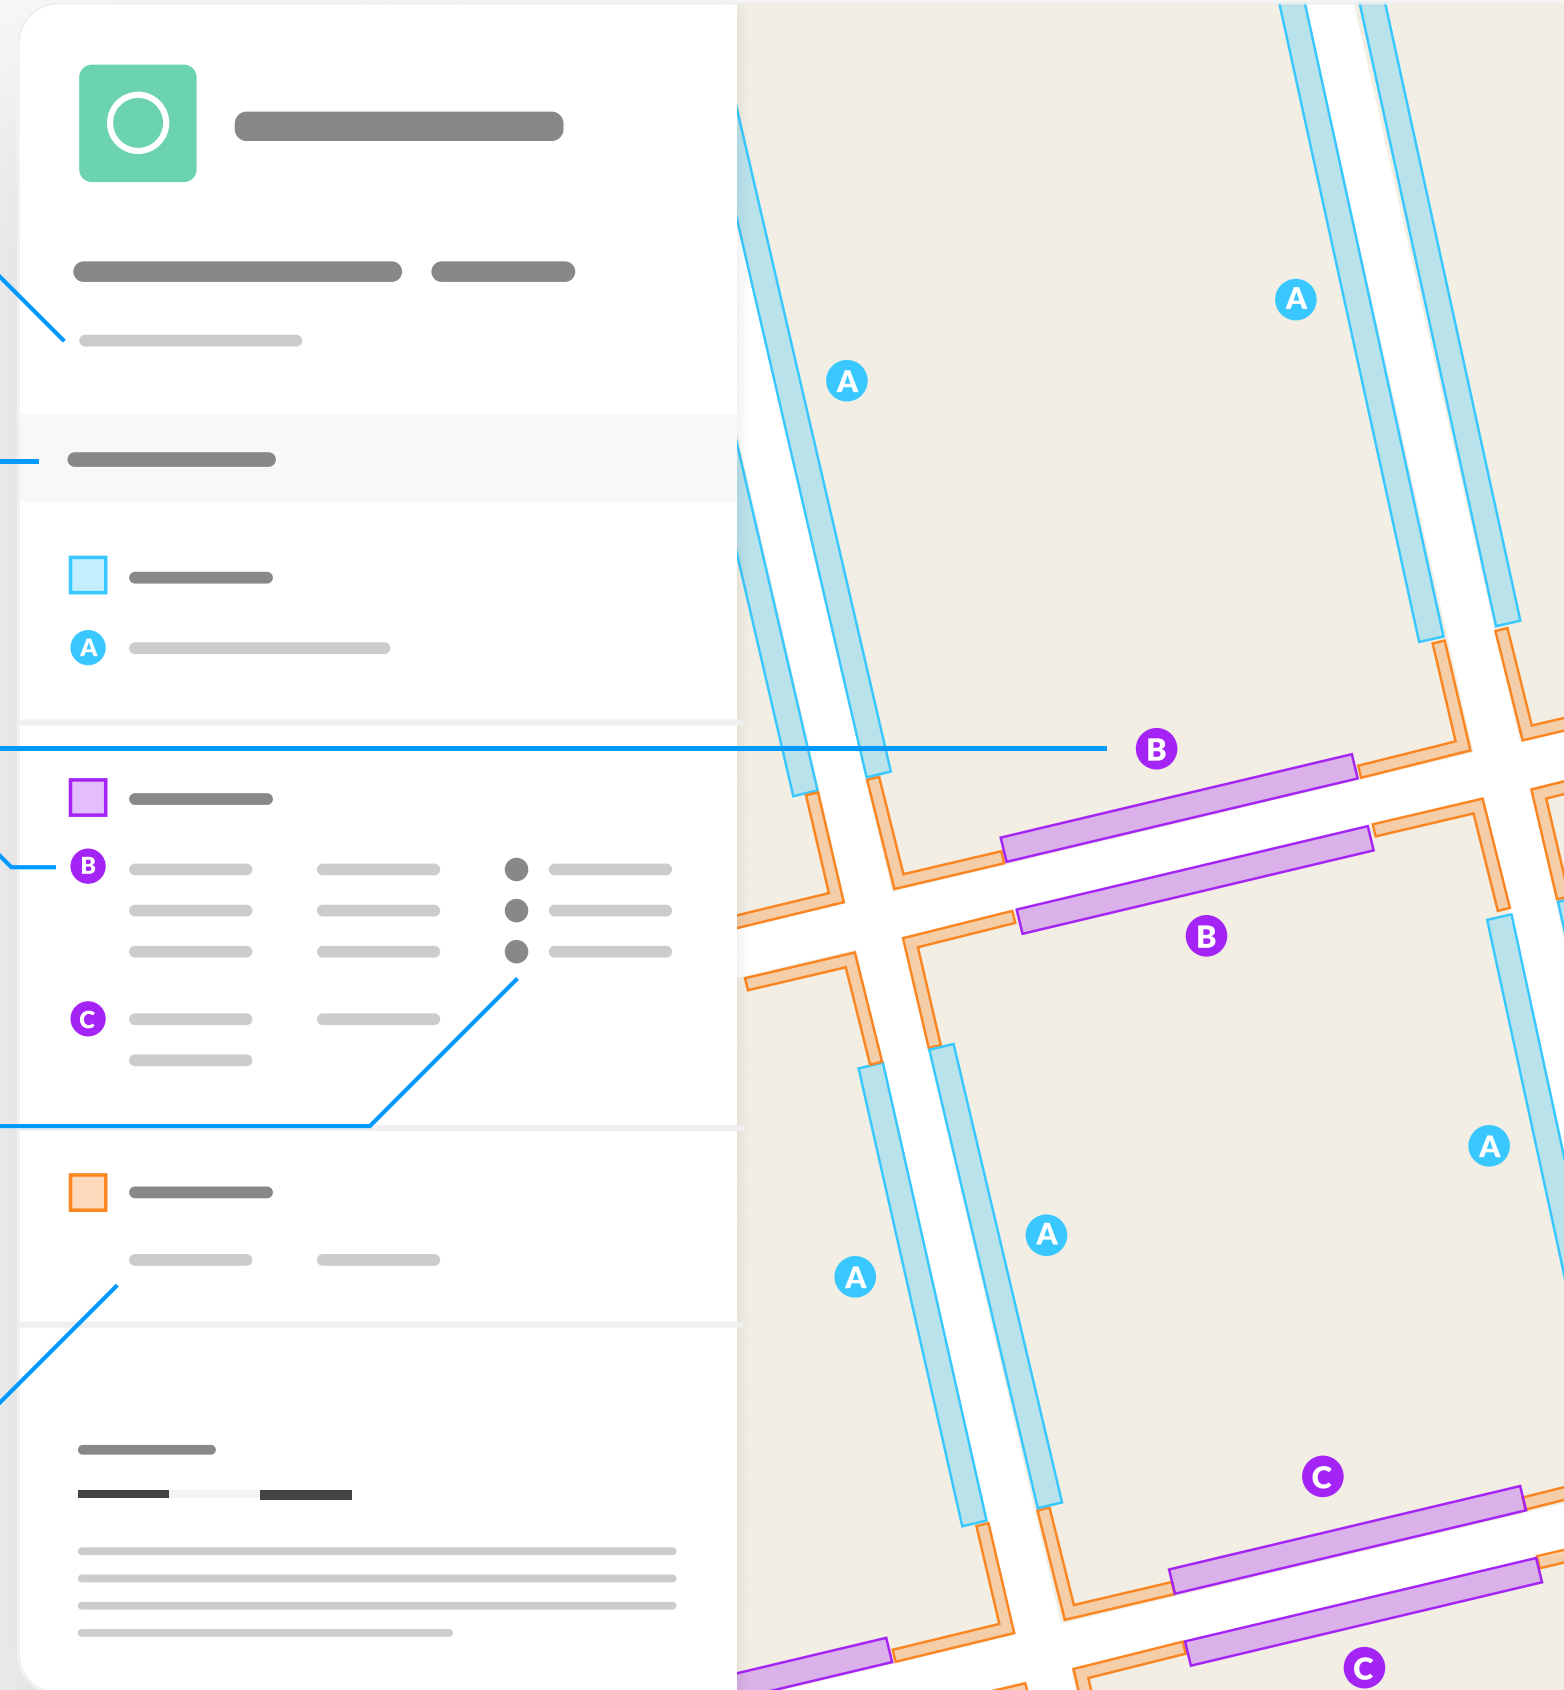

Static Order Guide

Map page indicator

Shows current map number against total and indicates if the legend is split over multiple pages eg. 2a, 2b, 2c

Change type

Indicates whether restrictions have been Added, Modified or Removed

Coloured spots

Restrictions with the same attributes are marked with a lettered spot

Restriction icons

⊕ Min stay   ⊕ Max stay   ⊘ No return   ⌚ Tariff hours
📅 Up to   🛢 Fuel surcharge   ⚠ Event day   ⓘ Emissions pricing

Restriction durations

Where no months or days are specified, restrictions apply all year and all week