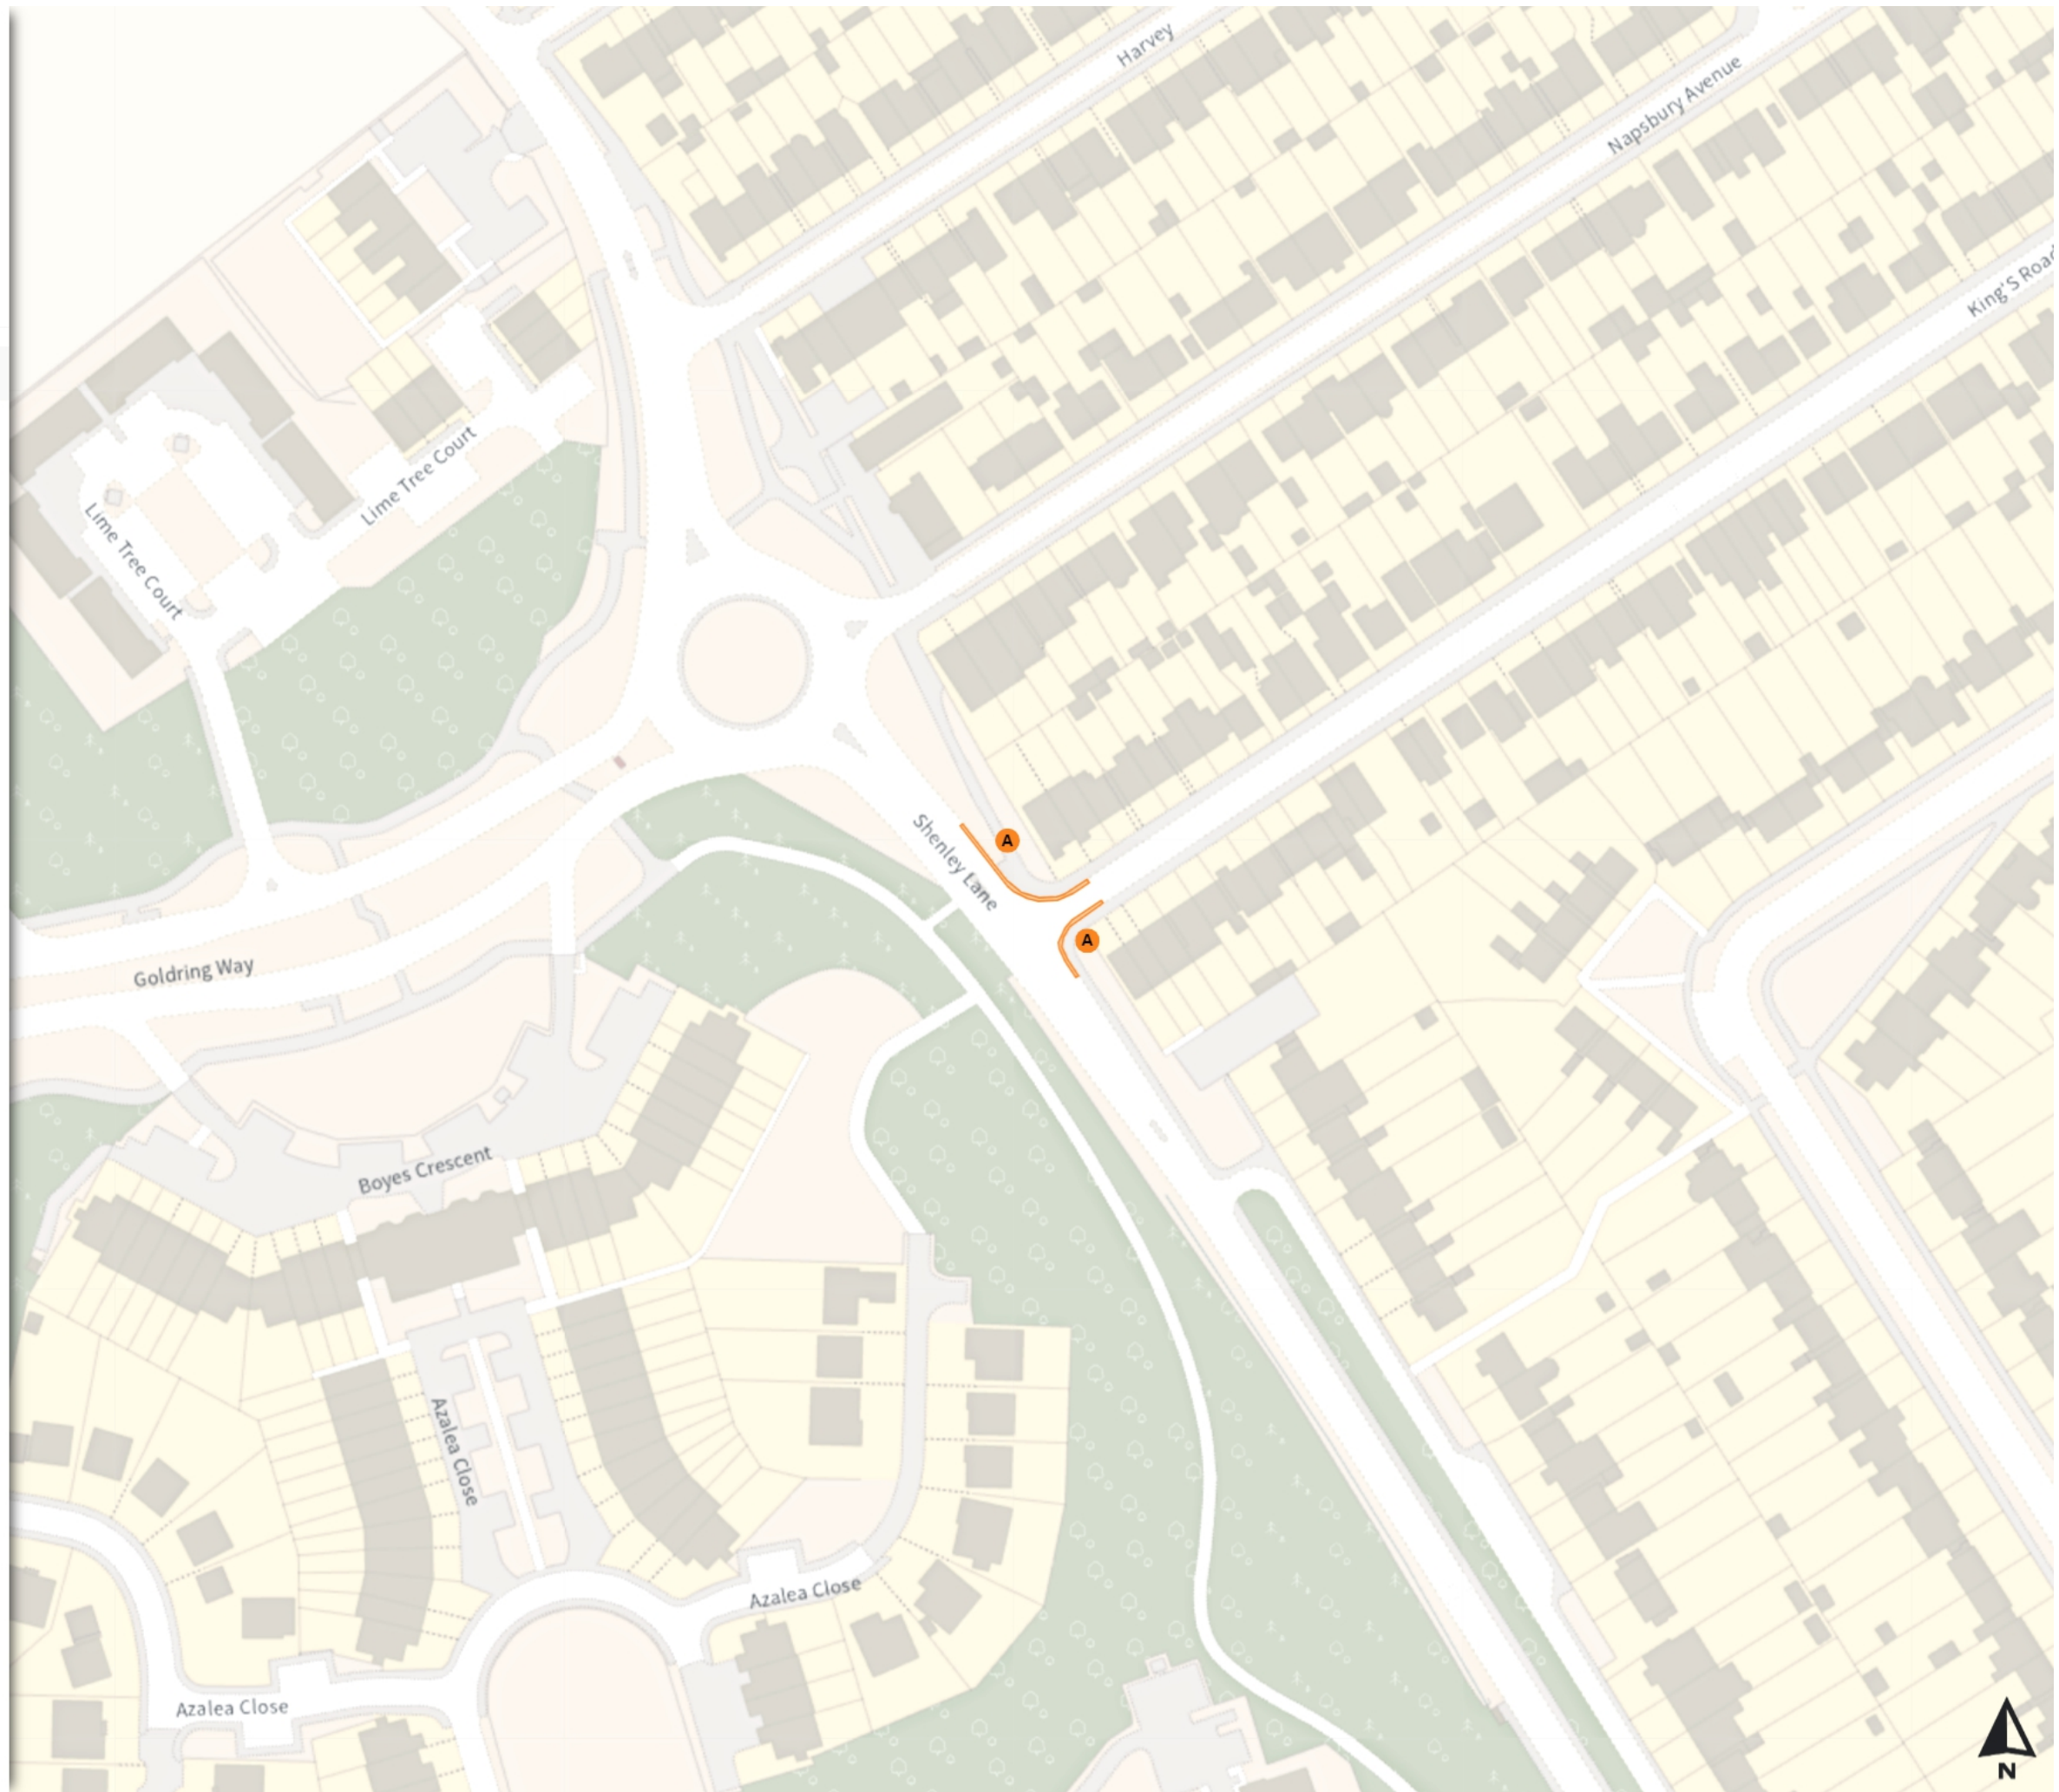

0 20 40 60m

Scale: 1:1250

North-West: 517318.915, 204771.403
South-East: 517759.485, 204404.556

© Crown copyright and database rights 2024 Ordnance Survey.

You are not permitted to copy, sub-license, distribute or sell any of this data to third parties in any form. Licence number 100018953

0 20 40 60m

Scale: 1:1250

North-West: 517395.387, 204400.137
South-East: 517835.994, 204033.268

© Crown copyright and database rights 2024 Ordnance Survey.
You are not permitted to copy, sub-license, distribute or sell any of this
data to third parties in any form. Licence number 100018953

THE CITY AND DISTRICT OF ST ALBANS
CONTROL OF PARKING ORDER 2023 (WAITING
RESTRICTIONS) AMENDMENT 2 ORDER 2024

Map 20 of 40

Added

-  No waiting at any time
-  At all times

0 20 40 60m

Scale: 1:1250

North-West: 516872.004, 204294.995
South-East: 517312.58, 203928.075