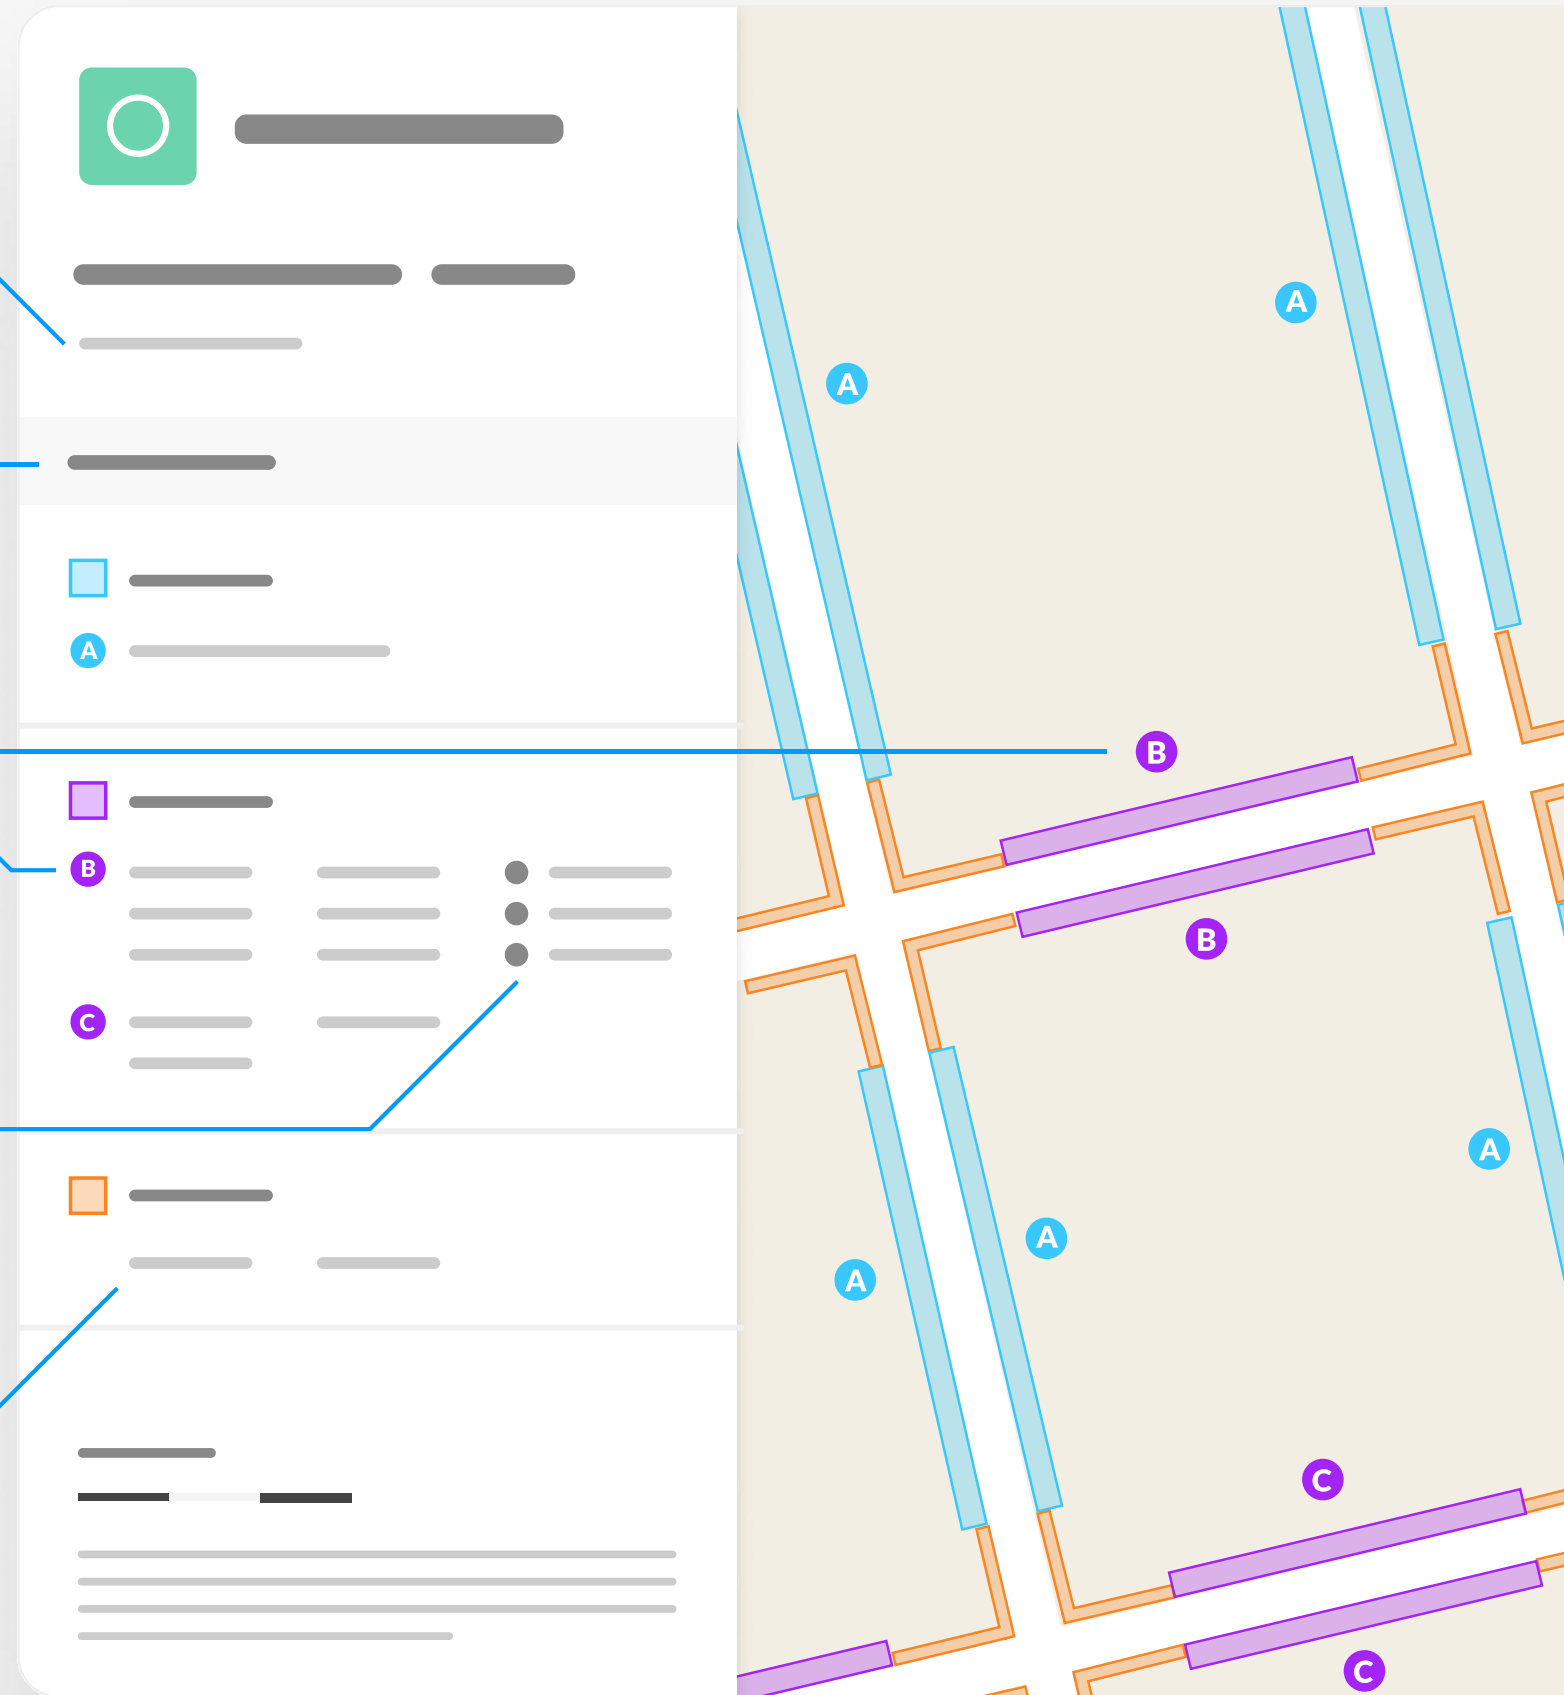

Static Order Guide

Map page indicator

Shows current map number against total and indicates if the legend is split over multiple pages eg. 2a, 2b, 2c

Change type

Indicates whether restrictions have been Added, Modified or Removed

Coloured spots

Restrictions with different attributes are marked with a lettered spot

Restriction icons

⊕ Min stay ⊕ Max stay ⊘ No return ⌚ Tariff hours
📅 Up to 🛢 Fuel surcharge Ⓔ Event day ⓘ Emissions pricing

Restriction durations

Where no months or days are specified, restrictions apply all year and all week

THE CITY AND DISTRICT OF ST ALBANS (CONTROL OF PARKING) ORDER 2023 (RESTRICTION OF WAITING) (AMENDMENT NO 8) (EXPERIMENTAL) LYON WAY ORDER 2024

Map 1 of 1

ADDED

- No waiting
- A** Mon-Sat 08:00-22:00

- No waiting at any time
- B** At all times

MODIFIED

- No waiting at any time
- C** At all times

Scale: 1:1250 0 20 40 60m

NW 518979.489, 207378.021 SE 519419.965, 207011.512