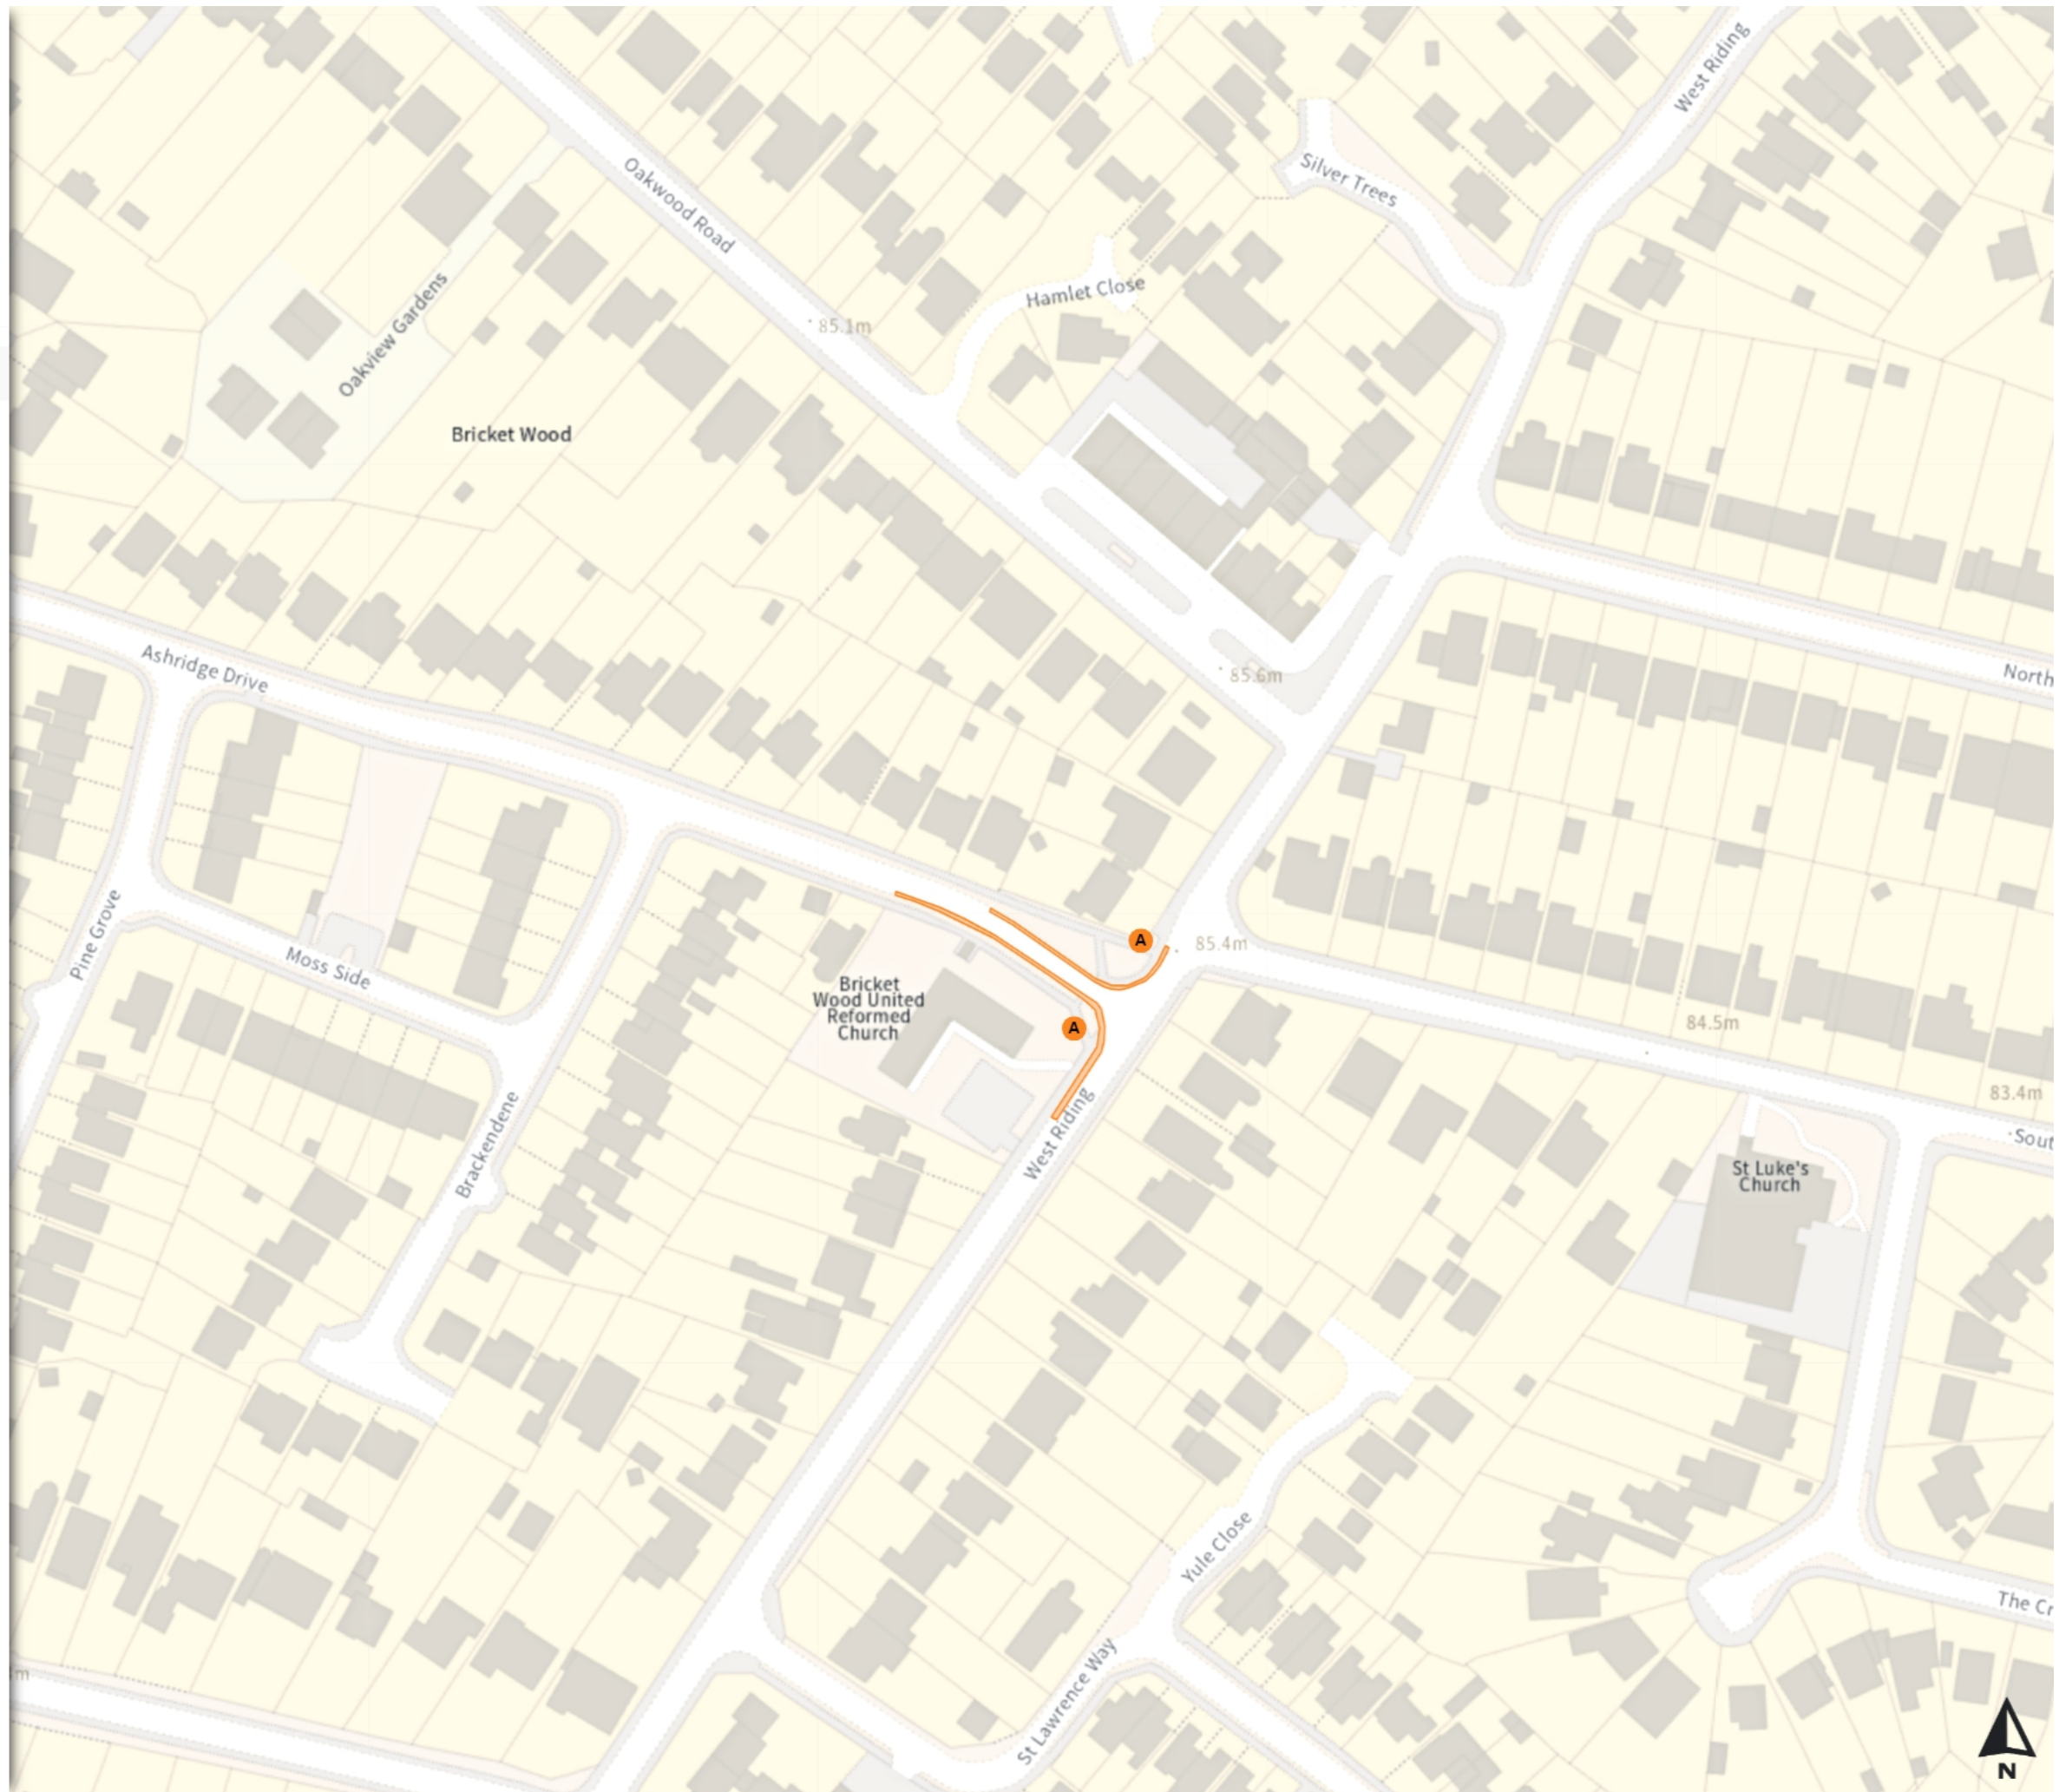

0 20 40 60m

Scale: 1:1250

North-West: 514562.266, 203869.68  
South-East: 515002.703, 203502.531

© Crown copyright and database rights 2024 Ordnance Survey.  
You are not permitted to copy, sub-license, distribute or sell any of this  
data to third parties in any form. Licence number 100018953

THE CITY AND DISTRICT OF ST ALBANS  
CONTROL OF PARKING ORDER 2023 (WAITING  
RESTRICTIONS) AMENDMENT 2 ORDER 2024

Map 21 of 39

Added

 No waiting at any time

 At all times

0 20 40 60m

Scale: 1:1250

North-West: 512684.994, 202416.599  
South-East: 513125.411, 202049.182

Map 22 of 39

Added

 No waiting at any time

 At all times

0 20 40 60m

Scale: 1:1250

North-West: 512993.548, 202050.483  
South-East: 513434.019, 201683.064

© Crown copyright and database rights 2024 Ordnance Survey.  
You are not permitted to copy, sub-license, distribute or sell any of this  
data to third parties in any form. Licence number 100018953