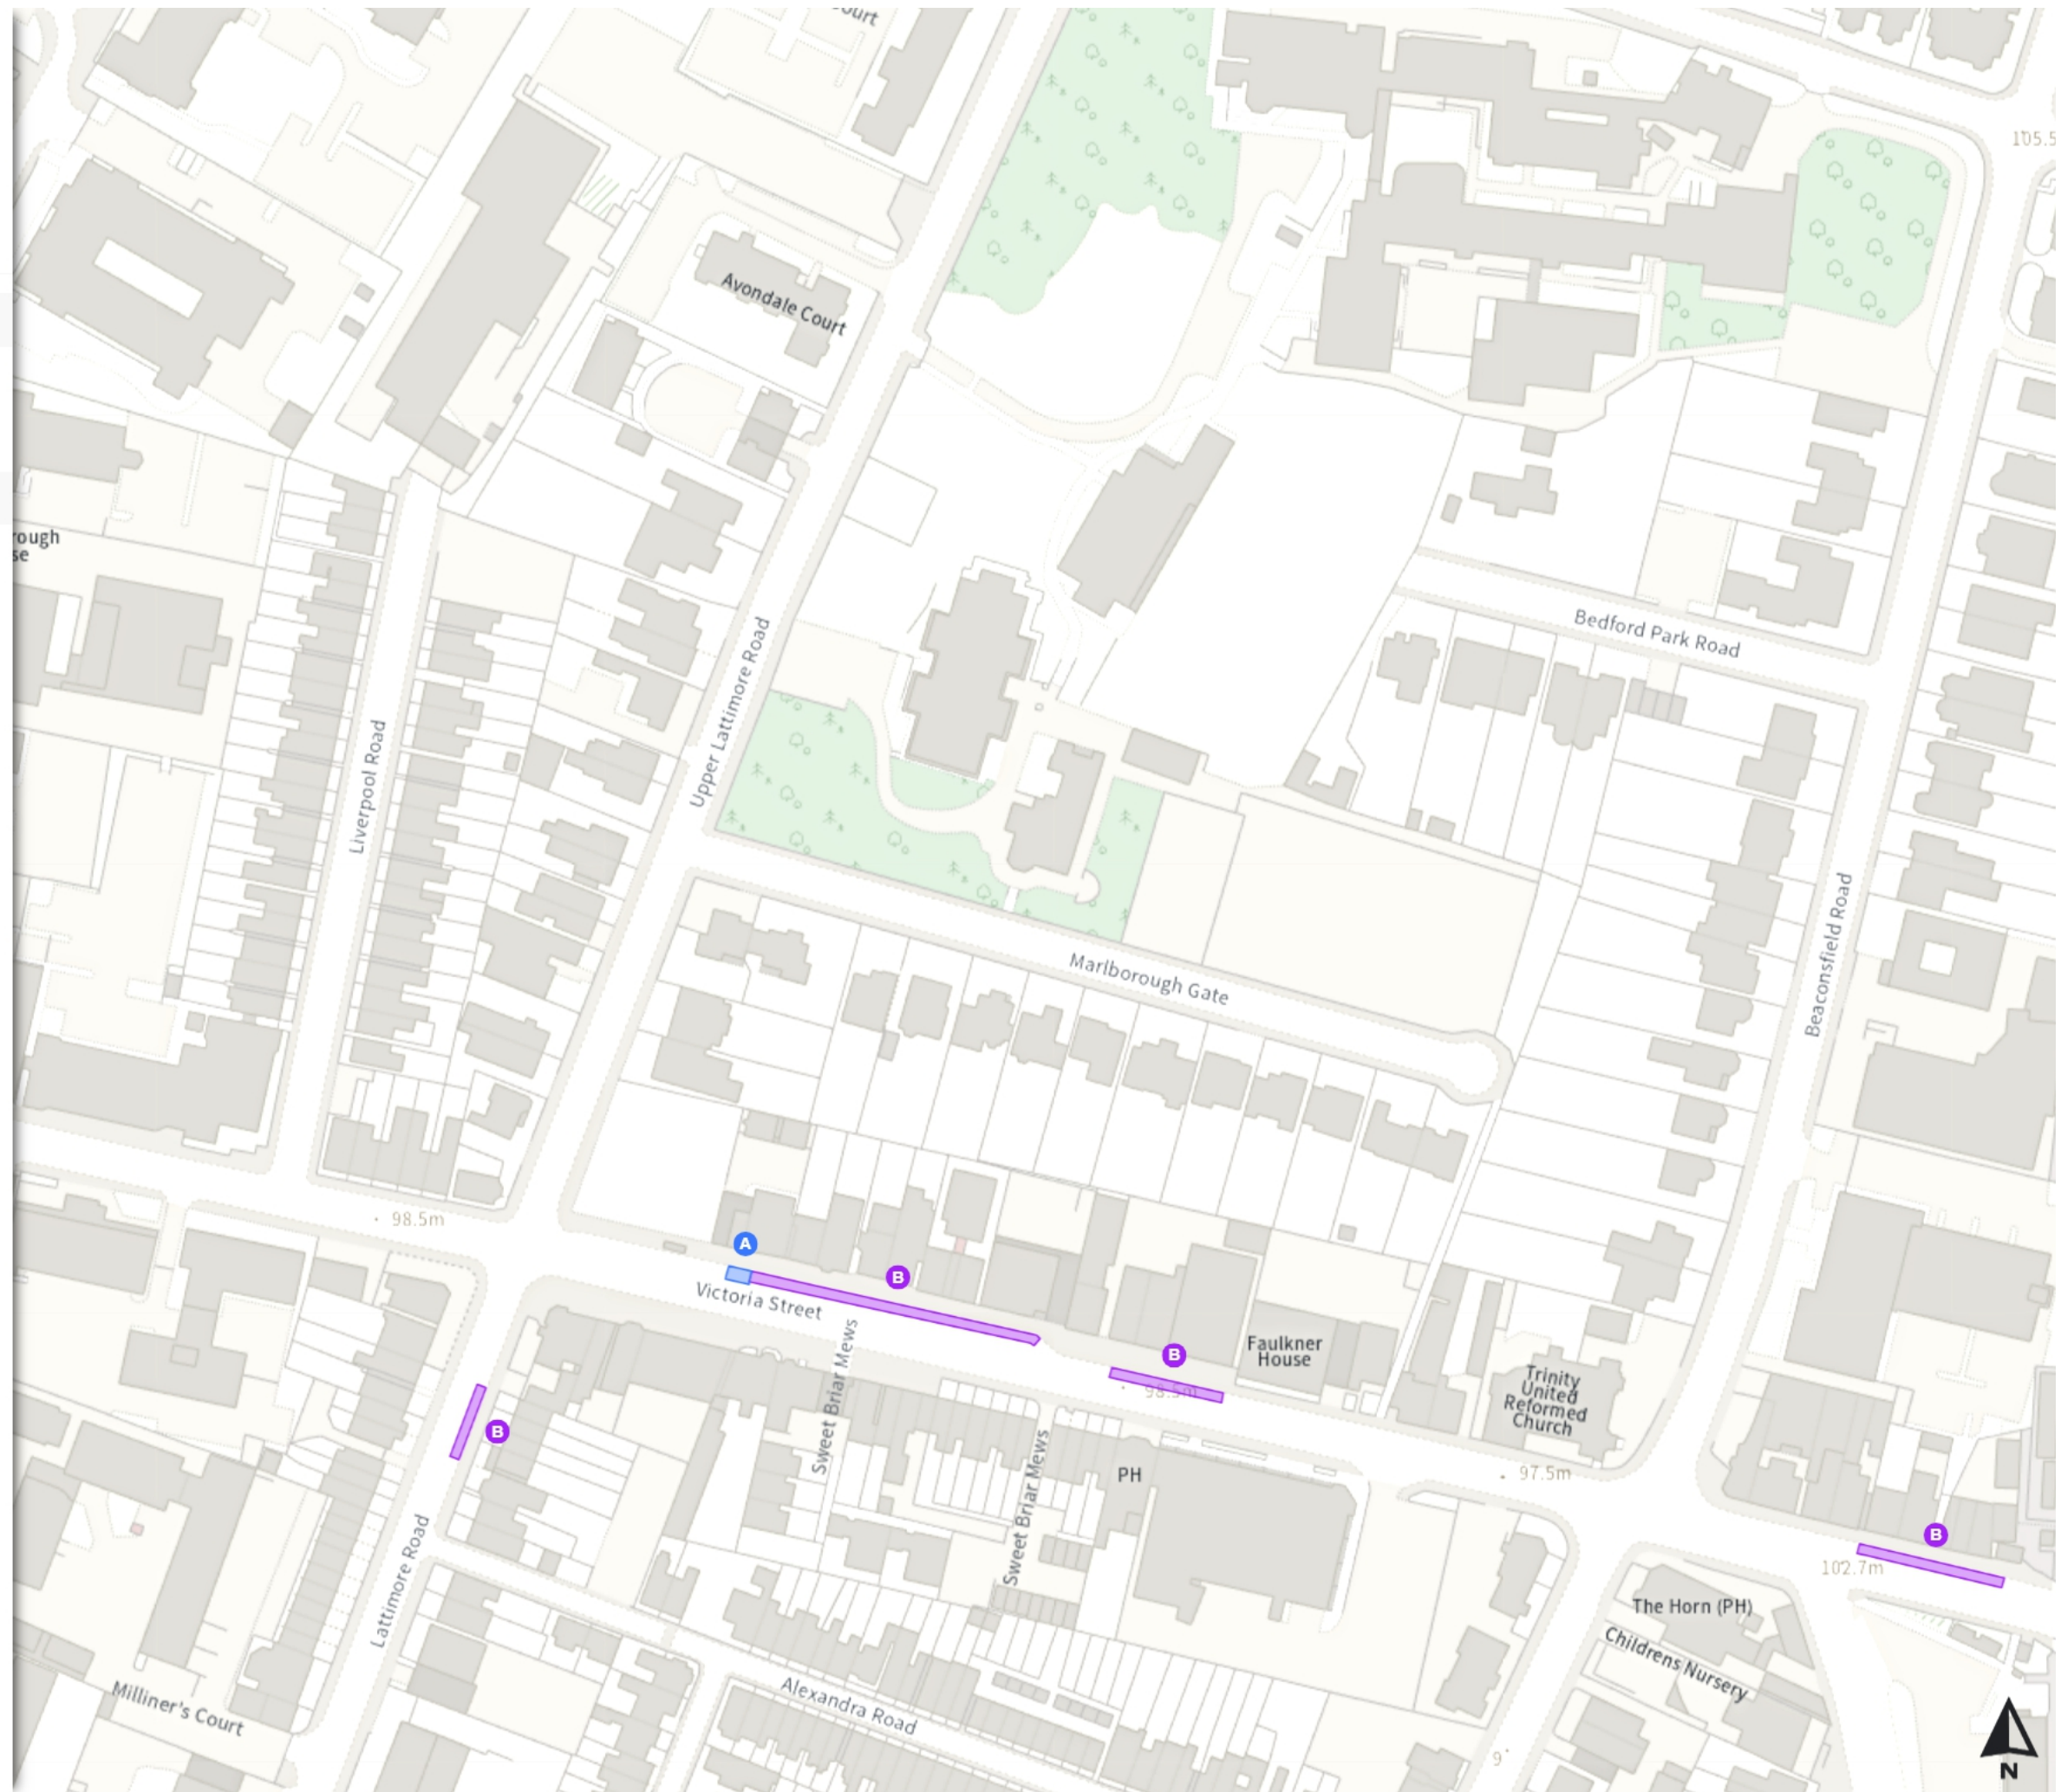

- £0.00/20m 0 20
- £2.50/1h 0 60
- £5.00/2h 0 120

0 20 40 60m

Scale: 1:1250

North-West: 515085.427, 207381.445
South-East: 515525.606, 207014.607

© Crown copyright and database rights 2024 Ordnance Survey.
You are not permitted to copy, sub-license, distribute or sell any of this data to third parties in any form. Licence number 100018953