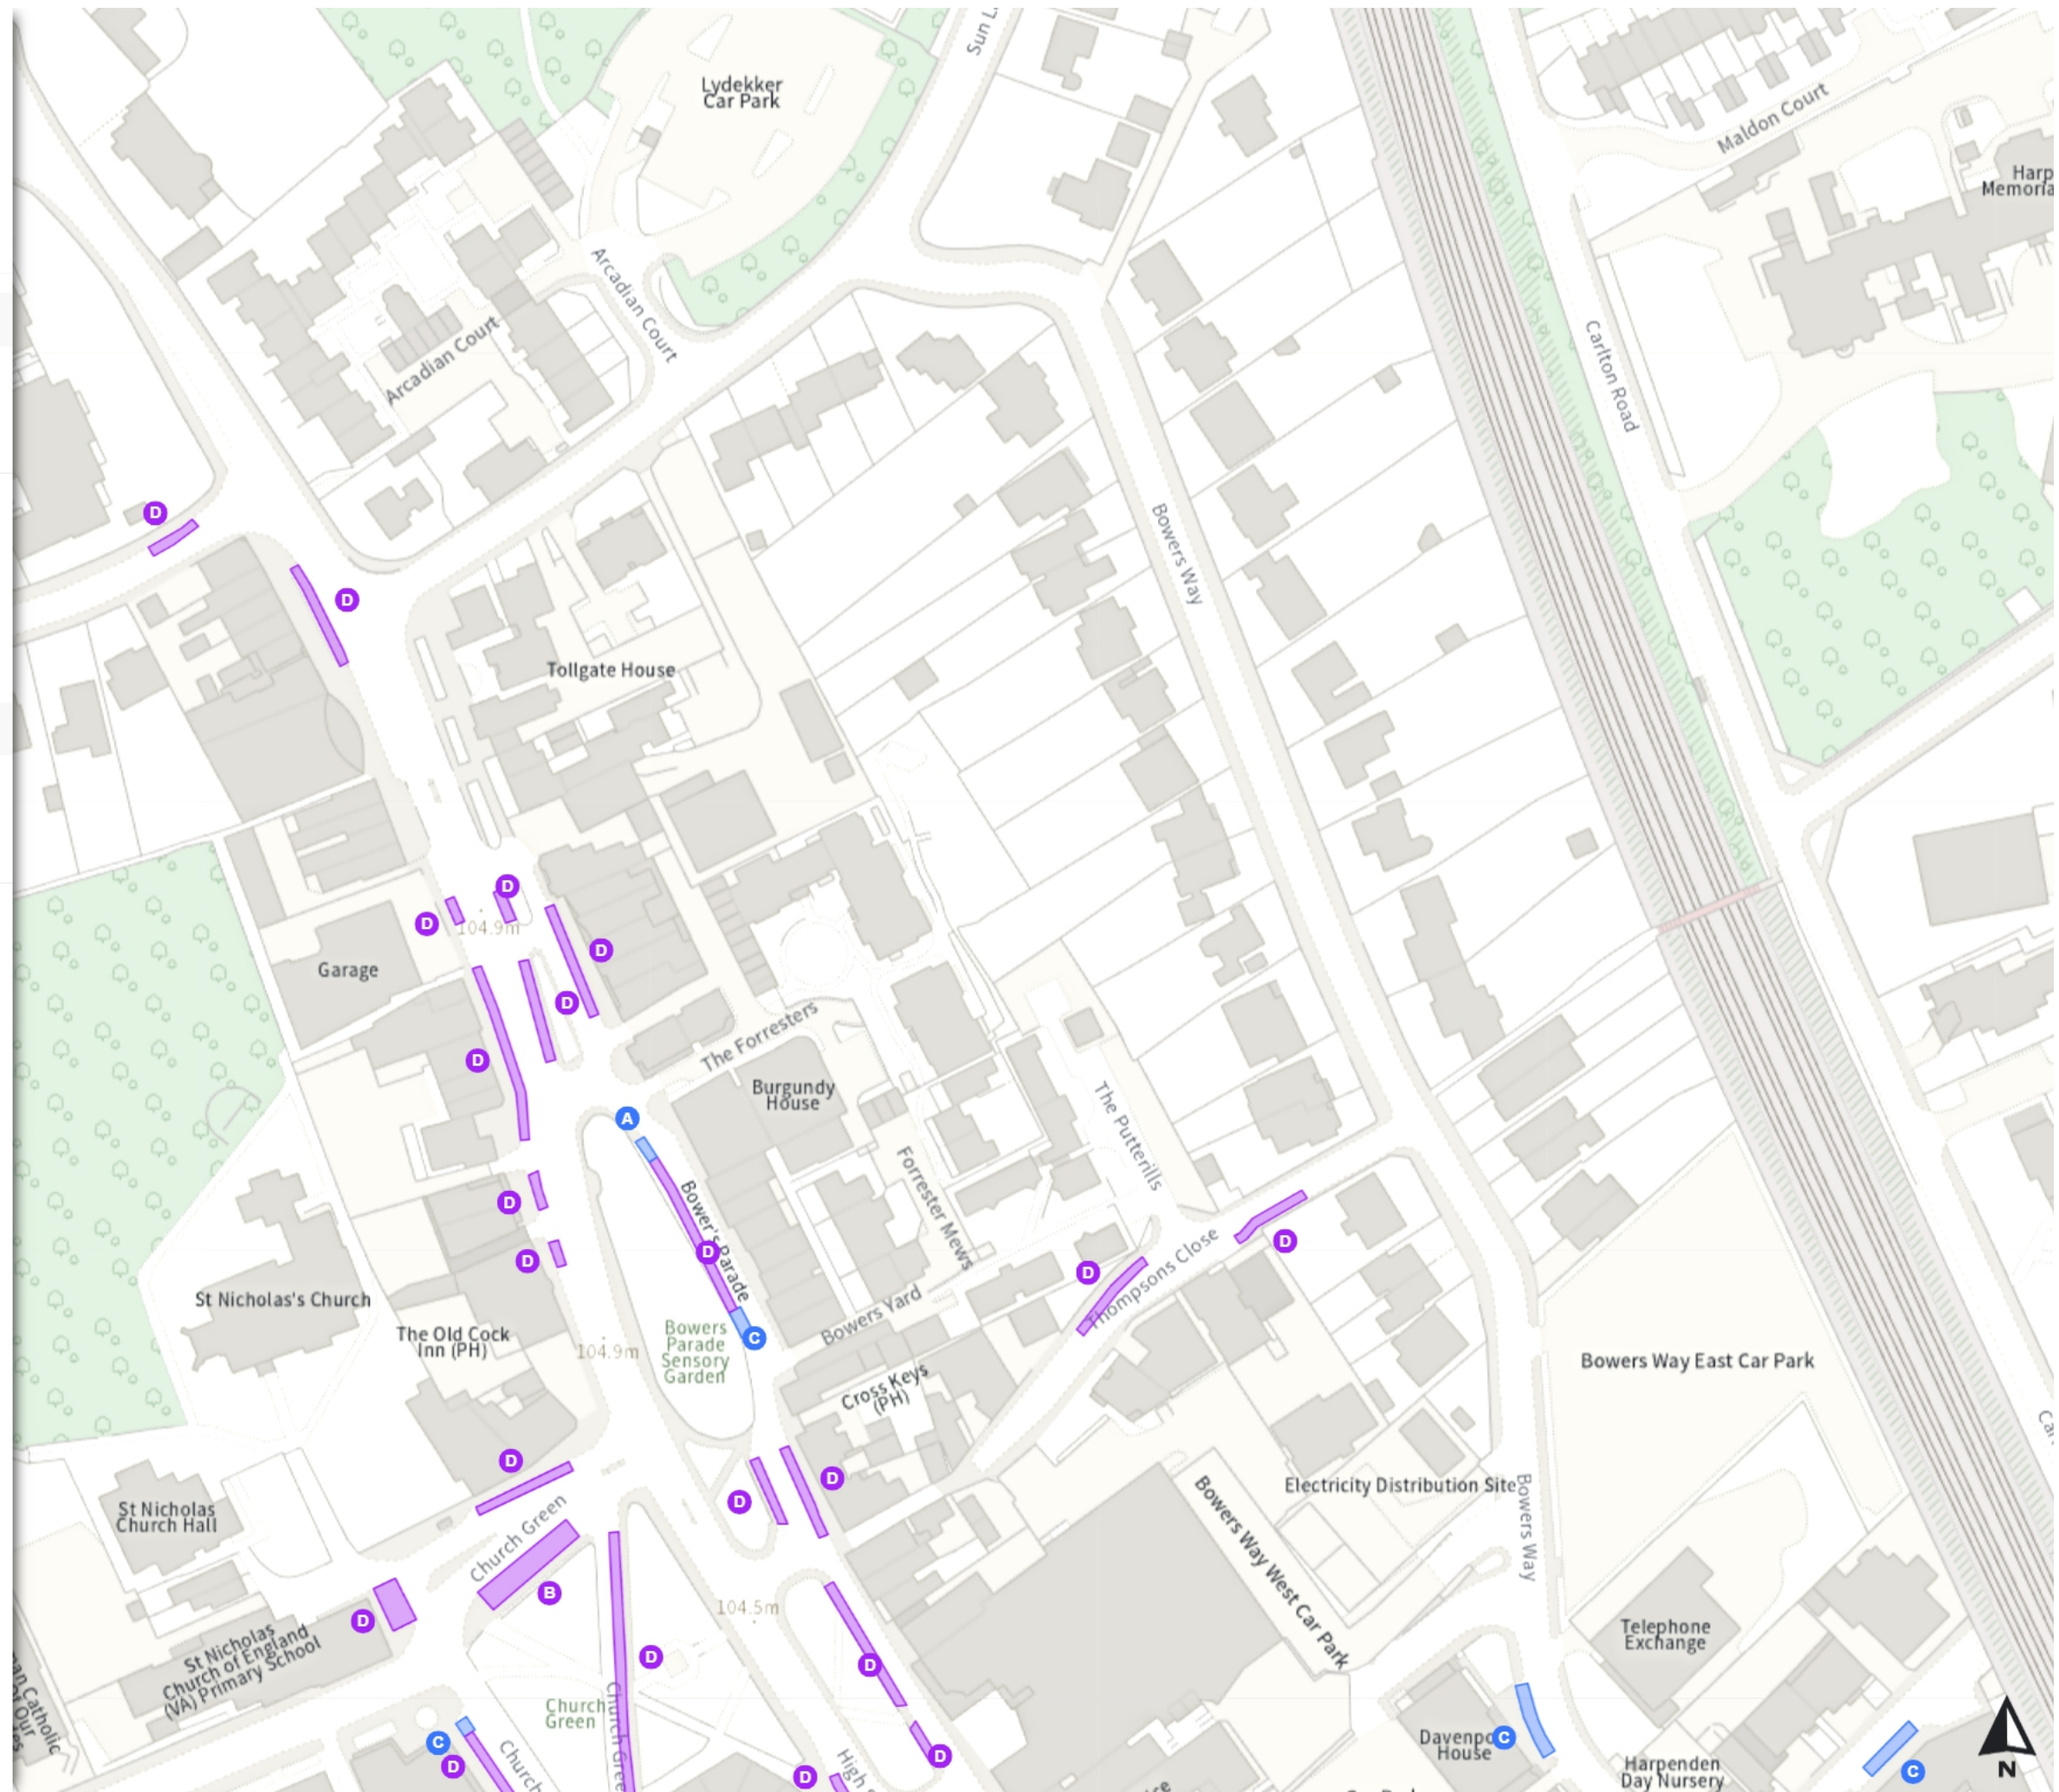

Static Order Guide

Map page indicator

Shows current map number against total and indicates if the legend is split over multiple pages eg. 2a, 2b, 2c

Change type

Indicates whether restrictions have been Added, Modified or Removed

£0.00/20m 0 20
 £2.50/1h 0 60
 £5.00/2h 0 120

0 20 40 60m

Scale: 1:1250

North-West: 513204.063, 214698.527
 South-East: 513643.479, 214332.083

© Crown copyright and database rights 2024 Ordnance Survey.
 You are not permitted to copy, sub-license, distribute or sell any of this data to third parties in any form. Licence number 100018953

At all times

E Taxi stopping area

At all times

0 20 40 60m

Scale: 1:1250

North-West: 513269.954, 214326.976
South-East: 513709.407, 213960.51

© Crown copyright and database rights 2024 Ordnance Survey.
You are not permitted to copy, sub-license, distribute or sell any of this data to third parties in any form. Licence number 100018953