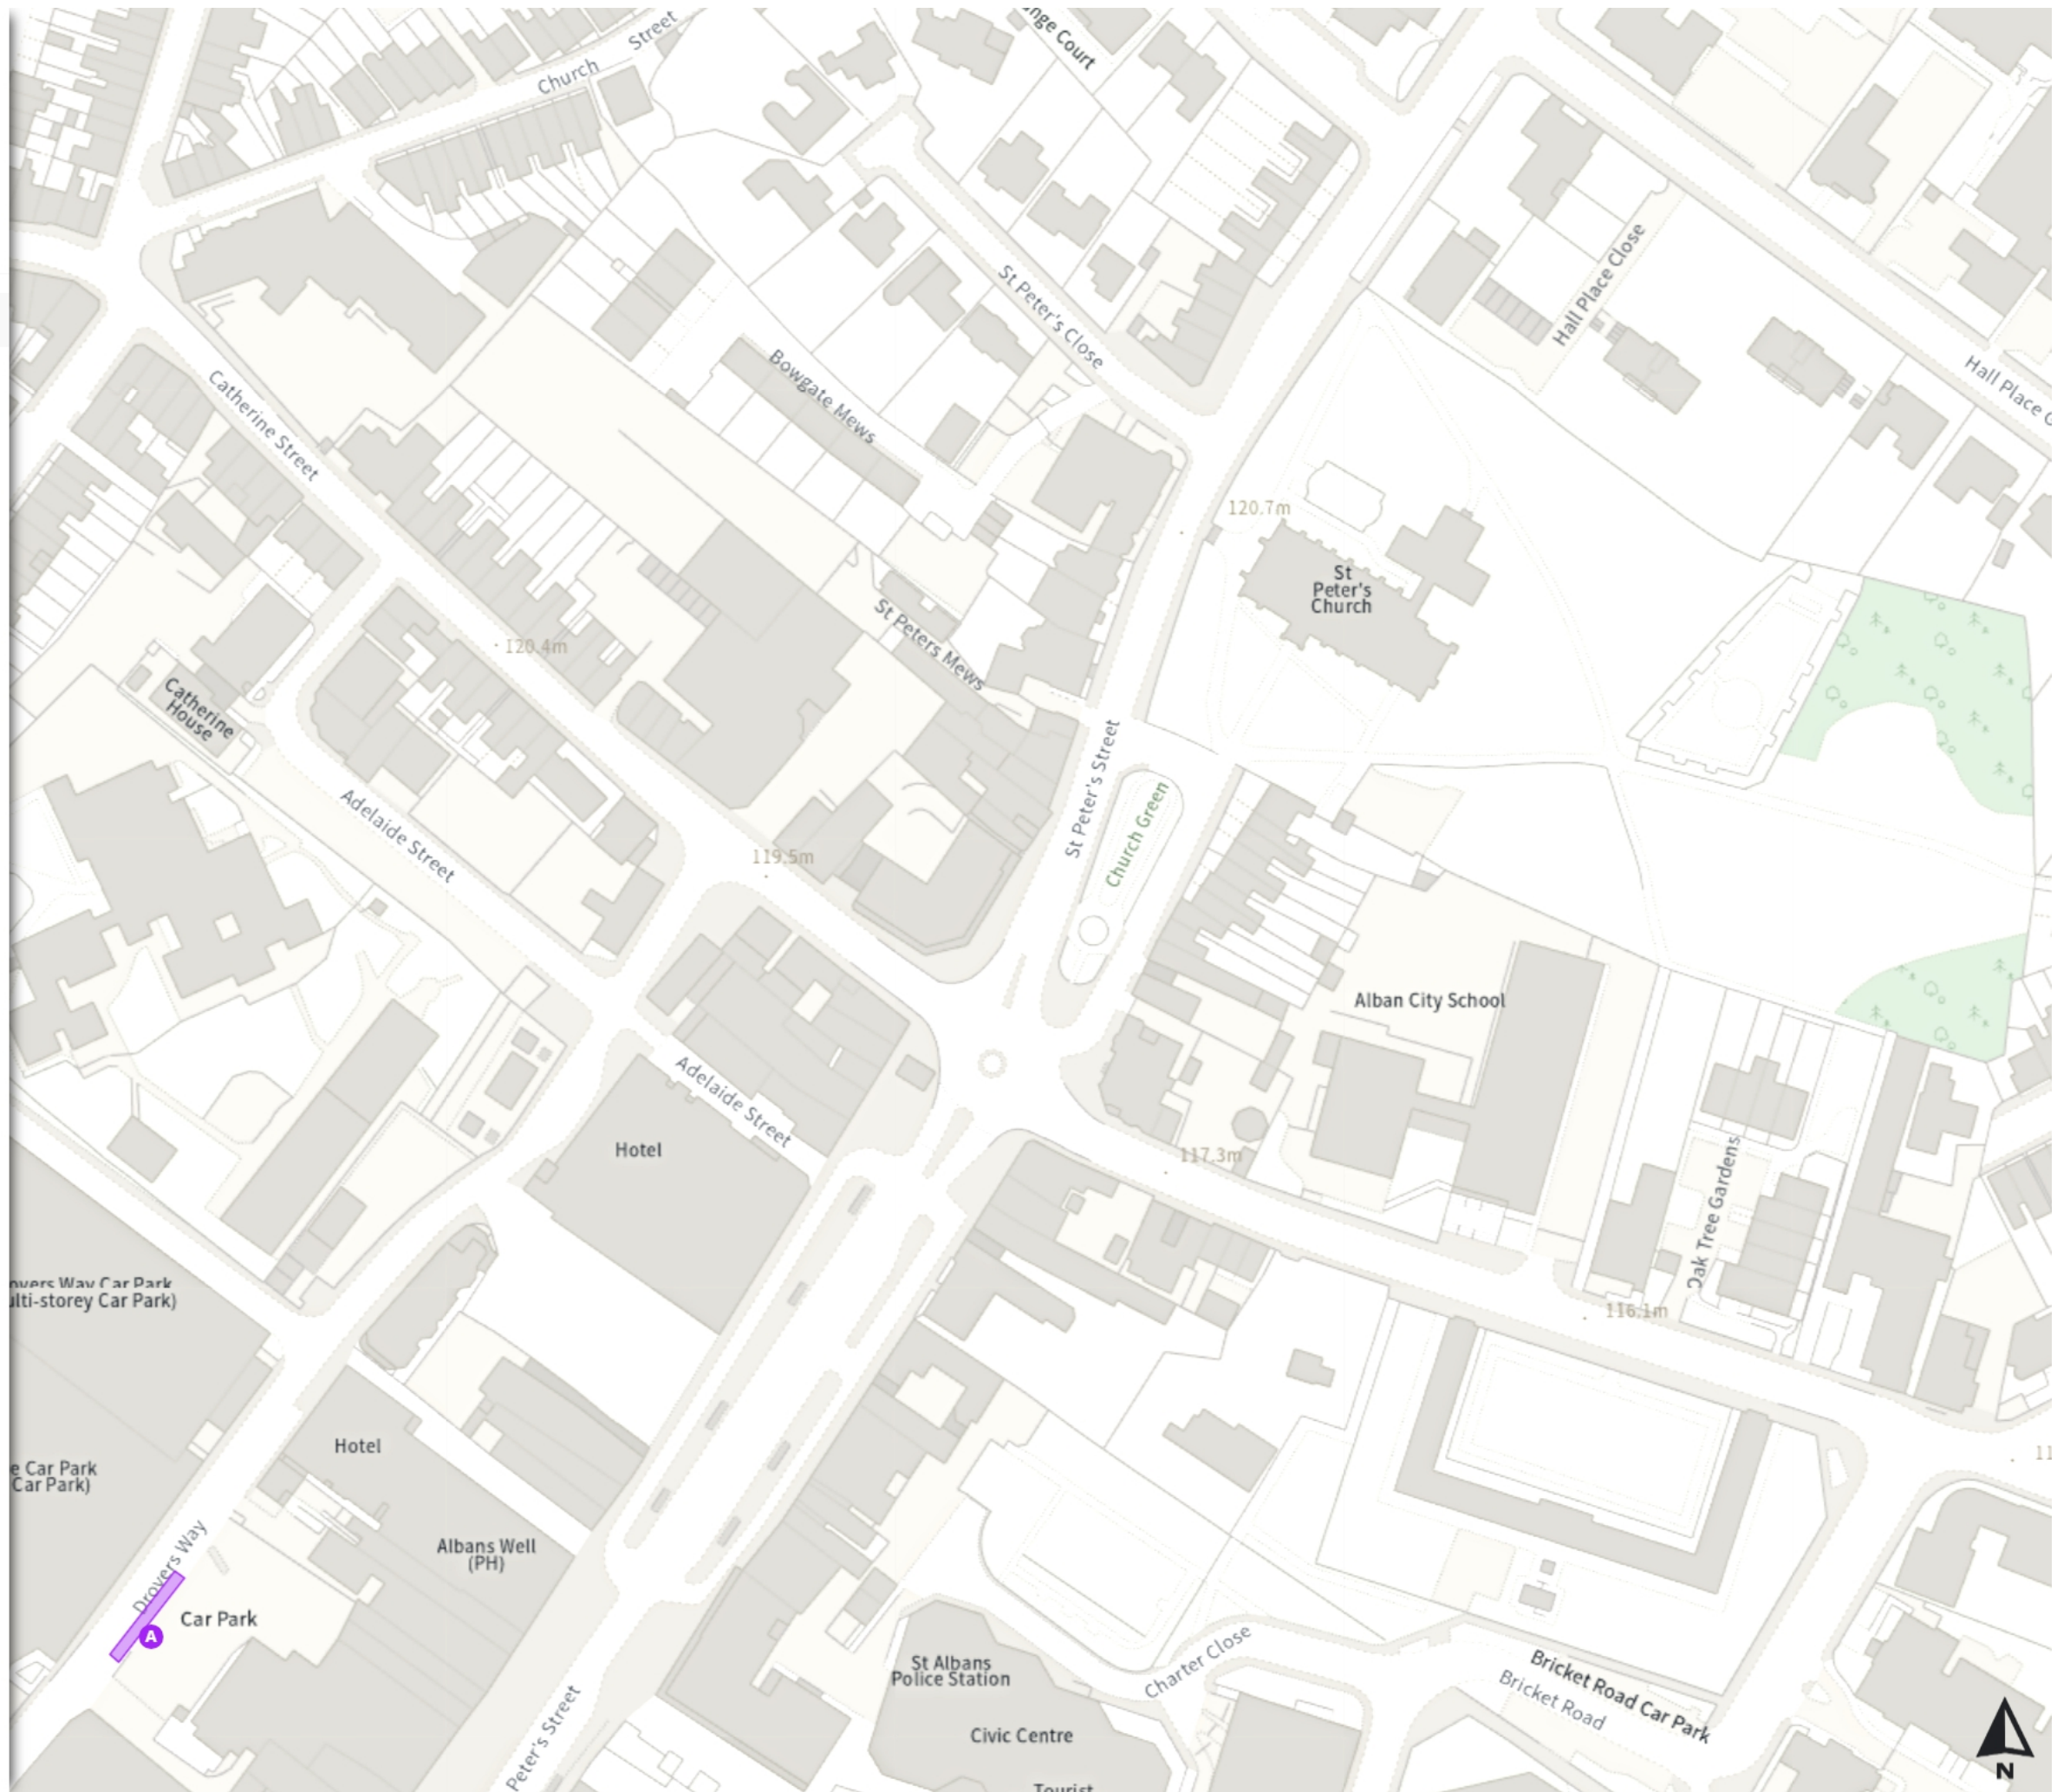

Free to Paid 20 mins Free

Map 3 of 7

Modified

■ Paid-for parking place

A Mon-Sat 08:30-18:30 2h 2h

- ☐ £0.00/20m ☐ 0 ☐ 20
- ☐ £2.50/1h ☐ 0 ☐ 60
- ☐ £5.00/2h ☐ 0 ☐ 120

0 20 40 60m

Scale: 1:1250

North-West: 514730.555, 207746.354
South-East: 515170.676, 207379.513

© Crown copyright and database rights 2024 Ordnance Survey.
You are not permitted to copy, sub-license, distribute or sell any of this data to third parties in any form. Licence number 100018953